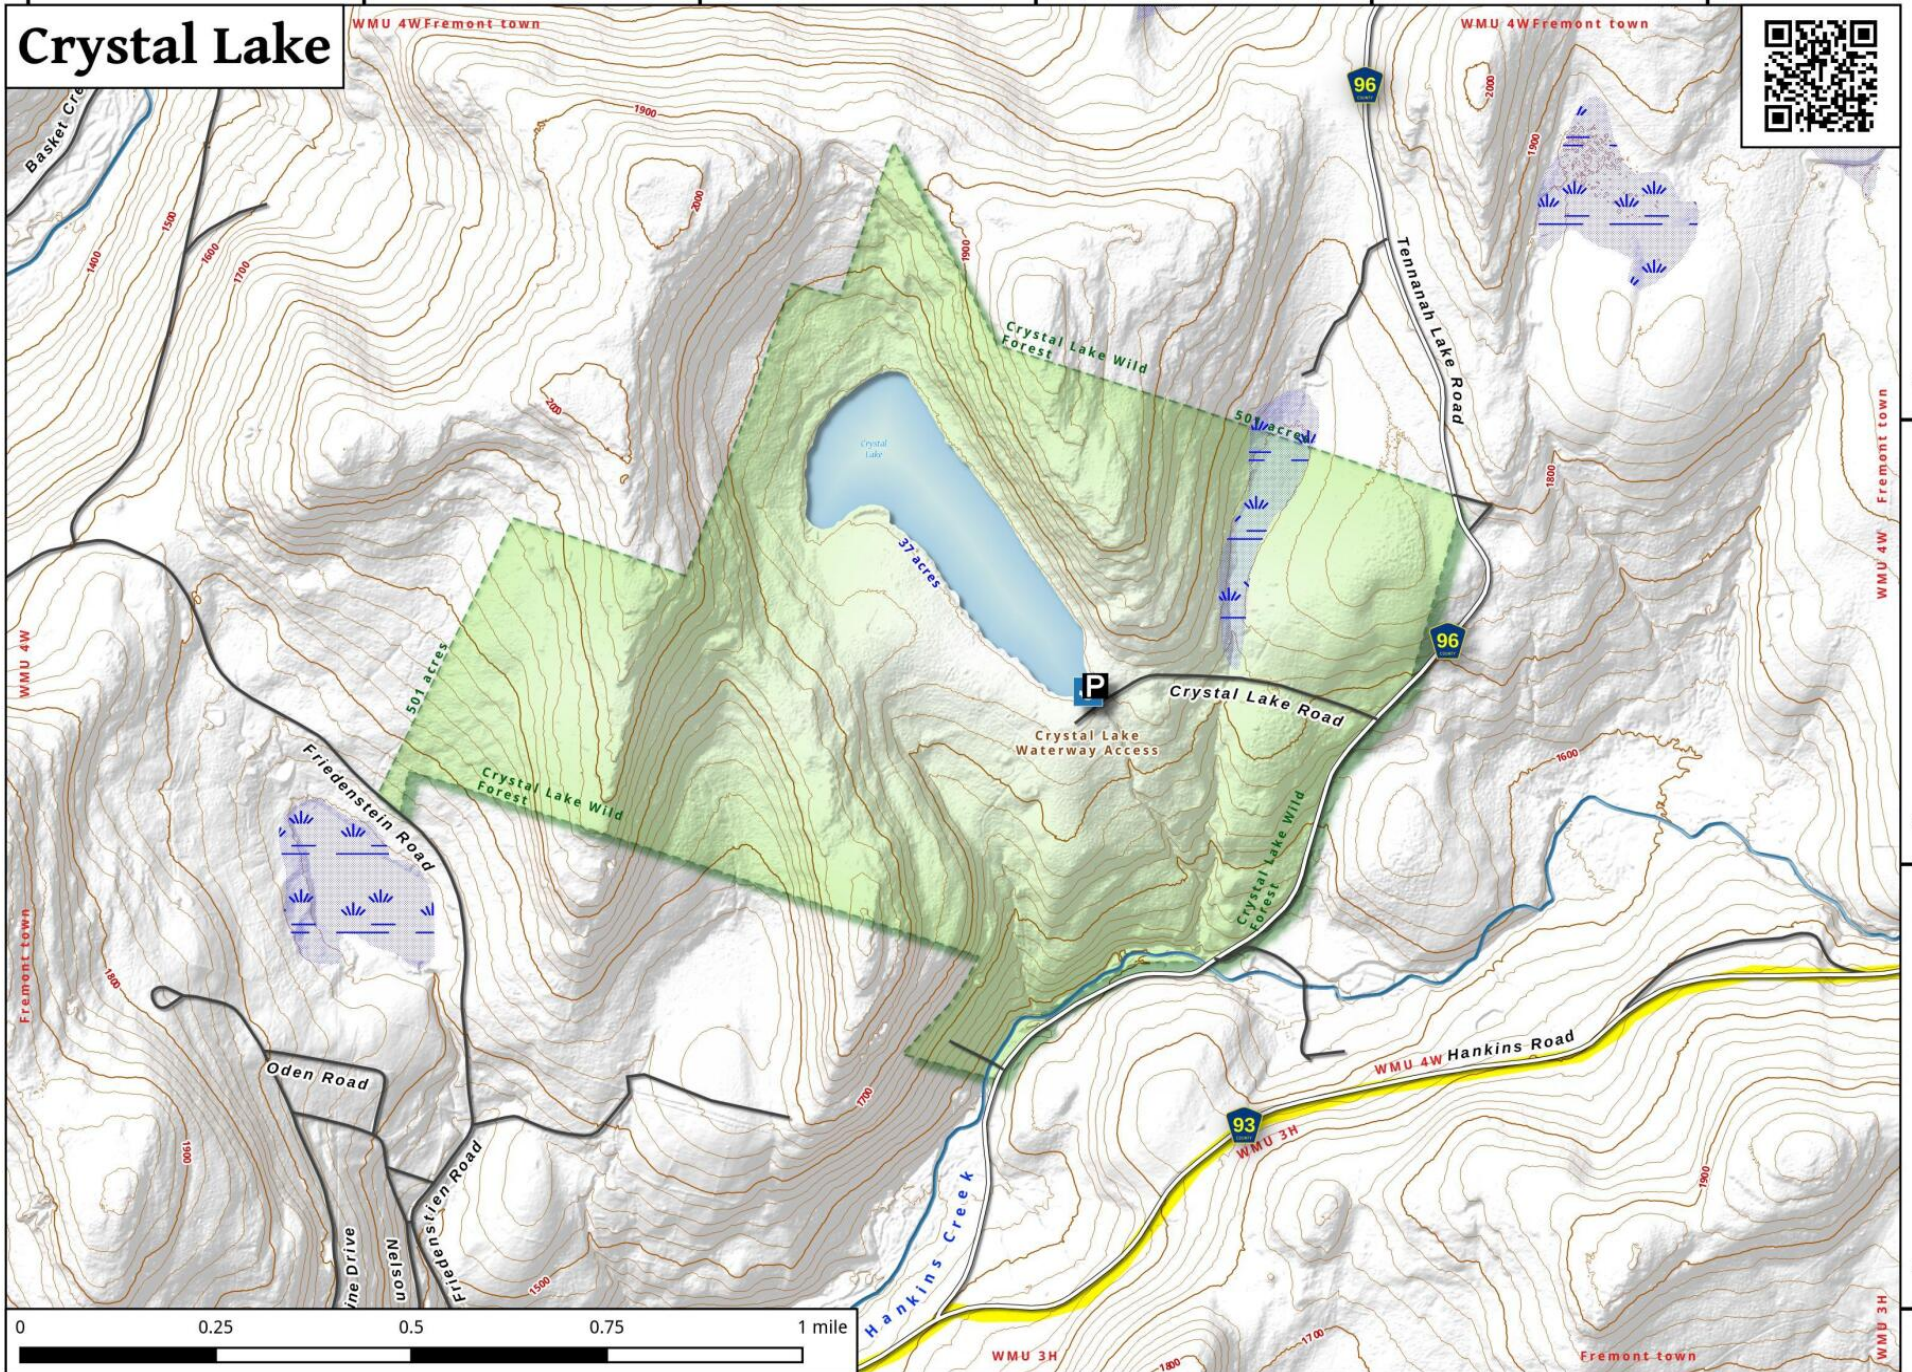

75°03'00"W

75°02'30"W

75°02'00"W

75°01'30"W

75°01'00"W

75°00'30"W

Crystal Lake

41°52'30"N

41°52'00"N

41°51'30"N

Crystal Lake Map, April 1, 2016 by AndyArthur.org in QGIS 2.14.1-Essen and Python. Street Map is Copyright © OpenStreetMap contributors, CC BY-SA. NYSDEC Data: DEM, Borders, ADK Wetlands, Trails, Assets. True North. 1 inch = 0.2 miles. Projection: NAD83 / UTM zone 18N. Coordinates: 30" WGS 84. Contours are 20 feet.