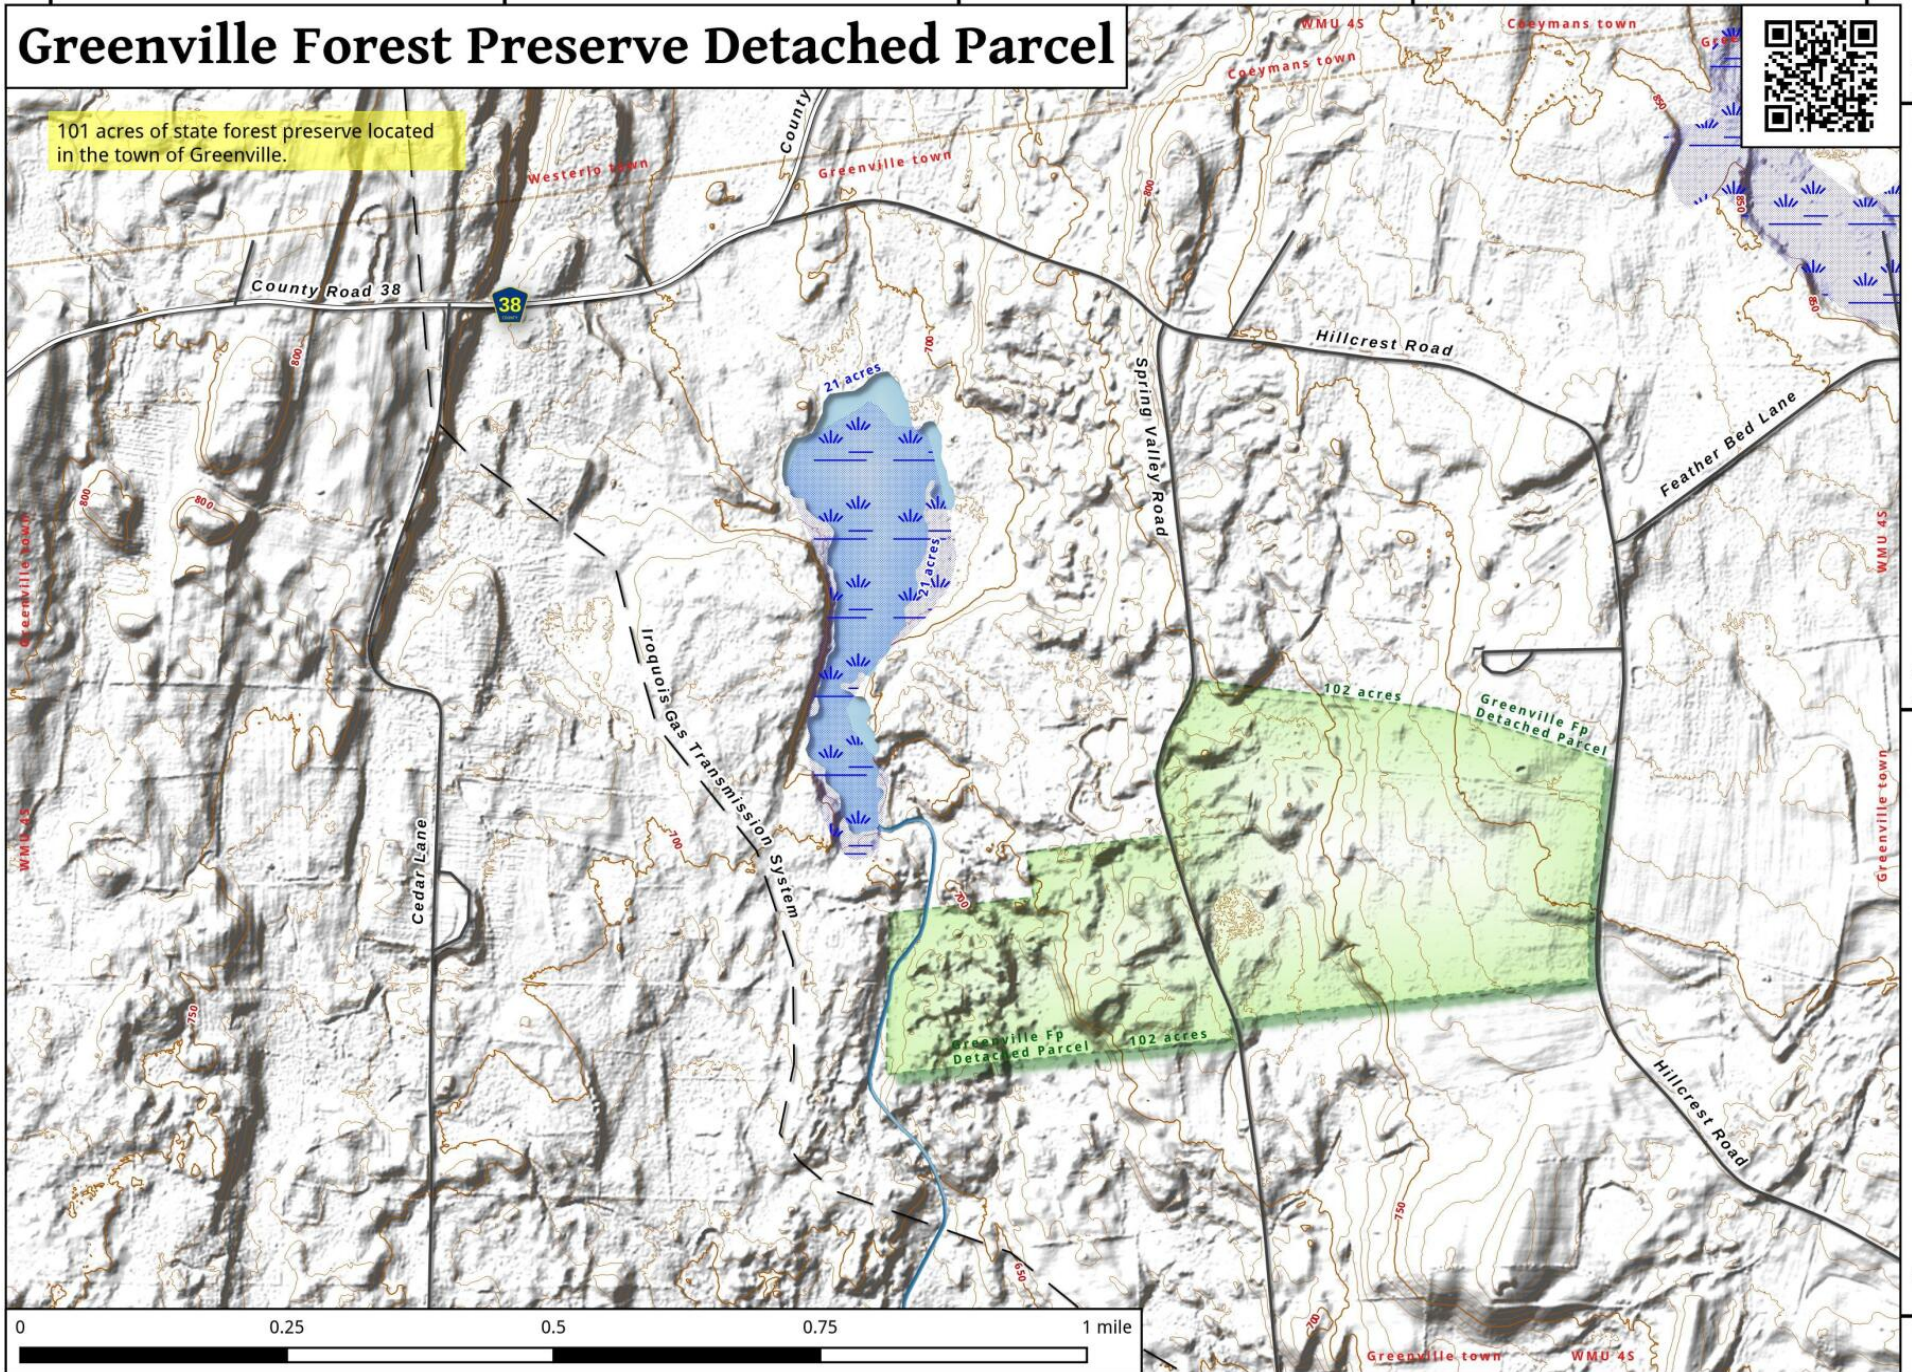

73°59'00"W

73°58'30"W

73°58'00"W

73°57'30"W

73°57'00"W

Greenville Forest Preserve Detached Parcel

101 acres of state forest preserve located in the town of Greenville.

42°26'30"N

42°26'00"N

42°25'30"N