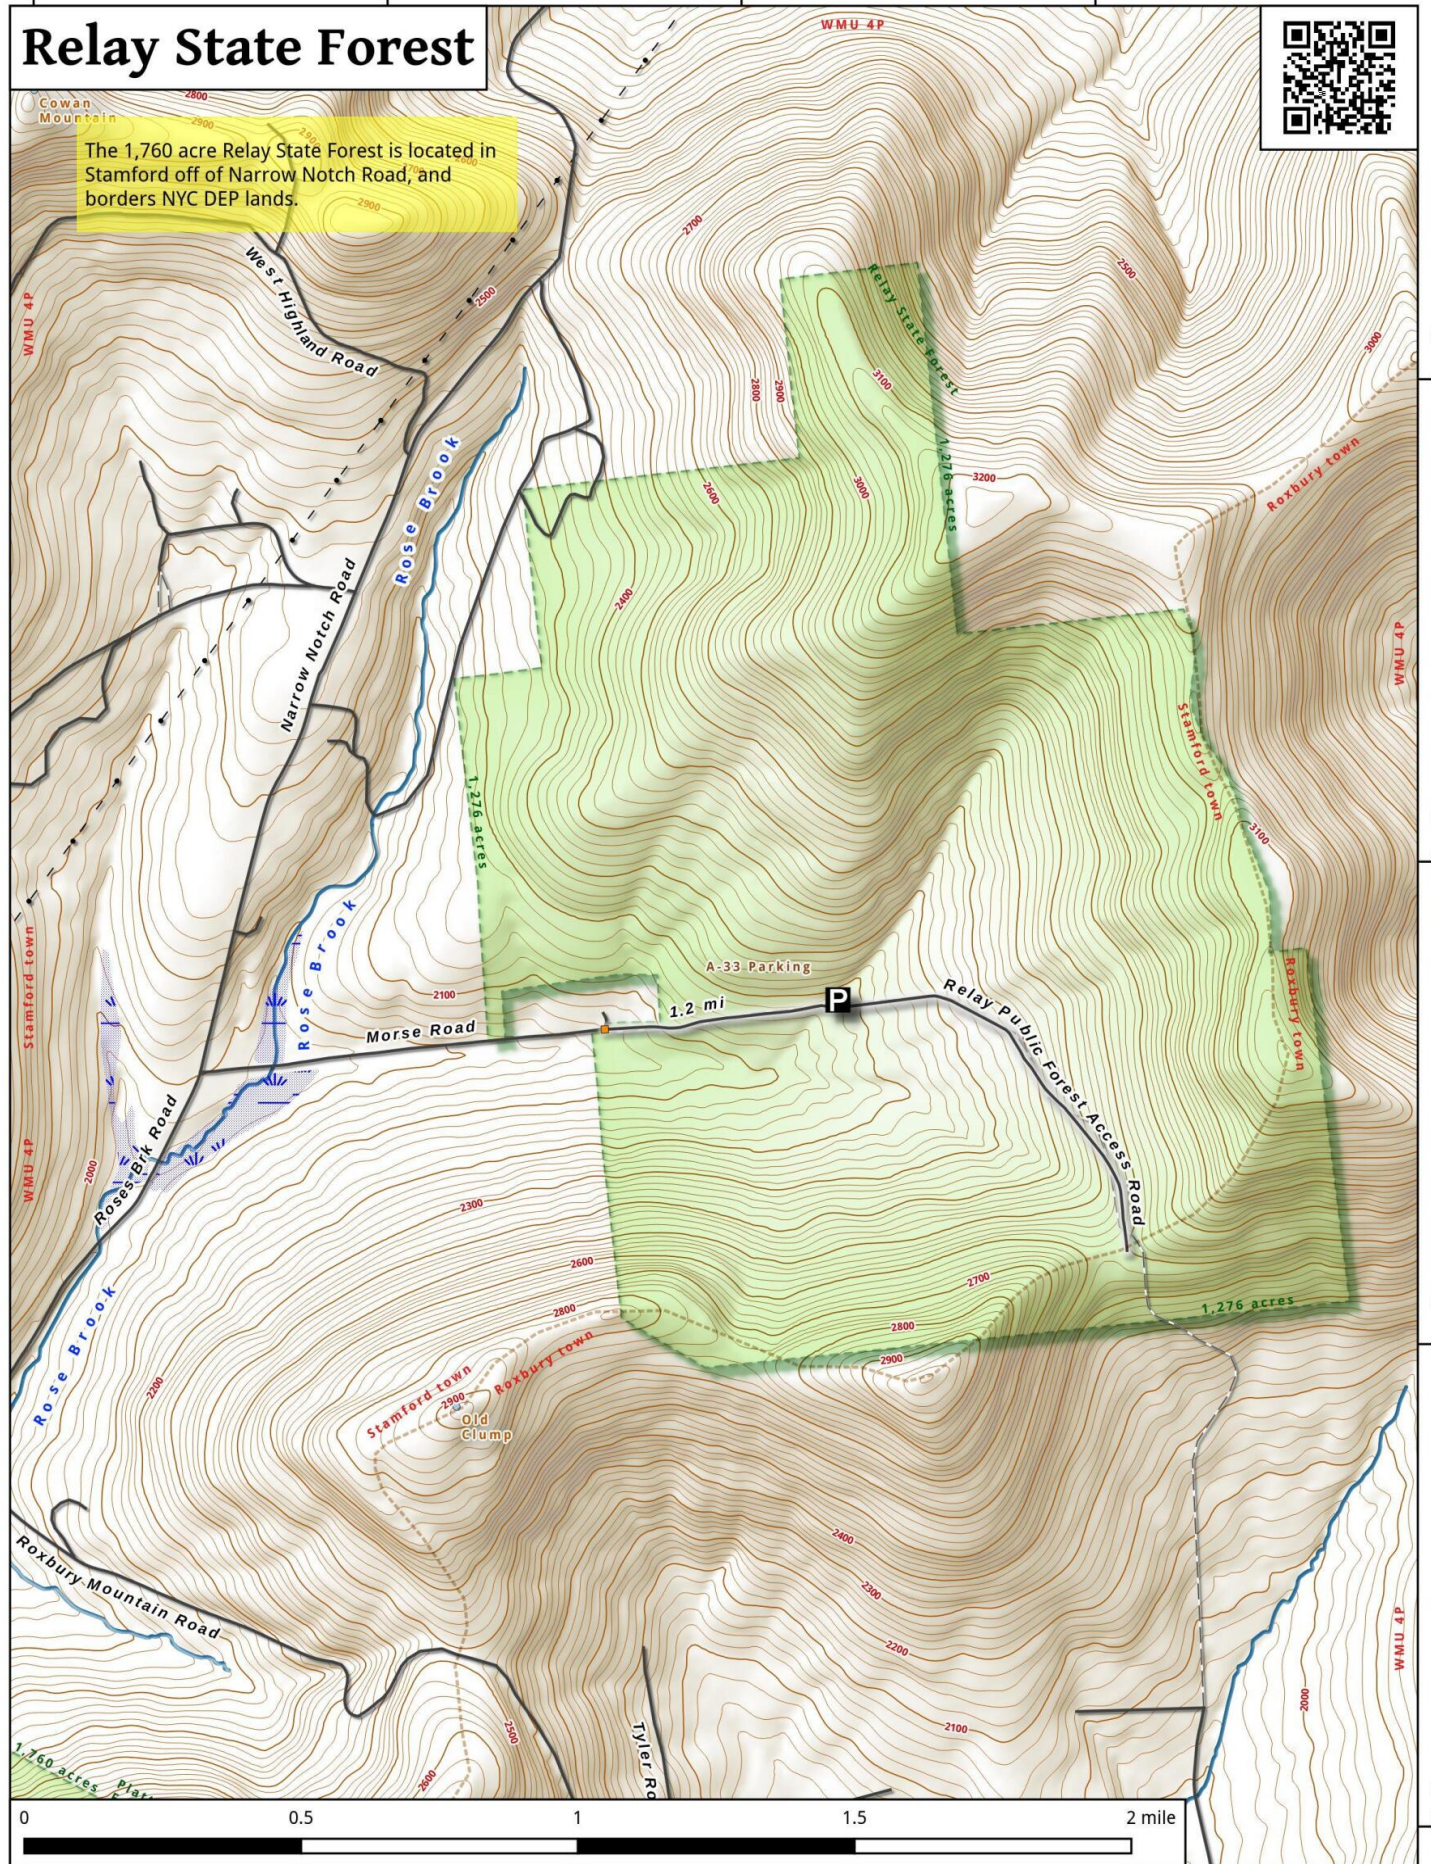

74°39'0"W

74°38'15"W

74°37'30"W

74°36'45"W

Relay State Forest

The 1,760 acre Relay State Forest is located in Stamford off of Narrow Notch Road, and borders NYC DEP lands.

42°20'15"N
42°19'30"N
42°18'45"N
42°18'0"N

Relay State Forest Map, April 3, 2016 by AndyArthur.org in QGIS 2.14.1-Essen and Python. Street Map is Copyright © OpenStreetMap contributors, CC BY-SA. NYSDEC Data: DEM, Borders, ADK Wetlands, Trails, Assets. True North. 1 inch = 0.3 miles. Projection: NAD83 / UTM zone 18N. Coordinates: 45" WGS 84. Contours are 20 feet.