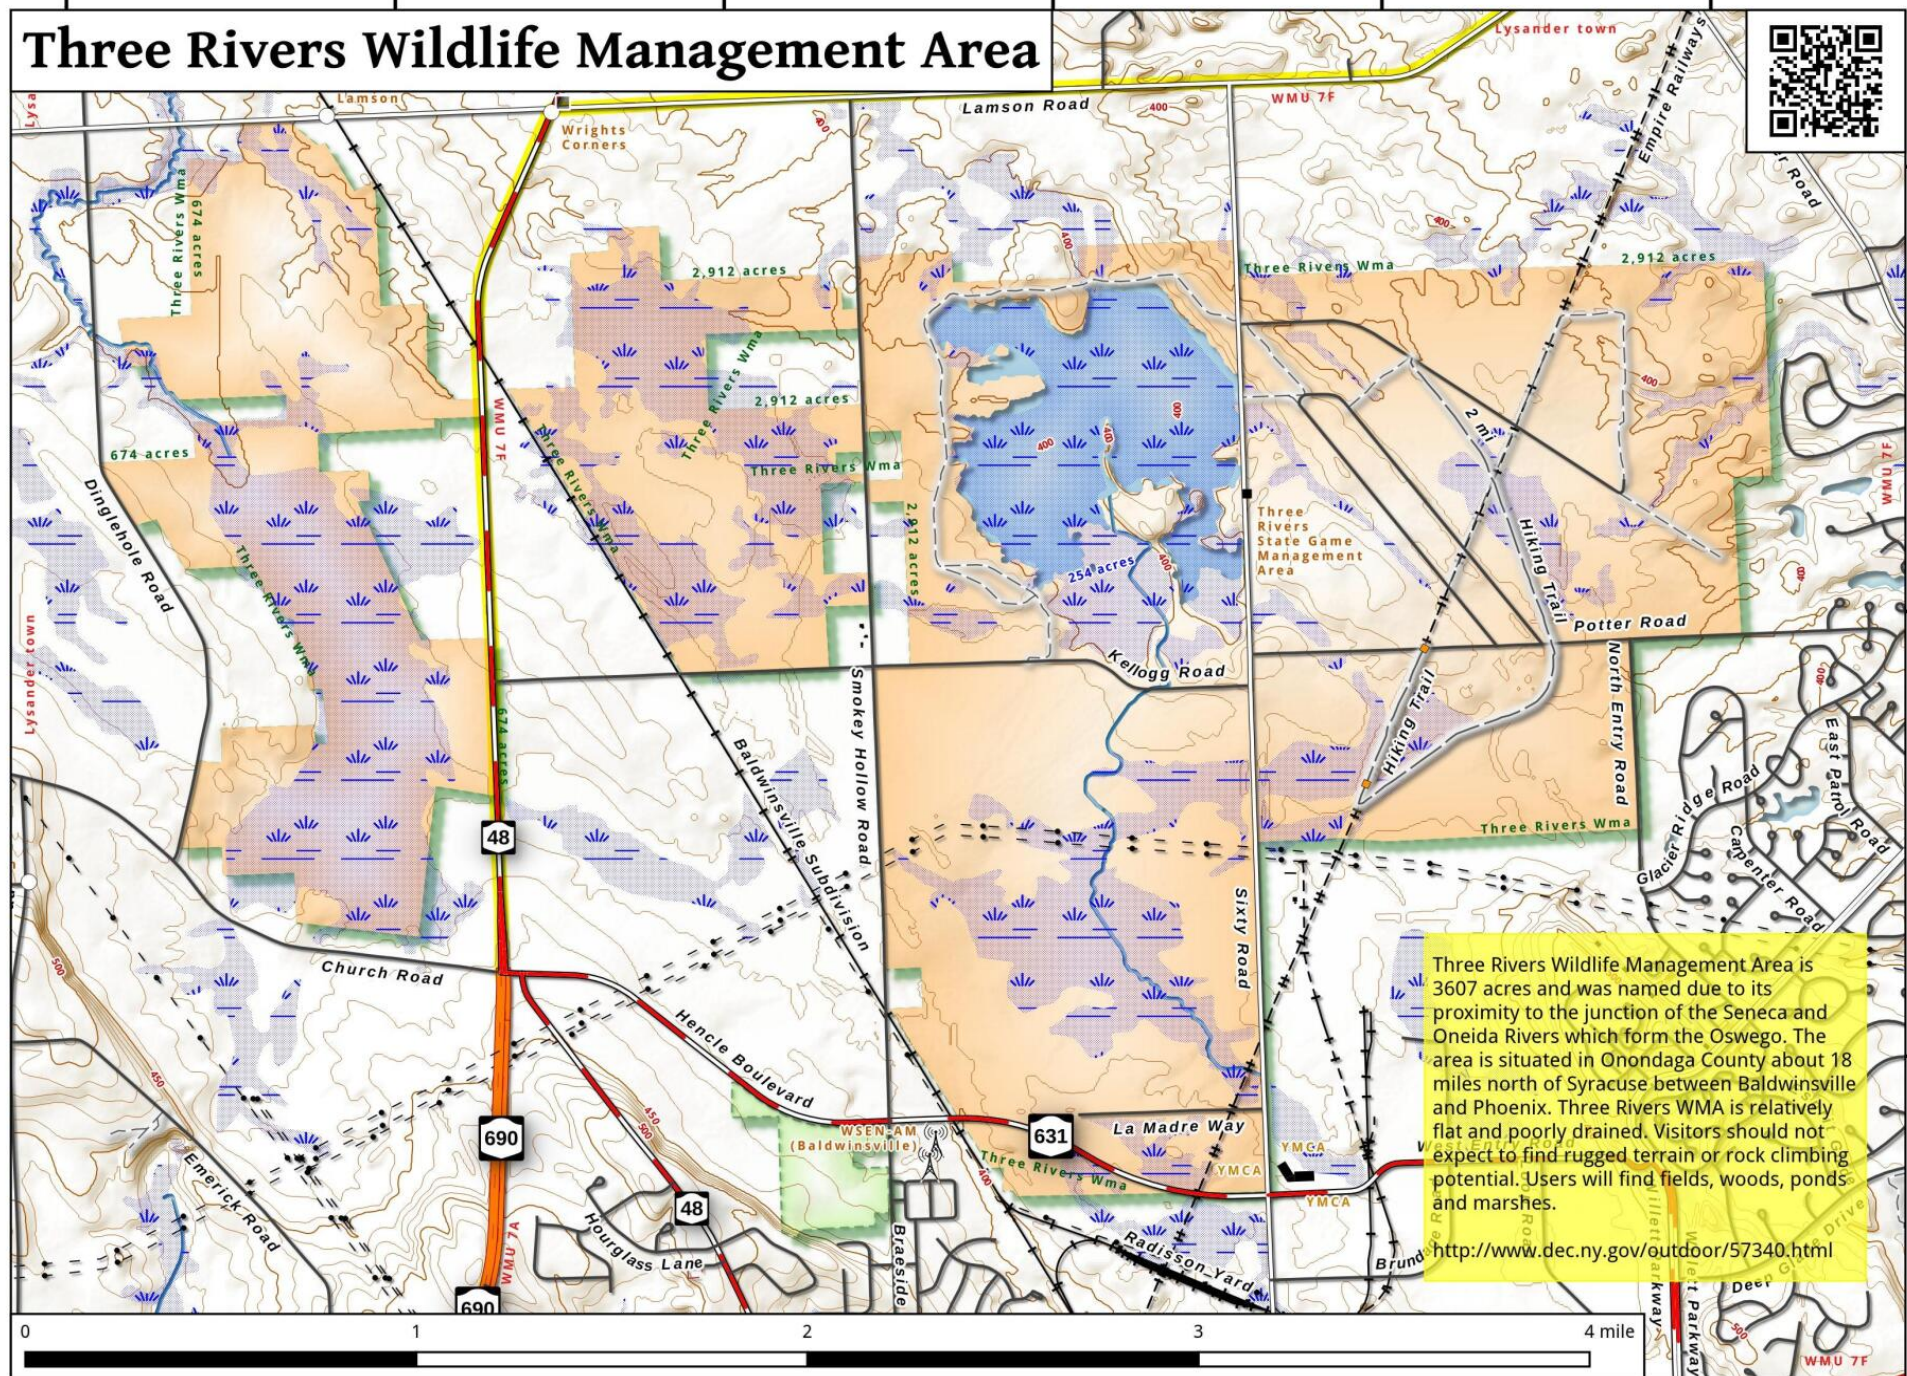

76°23'00"W

76°22'00"W

76°21'00"W

76°20'00"W

76°19'00"W

76°18'00"W

# Three Rivers Wildlife Management Area

43°13'00"N

43°12'00"N

43°11'00"N

Three Rivers Wildlife Management Area Map, May 25, 2016 by AndyArthur.org in QGIS 2.14.2-Essen and Python. Street Map is Copyright © OpenStreetMap contributors, CC BY-SA. NYSDEC Data: DEM, Borders, ADK Wetlands, Trails, Assets. True North. 1 inch = 0.6 miles. Projection: NAD83 / UTM zone 18N. Coordinates: 60" WGS 84. Contours are 10 feet.