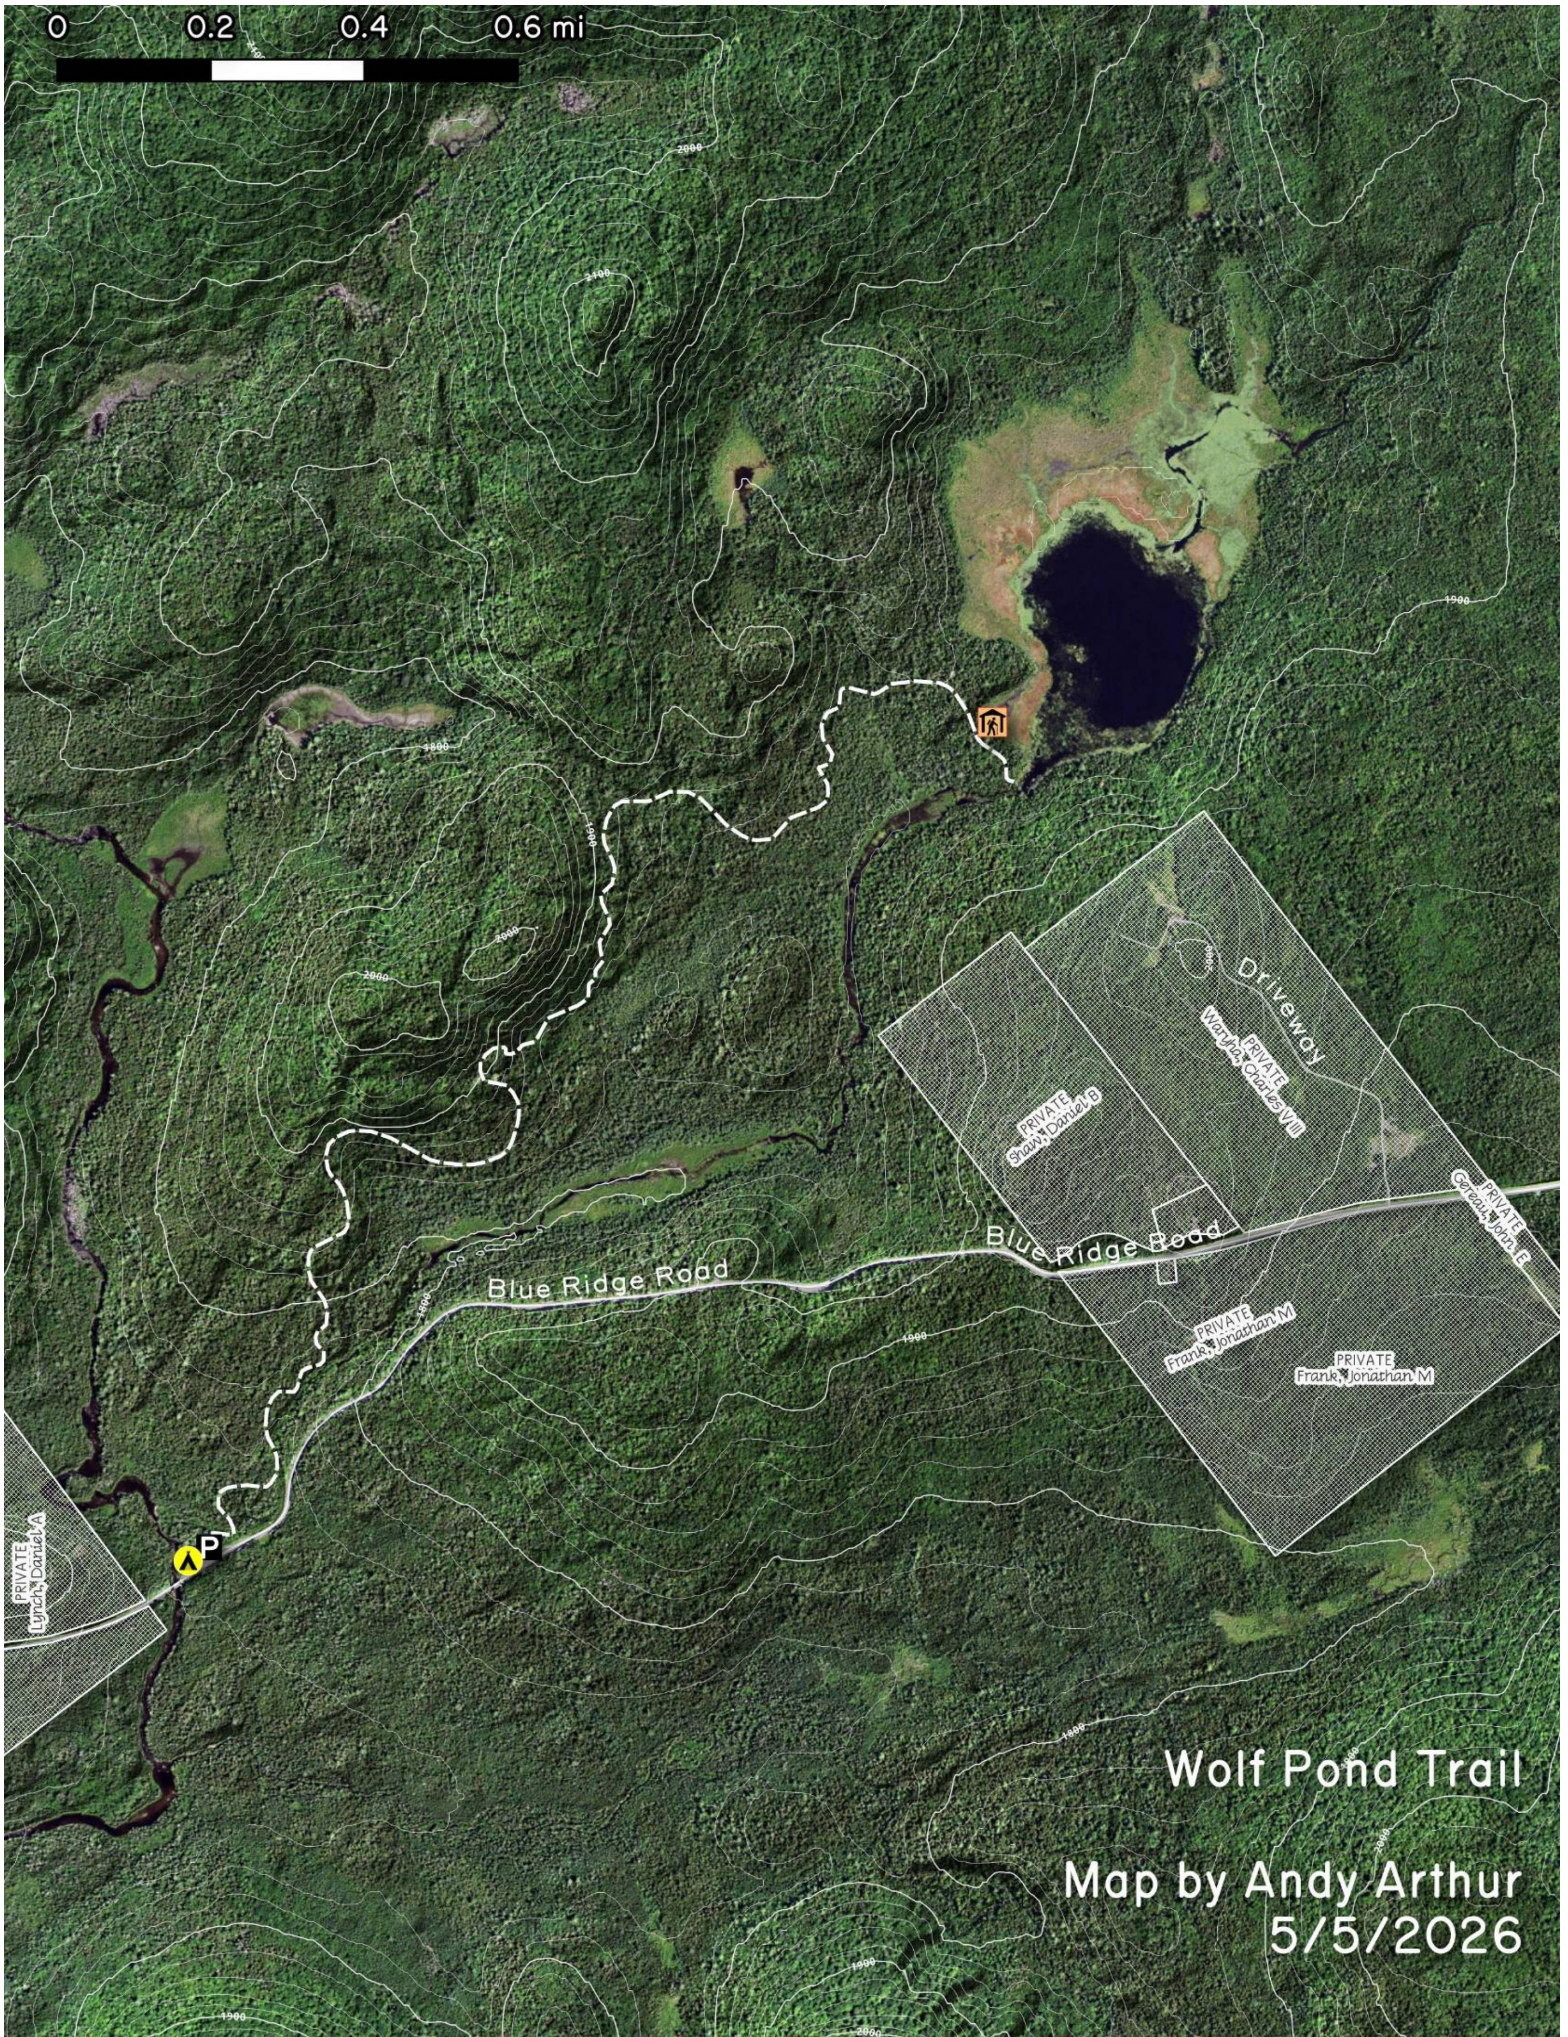

0 0.2 0.4 0.6 mi

Wolf Pond Trail

Map by Andy Arthur
5/5/2026