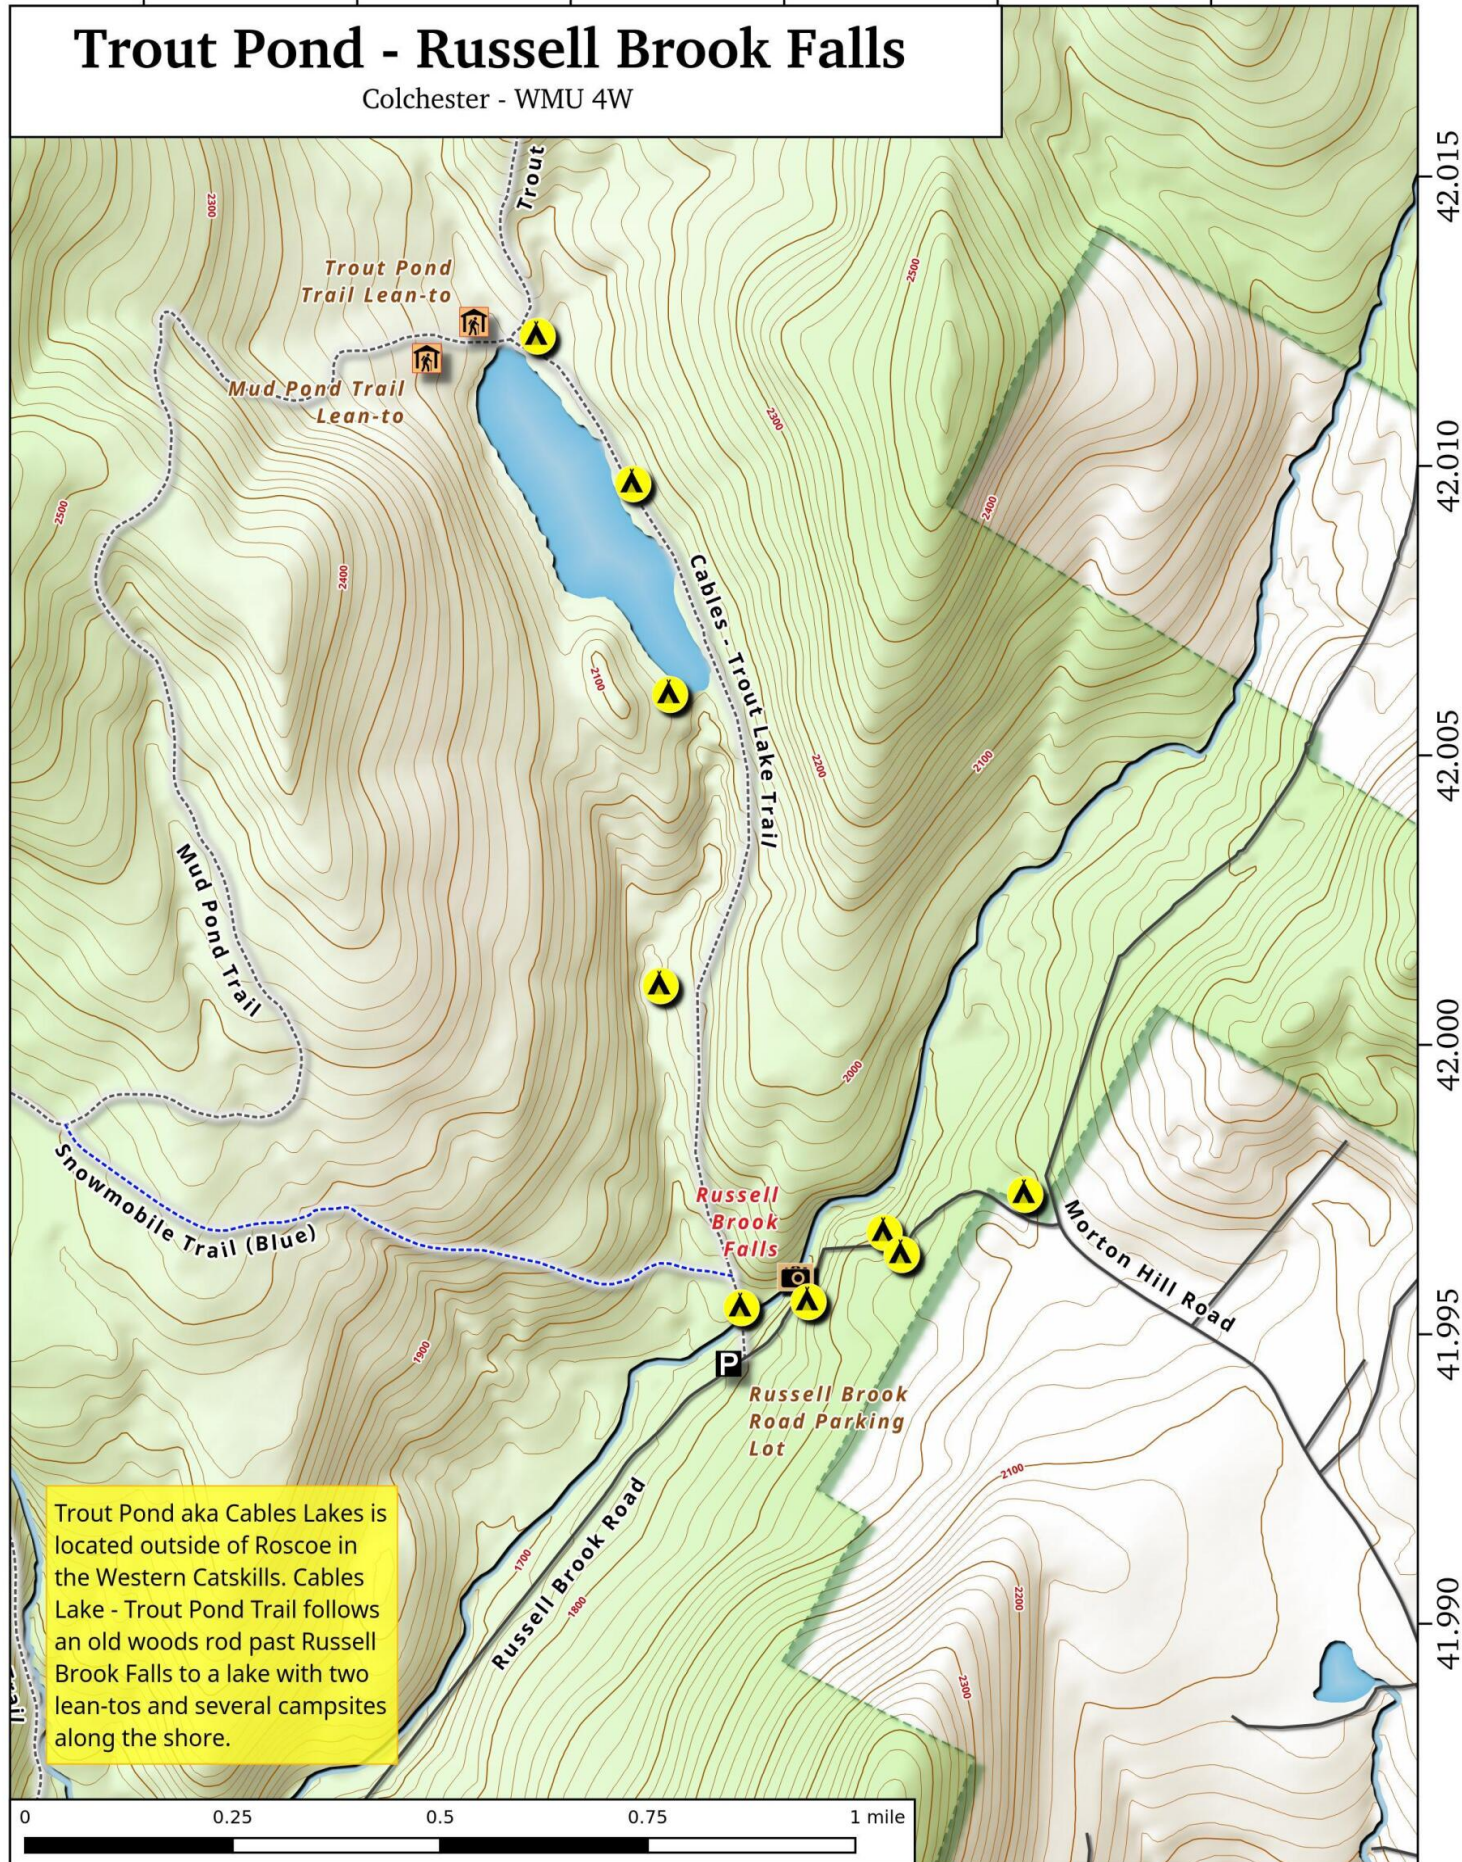

-74.955 -74.950 -74.945 -74.940 -74.935 -74.930

Trout Pond - Russell Brook Falls

Colchester - WMU 4W

0 0.25 0.5 0.75 1 mile