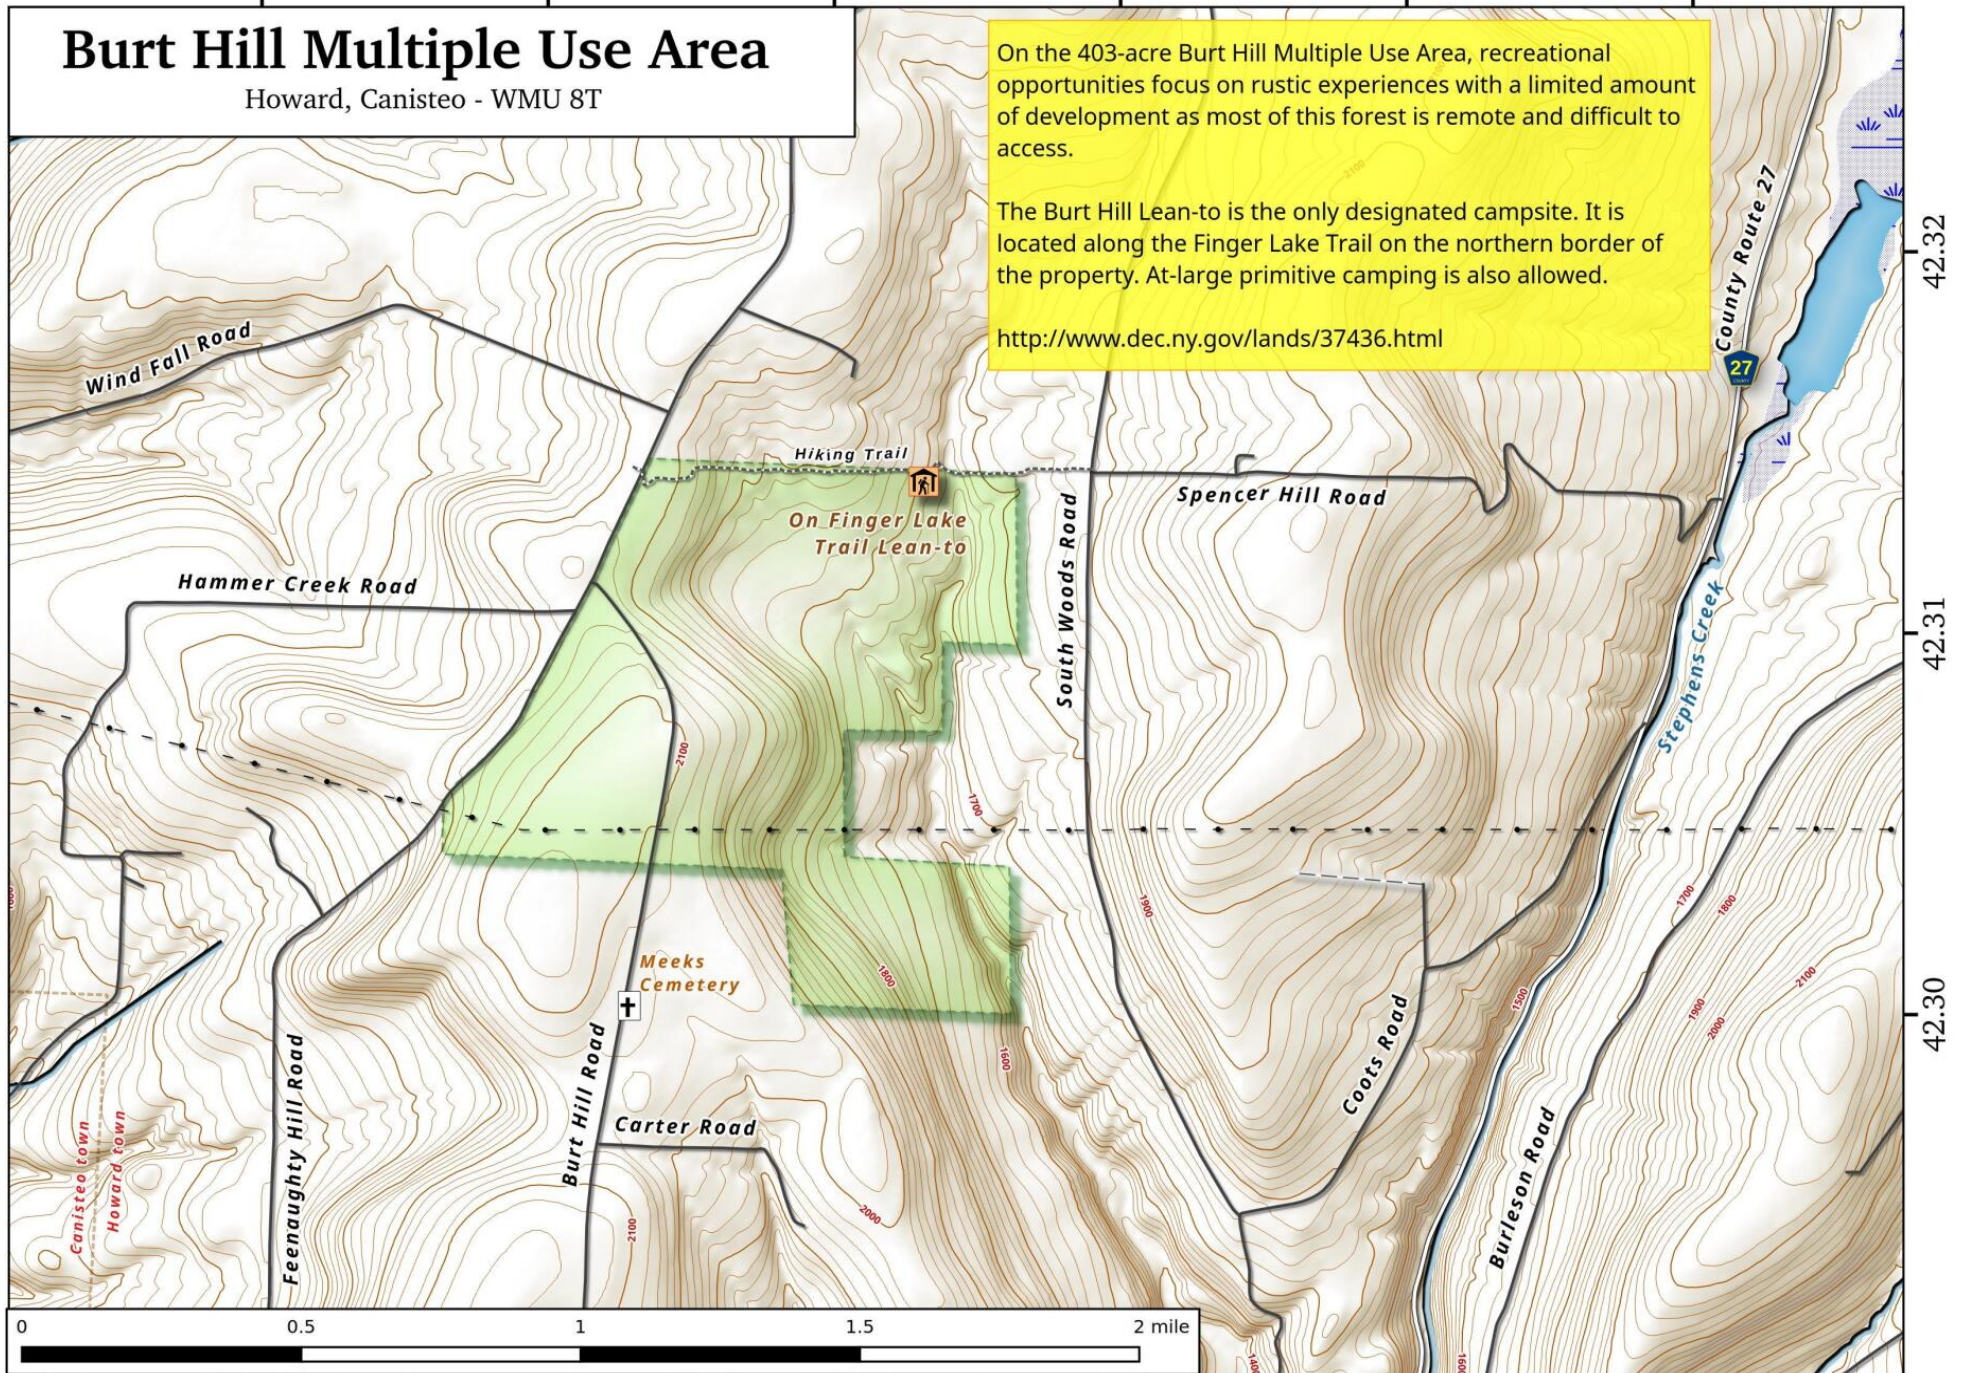

Burt Hill Multiple Use Area

Howard, Canisteo - WMU 8T

On the 403-acre Burt Hill Multiple Use Area, recreational opportunities focus on rustic experiences with a limited amount of development as most of this forest is remote and difficult to access.

The Burt Hill Lean-to is the only designated campsite. It is located along the Finger Lake Trail on the northern border of the property. At-large primitive camping is also allowed.

<http://www.dec.ny.gov/lands/37436.html>

Burt Hill Multiple Use Area Map, December 4, 2016 by AndyArthur.org in QGIS 2.18.1 and Python. Street Map is Copyright © OpenStreetMap contributors, CC BY-SA. NYSDEC Data: DEM, Borders, ADK Wetlands, Trails, Assets. True North. 1 inch = 0.3 miles. Projection: NAD83 / UTM zone 18N. Coordinates: 0.01° latitude-longitude (WGS84). Contours are 20 feet.