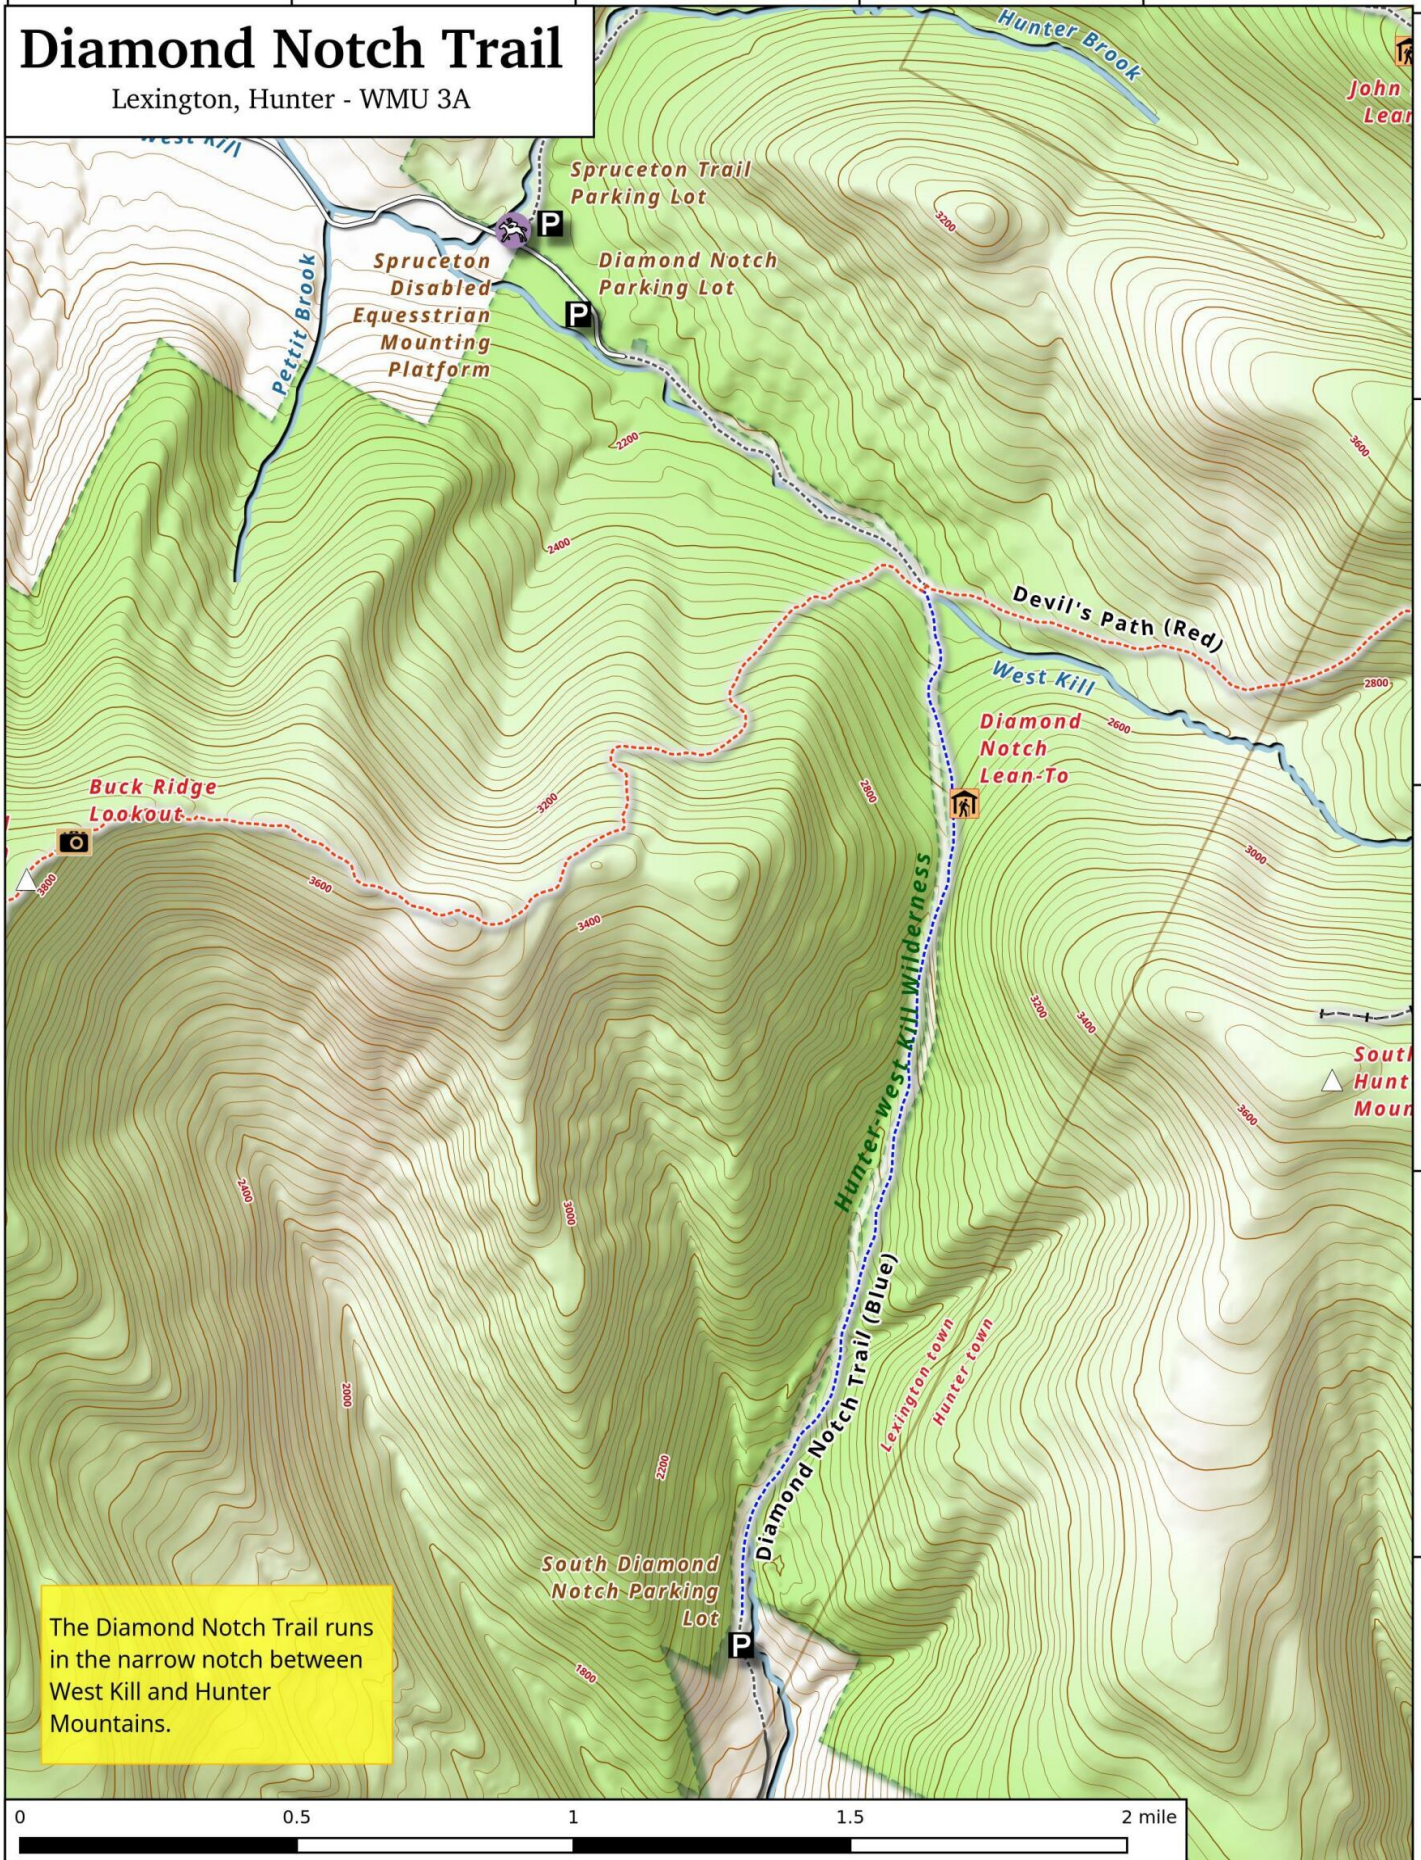

-74.29 -74.28 -74.27 -74.26 -74.25

Diamond Notch Trail

Lexington, Hunter - WMU 3A

42.19
42.18
42.17
42.16
42.15

The Diamond Notch Trail runs in the narrow notch between West Kill and Hunter Mountains.

Diamond Notch Trail Map, January 2, 2017 by AndyArthur.org in QGIS 2.18.2 and Python. Street Map is Copyright © OpenStreetMap contributors, CC BY-SA. NYSDEC Data: DEM, Borders, ADK Wetlands, Trails, Assets. True North. 1 inch = 0.3 miles. Projection: NAD83 / UTM zone 18N. Coordinates: 0.01° latitude-longitude (WGS84). Contours are 40 feet.