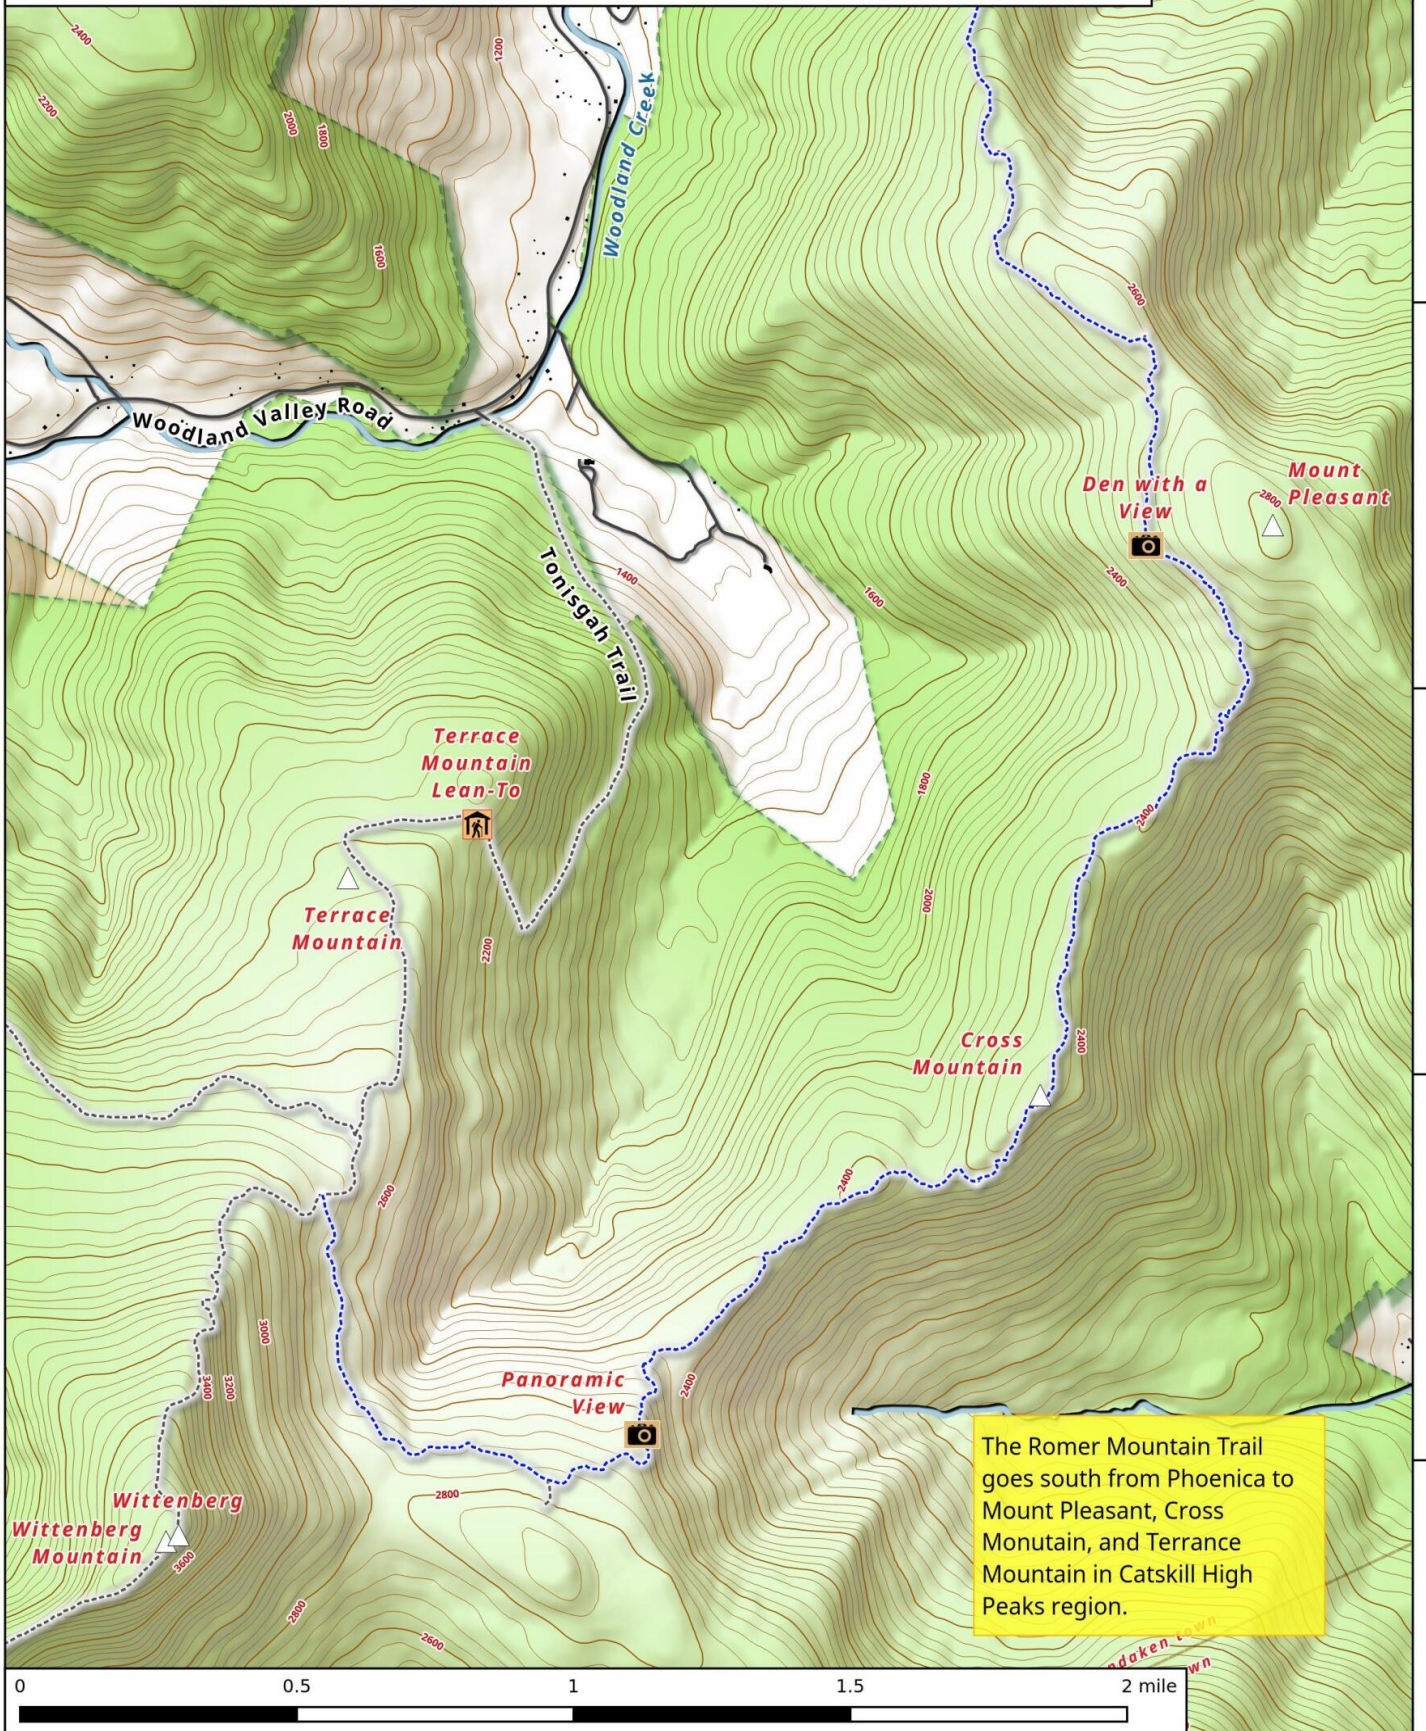

-74.35

-74.34

-74.33

-74.32

-74.31

Terrace, Pleasant and Cross Mountains

Woodstock, Shandaken, Olive - WMU 3A, 3

42.05

42.04

42.03

42.02

42.01

Terrace, Pleasant and Cross Mountains Map, January 2, 2017 by AndyArthur.org in QGIS 2.18.2 and Python. Street Map is Copyright © OpenStreetMap contributors, CC BY-SA. NYSDEC Data: DEM, Borders, ADK Wetlands, Trails, Assets. True North. 1 inch = 0.3 miles. Projection: NAD83 / UTM zone 18N. Coordinates: 0.01° latitude-longitude (WGS84). Contours are 40 feet.