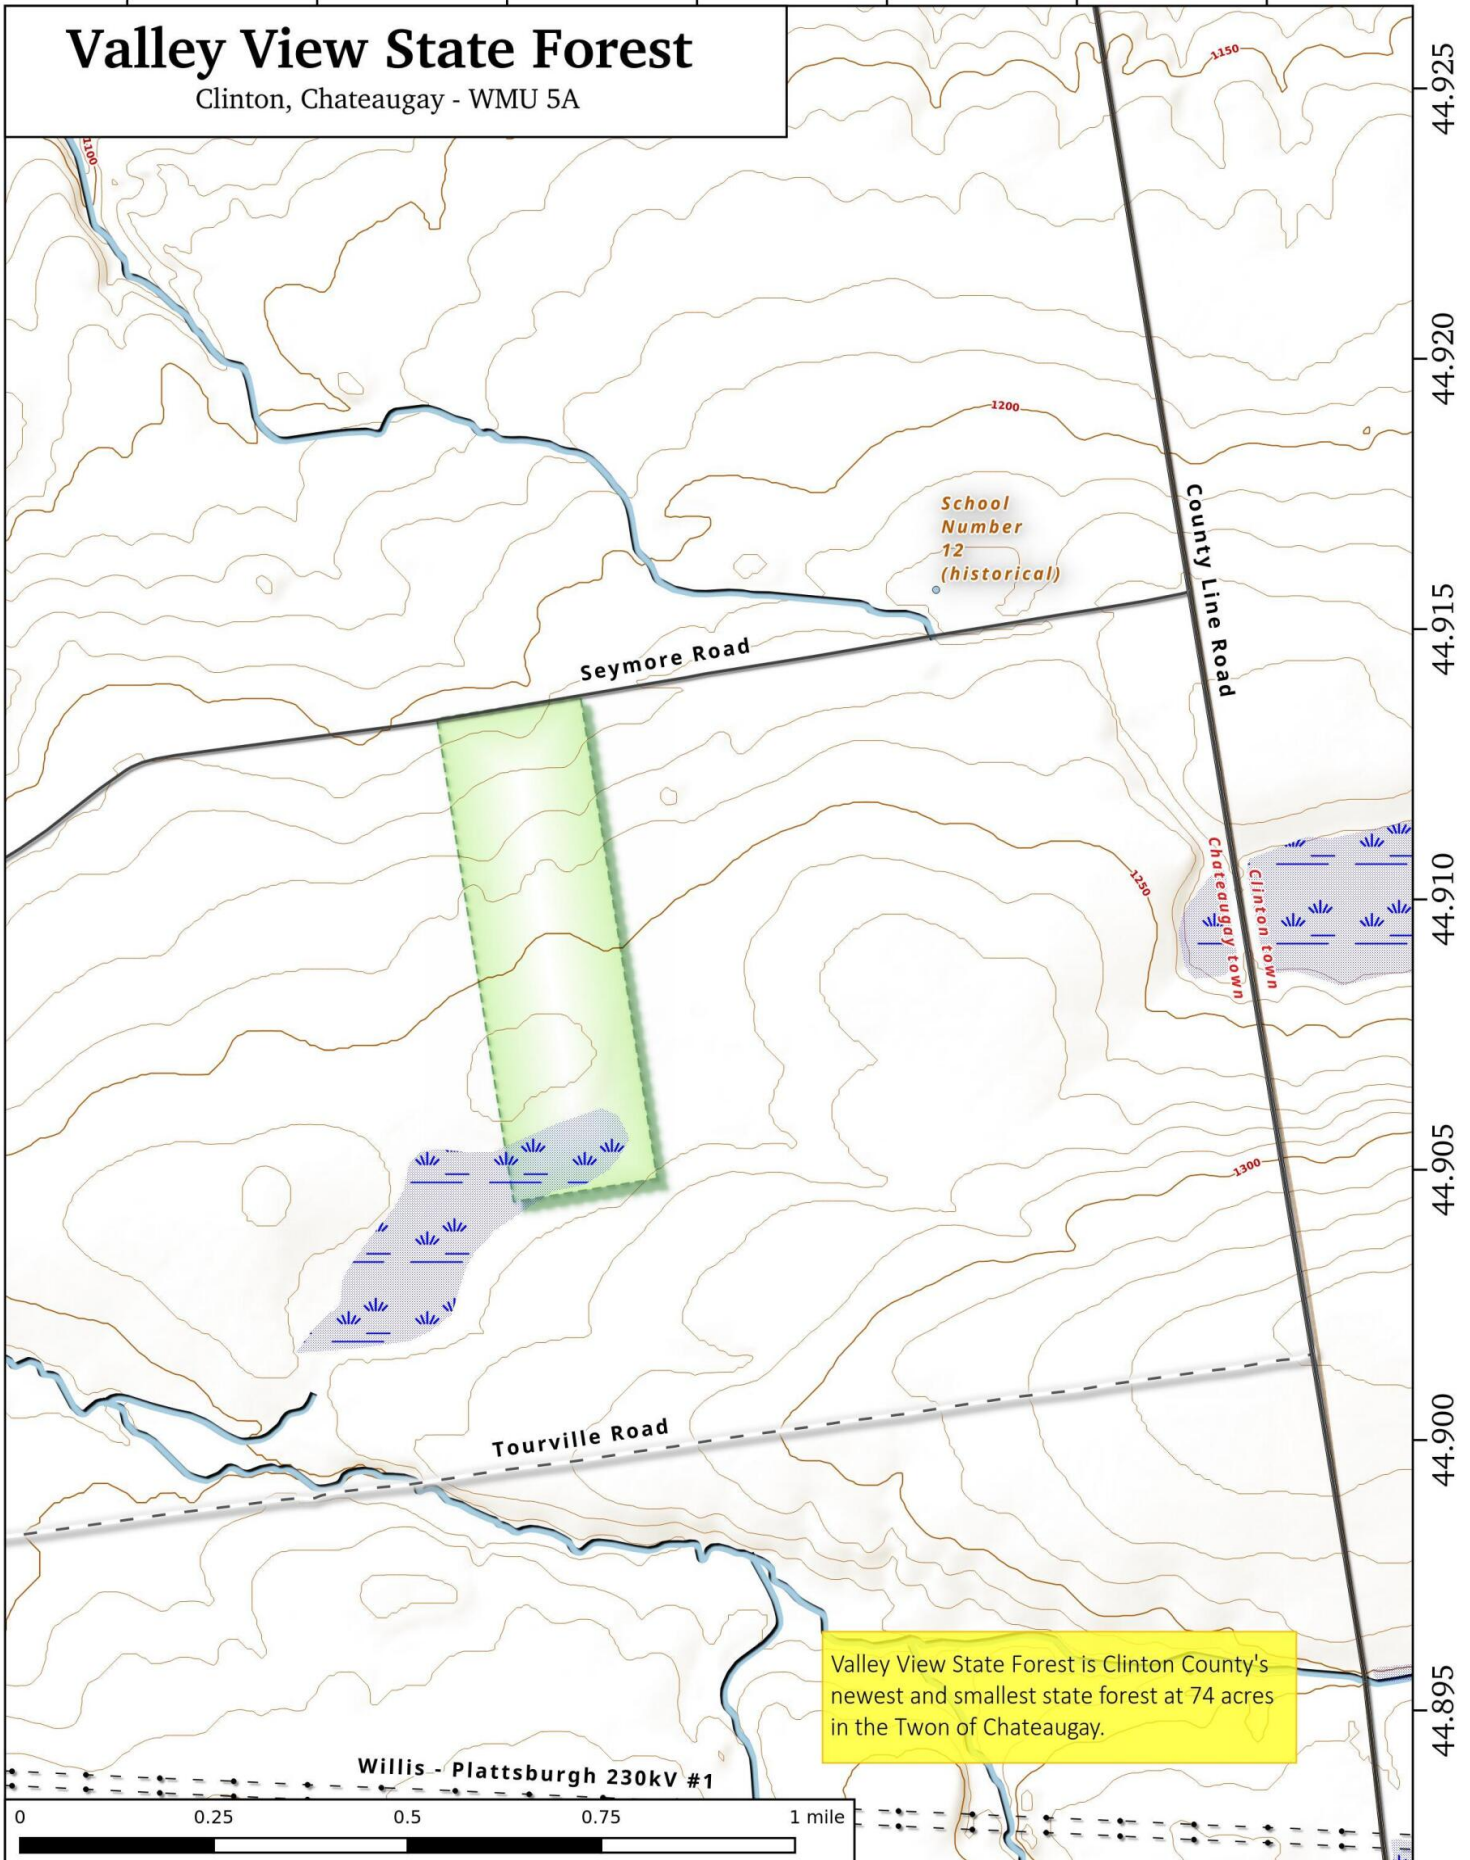

-74.040    -74.035    -74.030    -74.025    -74.020    -74.015    -74.010

# Valley View State Forest

Clinton, Chateaugay - WMU 5A

44.925  
44.920  
44.915  
44.910  
44.905  
44.900  
44.895

Valley View State Forest is Clinton County's newest and smallest state forest at 74 acres in the Twon of Chateaugay.

Valley View State Forest Map, May 29, 2017 by AndyArthur.org in QGIS 2.18.7 and Python. Street Map is Copyright © OpenStreetMap contributors, CC BY-SA. NYSDEC Data: DEM, Borders, ADK Wetlands, Trails, Assets. True North. 1 inch = 0.2 miles. Projection: NAD83 / UTM zone 18N. Coordinates: 0.005° latitude-longitude (WGS84). Contours are 10 feet.