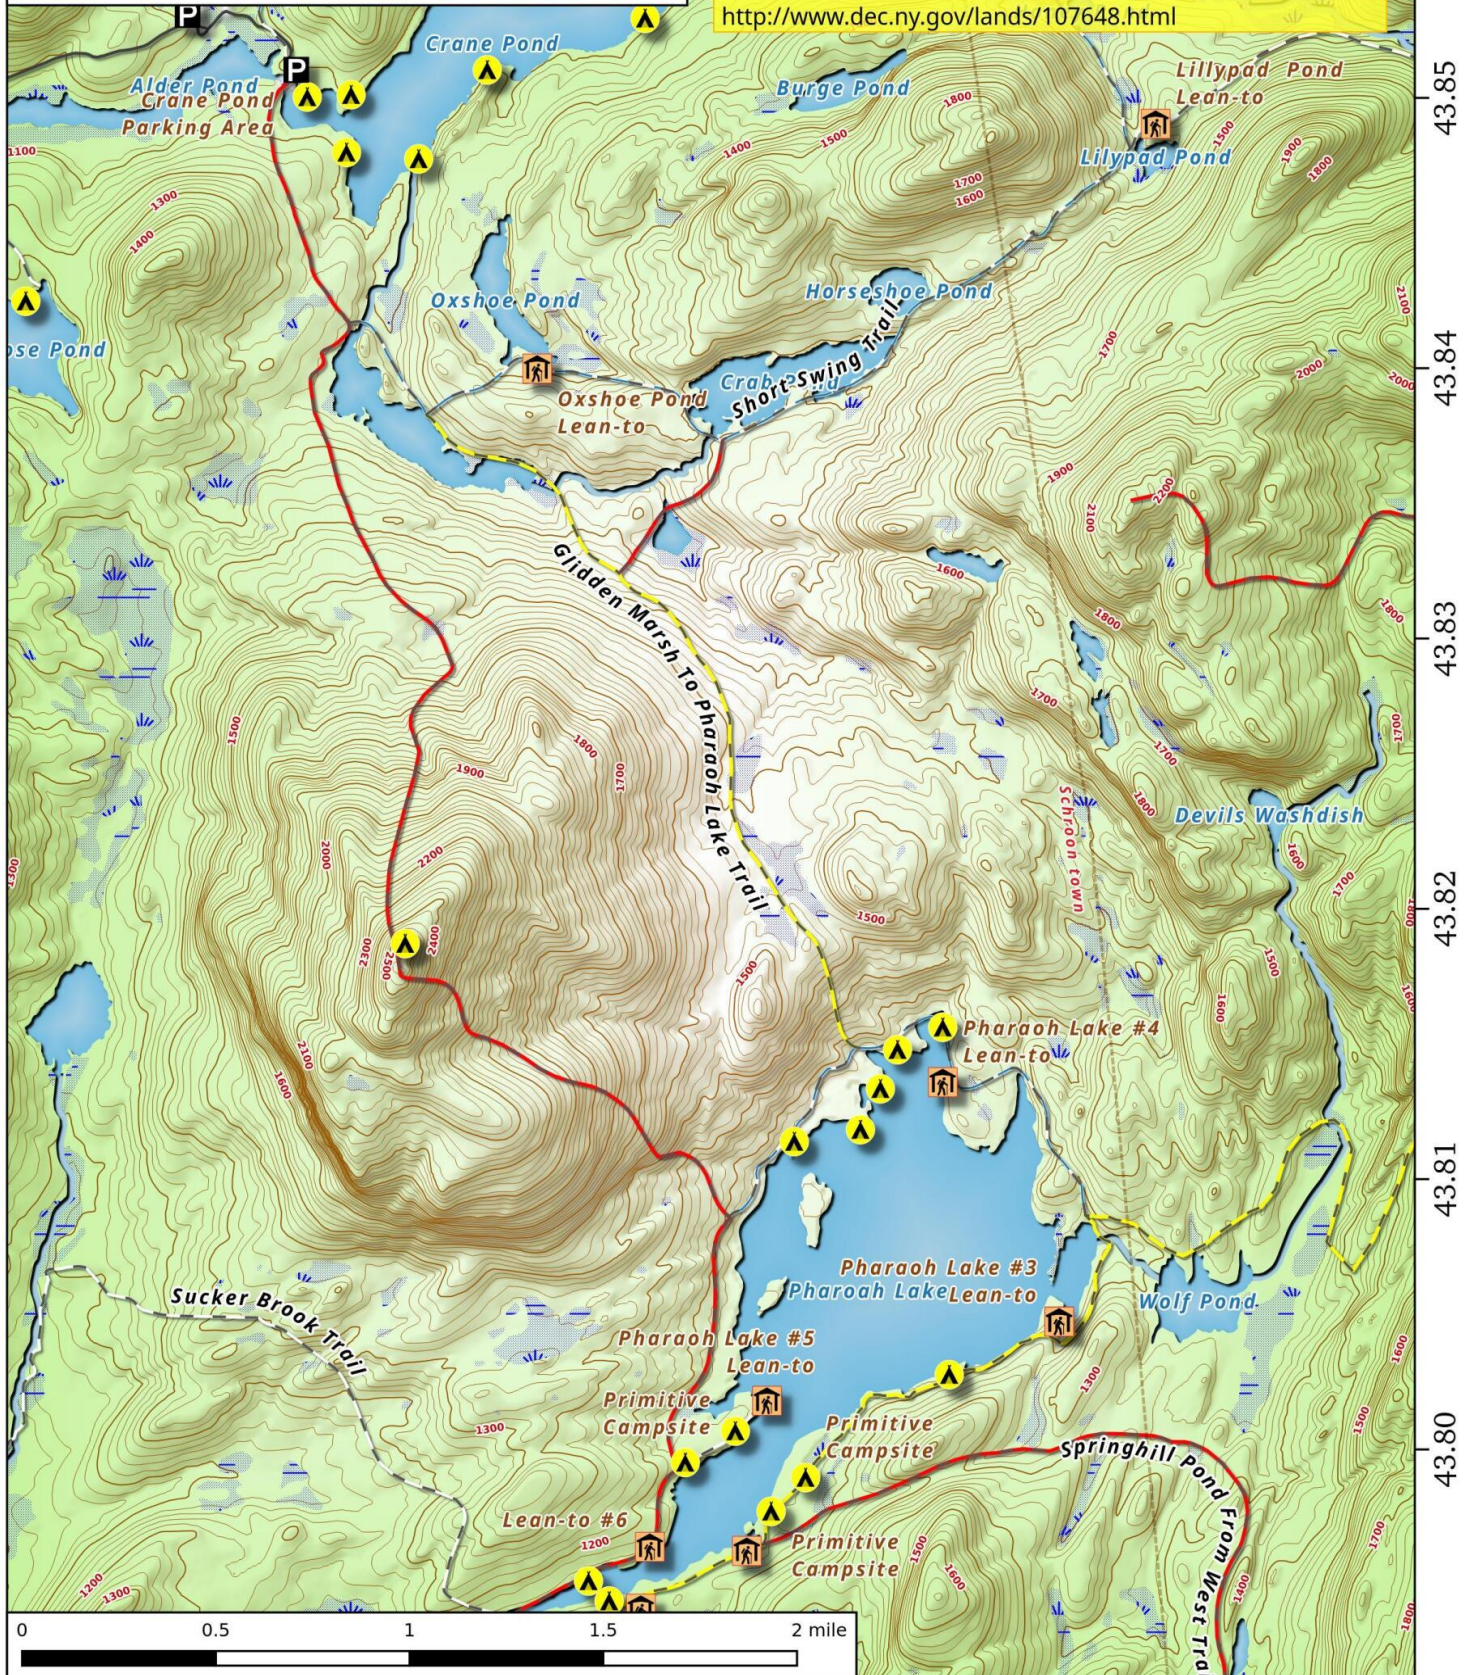

-73.67 -73.66 -73.65 -73.64 -73.63 -73.62 -73.61

Glidden Marsh To Pharaoh Lake Trail

Horicon. Hague. Ticonderoga. Schroon - WMU 5G

Glidden Marsh Trail extends 2.6 miles between Pharaoh Lake Loop Trail and the Pharaoh Mountain Trail. The trail ascends 300 feet from Pharaoh Lake for the first 0.4 mile and then descends 270 feet for the remaining 2.2 miles.

<http://www.dec.ny.gov/lands/107648.html>

Glidden Marsh To Pharaoh Lake Trail Map, July 14, 2017 by AndyArthur.org in QGIS 2.18.9 and Python. Street Map is Copyright © OpenStreetMap contributors, CC BY-SA. NYSDEC Data: DEM, Borders, ADK Wetlands, Trails, Assets. True North. 1 inch = 0.5 miles. Projection: NAD83 / UTM zone 18N. Coordinates: 0.01° latitude-longitude (WGS84). Contours are 20 feet.