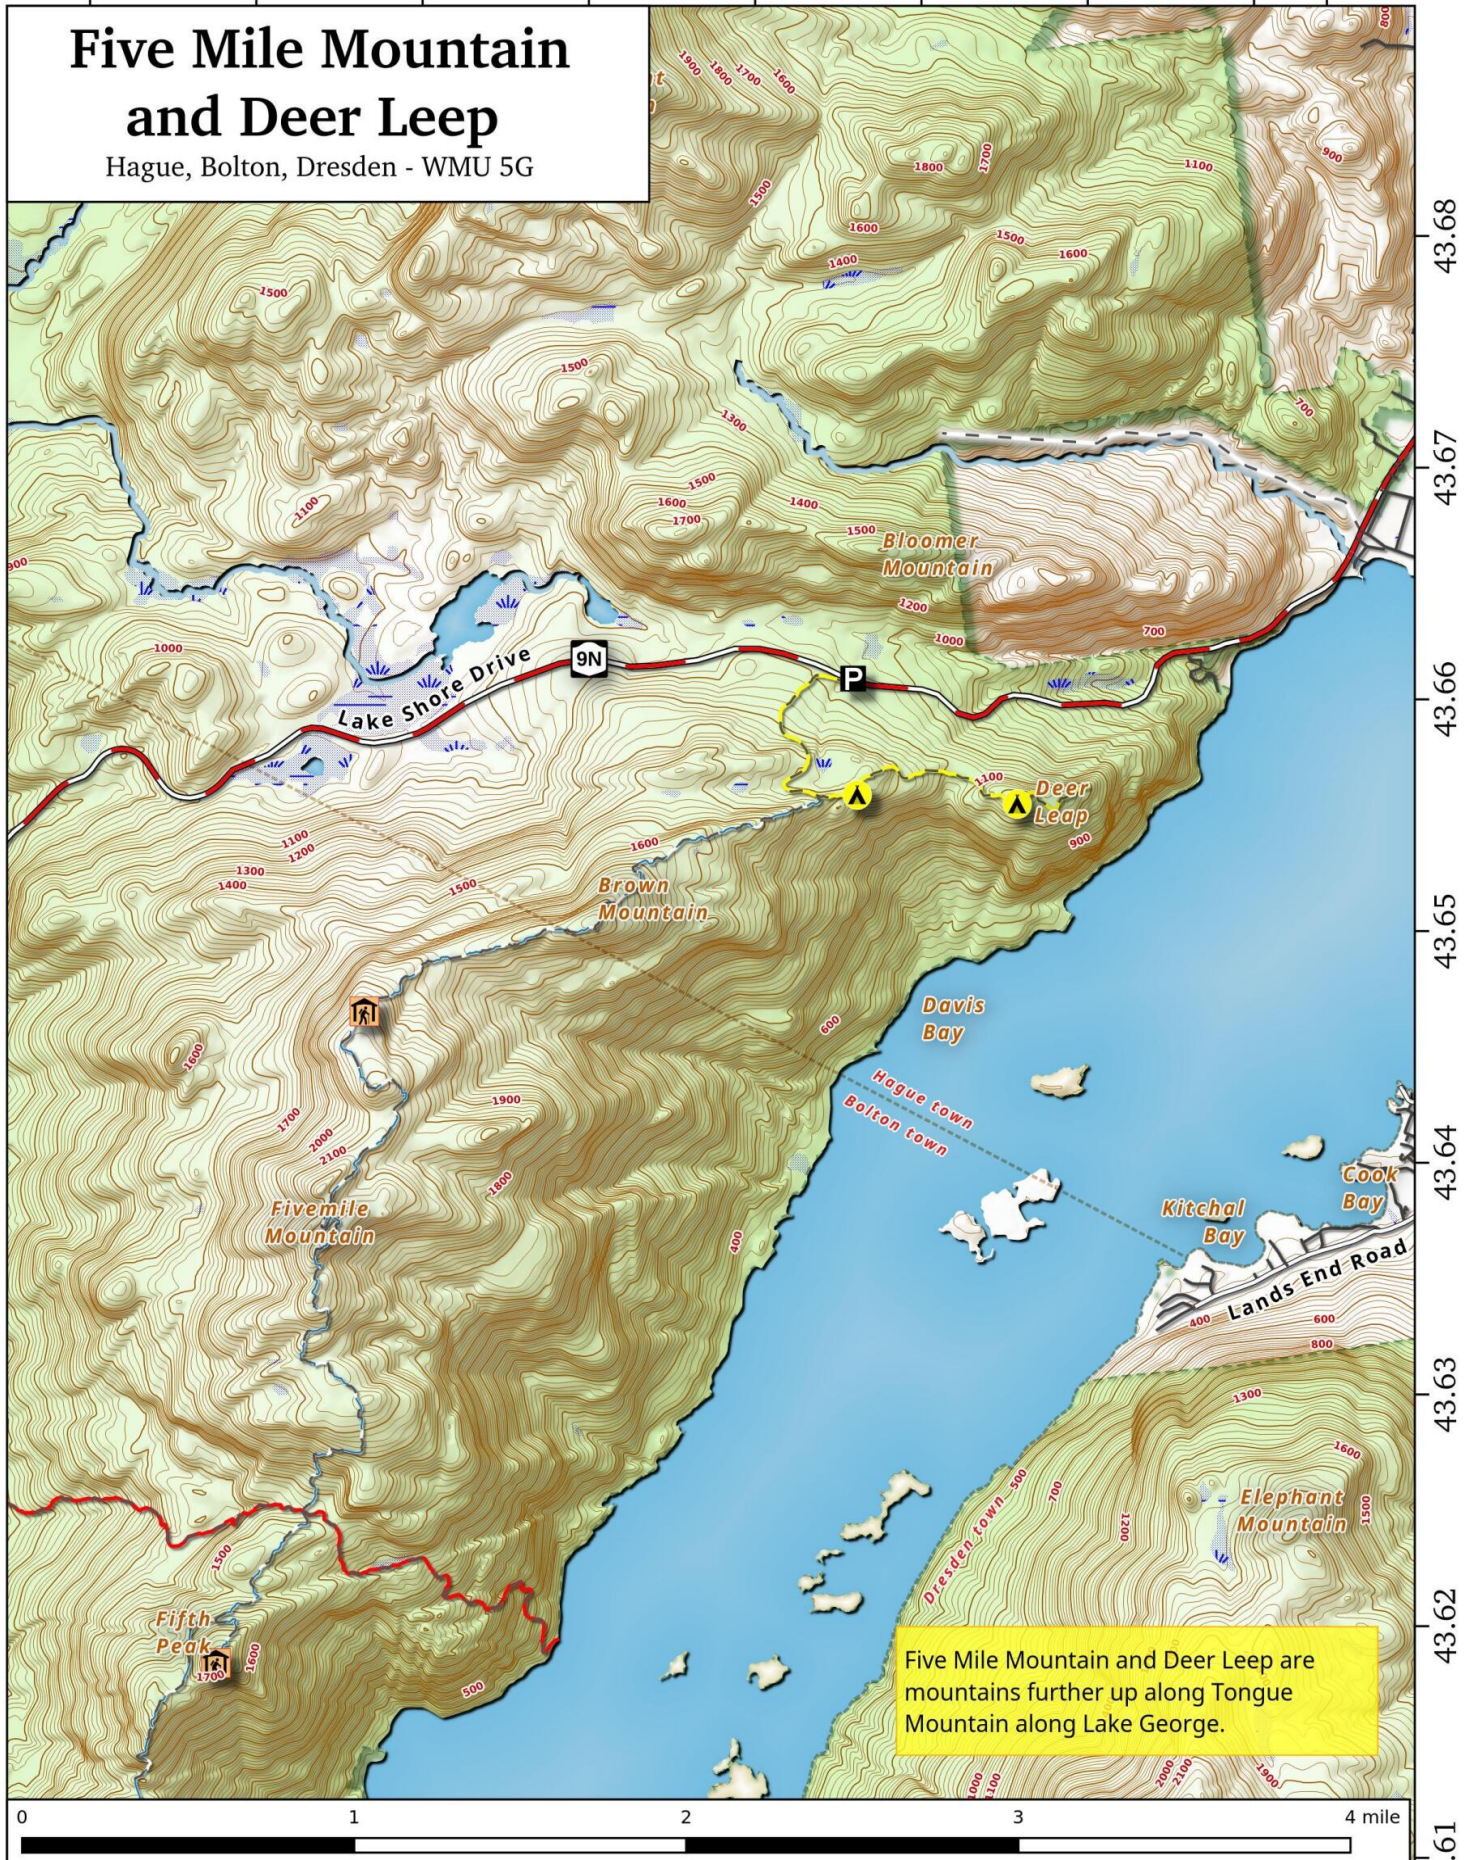

-73.59 -73.58 -73.57 -73.56 -73.55 -73.54 -73.53 -73.52 -73.69

# Five Mile Mountain and Deer Leap

Hague, Bolton, Dresden - WMU 5G

Five Mile Mountain and Deer Leap are mountains further up along Tongue Mountain along Lake George.

Five Mile Mountain and Deer Leap Map, December 7, 2017 by AndyArthur.org in QGIS 2.18.11 and Python. Street Map is Copyright © OpenStreetMap contributors, CC BY-SA. NYSDEC Data: DEM, Borders, ADK Wetlands, Trails, Assets. True North. 1 inch = 0.6 miles. Projection: NAD83 / UTM zone 18N. Coordinates: 0.01° latitude-longitude (WGS84). Contours are 20 feet.