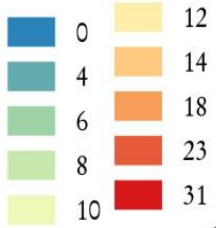

High School Drop Outs Over Age 25 *without* H.S. Diploma

Percentage

2015 American Community Survey,
5 Year Averages

Note: Quantile coloring to emphasize
differences, review the key for details.