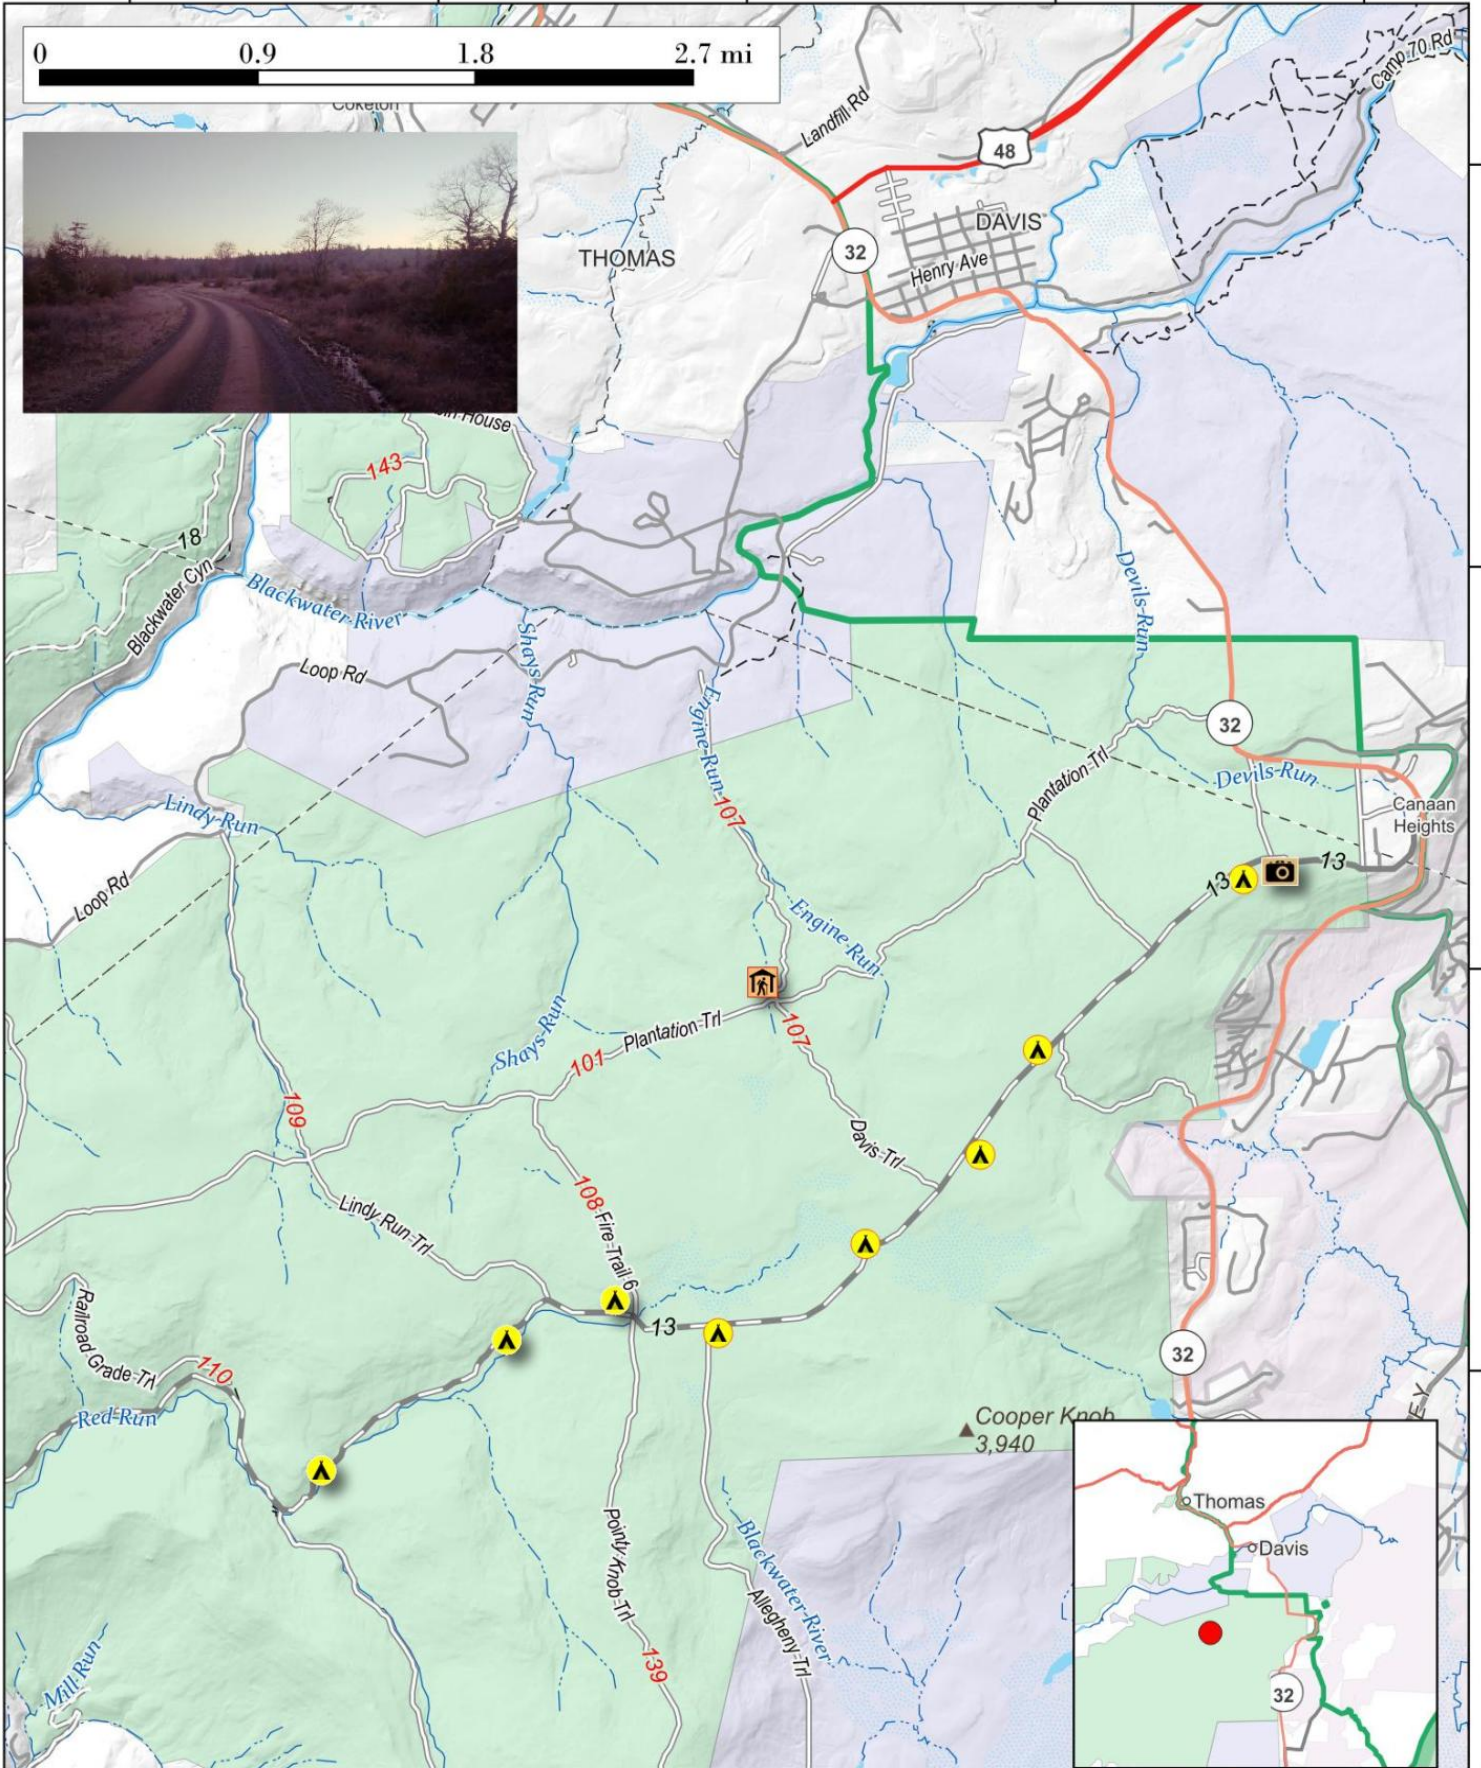

# Forest Road 13 Dispersed Camping.

Several campsites have developed with gravel pads for camping along FR 13 outside of Canaan Heights / Davis, WV.

Map created by Andy Arthur on 10/17/2024 in QGIS 3.34.11-Prizren. Contains US Forest Service Base Map and campsites added by Andy. More maps at [andyarthur.org](http://andyarthur.org).

-79.53                      -79.51                      -79.48                      -79.46                      -79.44

39.14  
39.11  
39.09  
39.07  
39.04