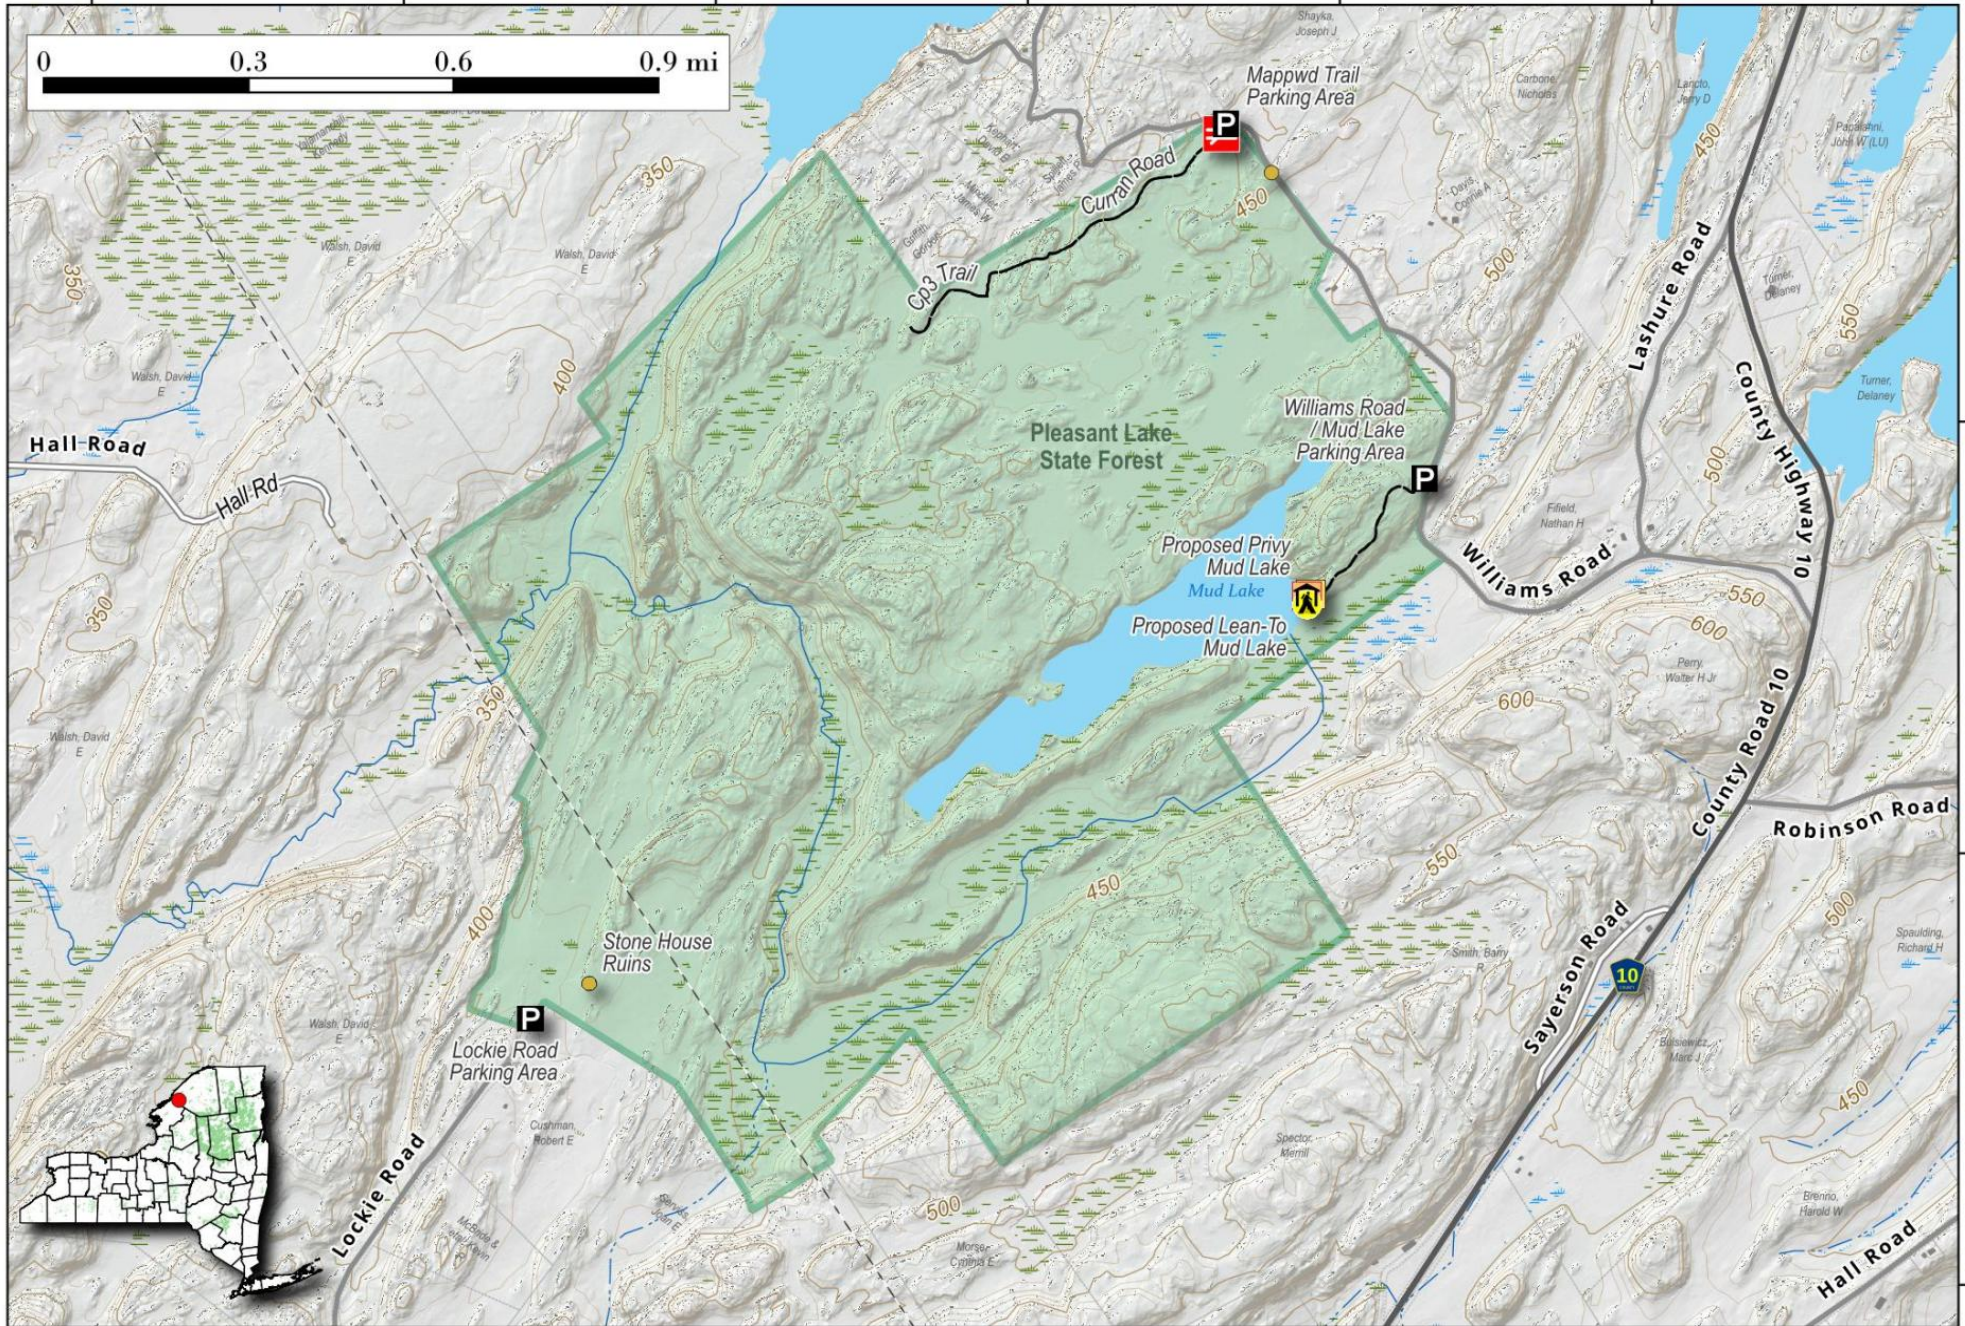

Pleasant Lake State Forest.

968 acres surrounding Mud Lake and bordering Pleasant Lake in Gouverneur. There is a short nature trail and a yellow trail that leads from Williams Road to Mud Lake.

Map created by Andy Arthur on 10/23/2024 in QGIS 3.34.11-Prizren. Contains US Forest Service Base Map and DEC data. More maps at andyarthur.org.

-75.63 -75.62 -75.61 -75.60 -75.60 -75.59

44.37

44.36

44.36