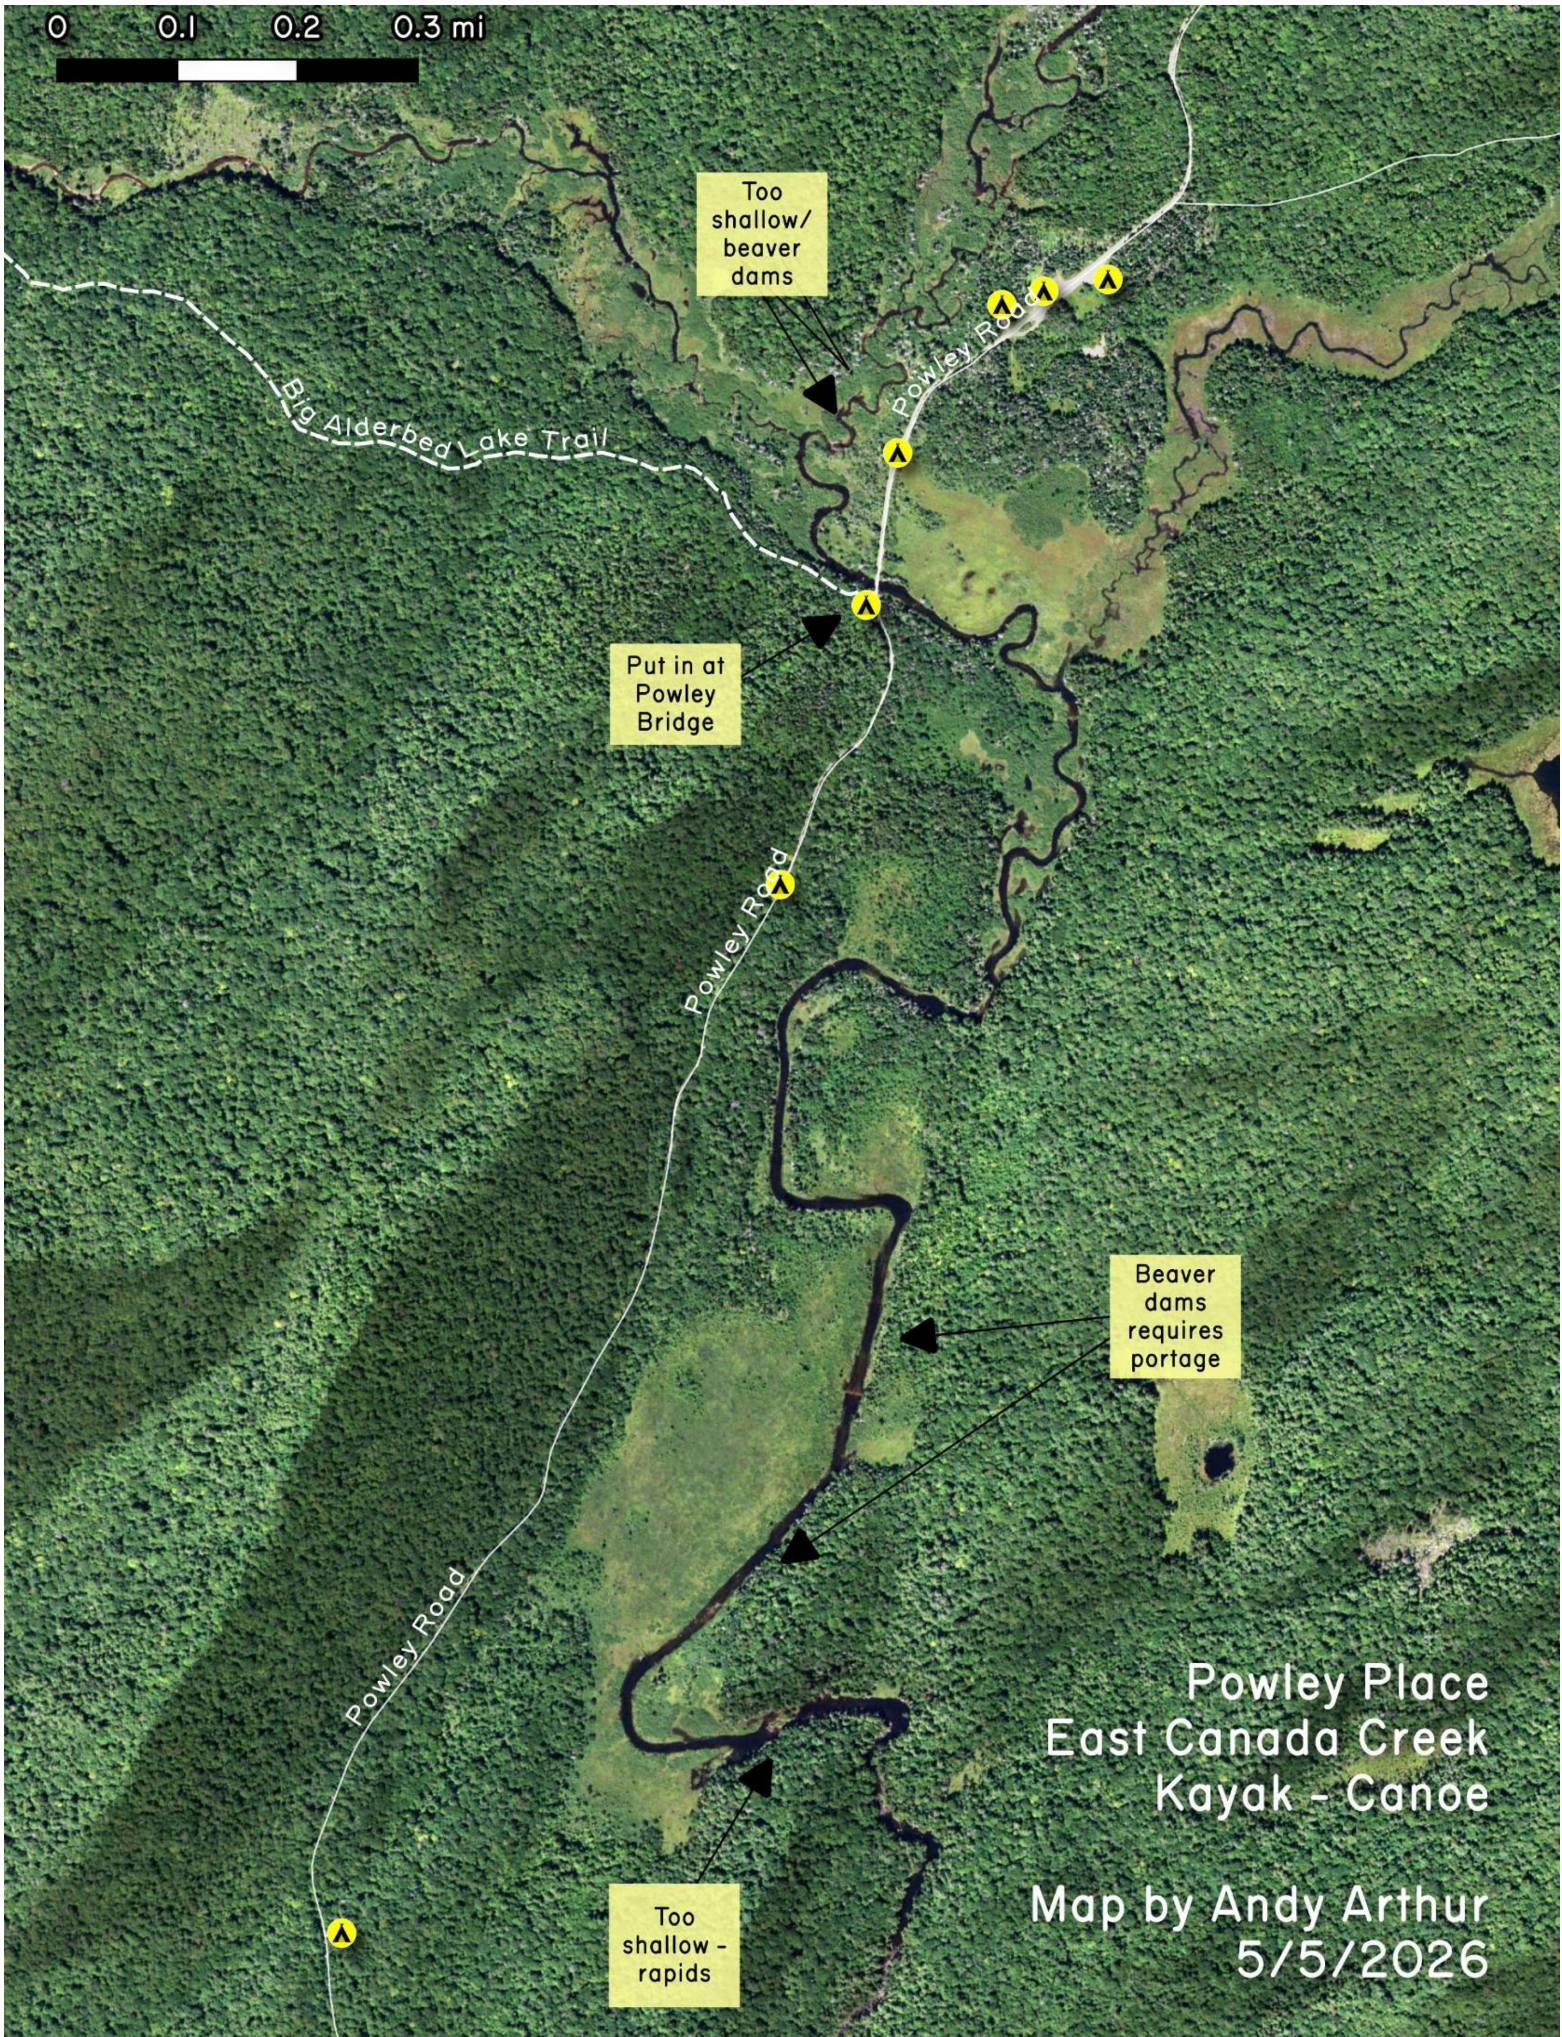

0 0.1 0.2 0.3 mi

Too shallow/
beaver
dams

Big Alderbed Lake Trail

Powley Road

Put in at
Powley
Bridge

Powley Road

Beaver
dams
requires
portage

Powley Place
East Canada Creek
Kayak - Canoe

Powley Road

Too shallow -
rapids

Map by Andy Arthur
5/5/2026