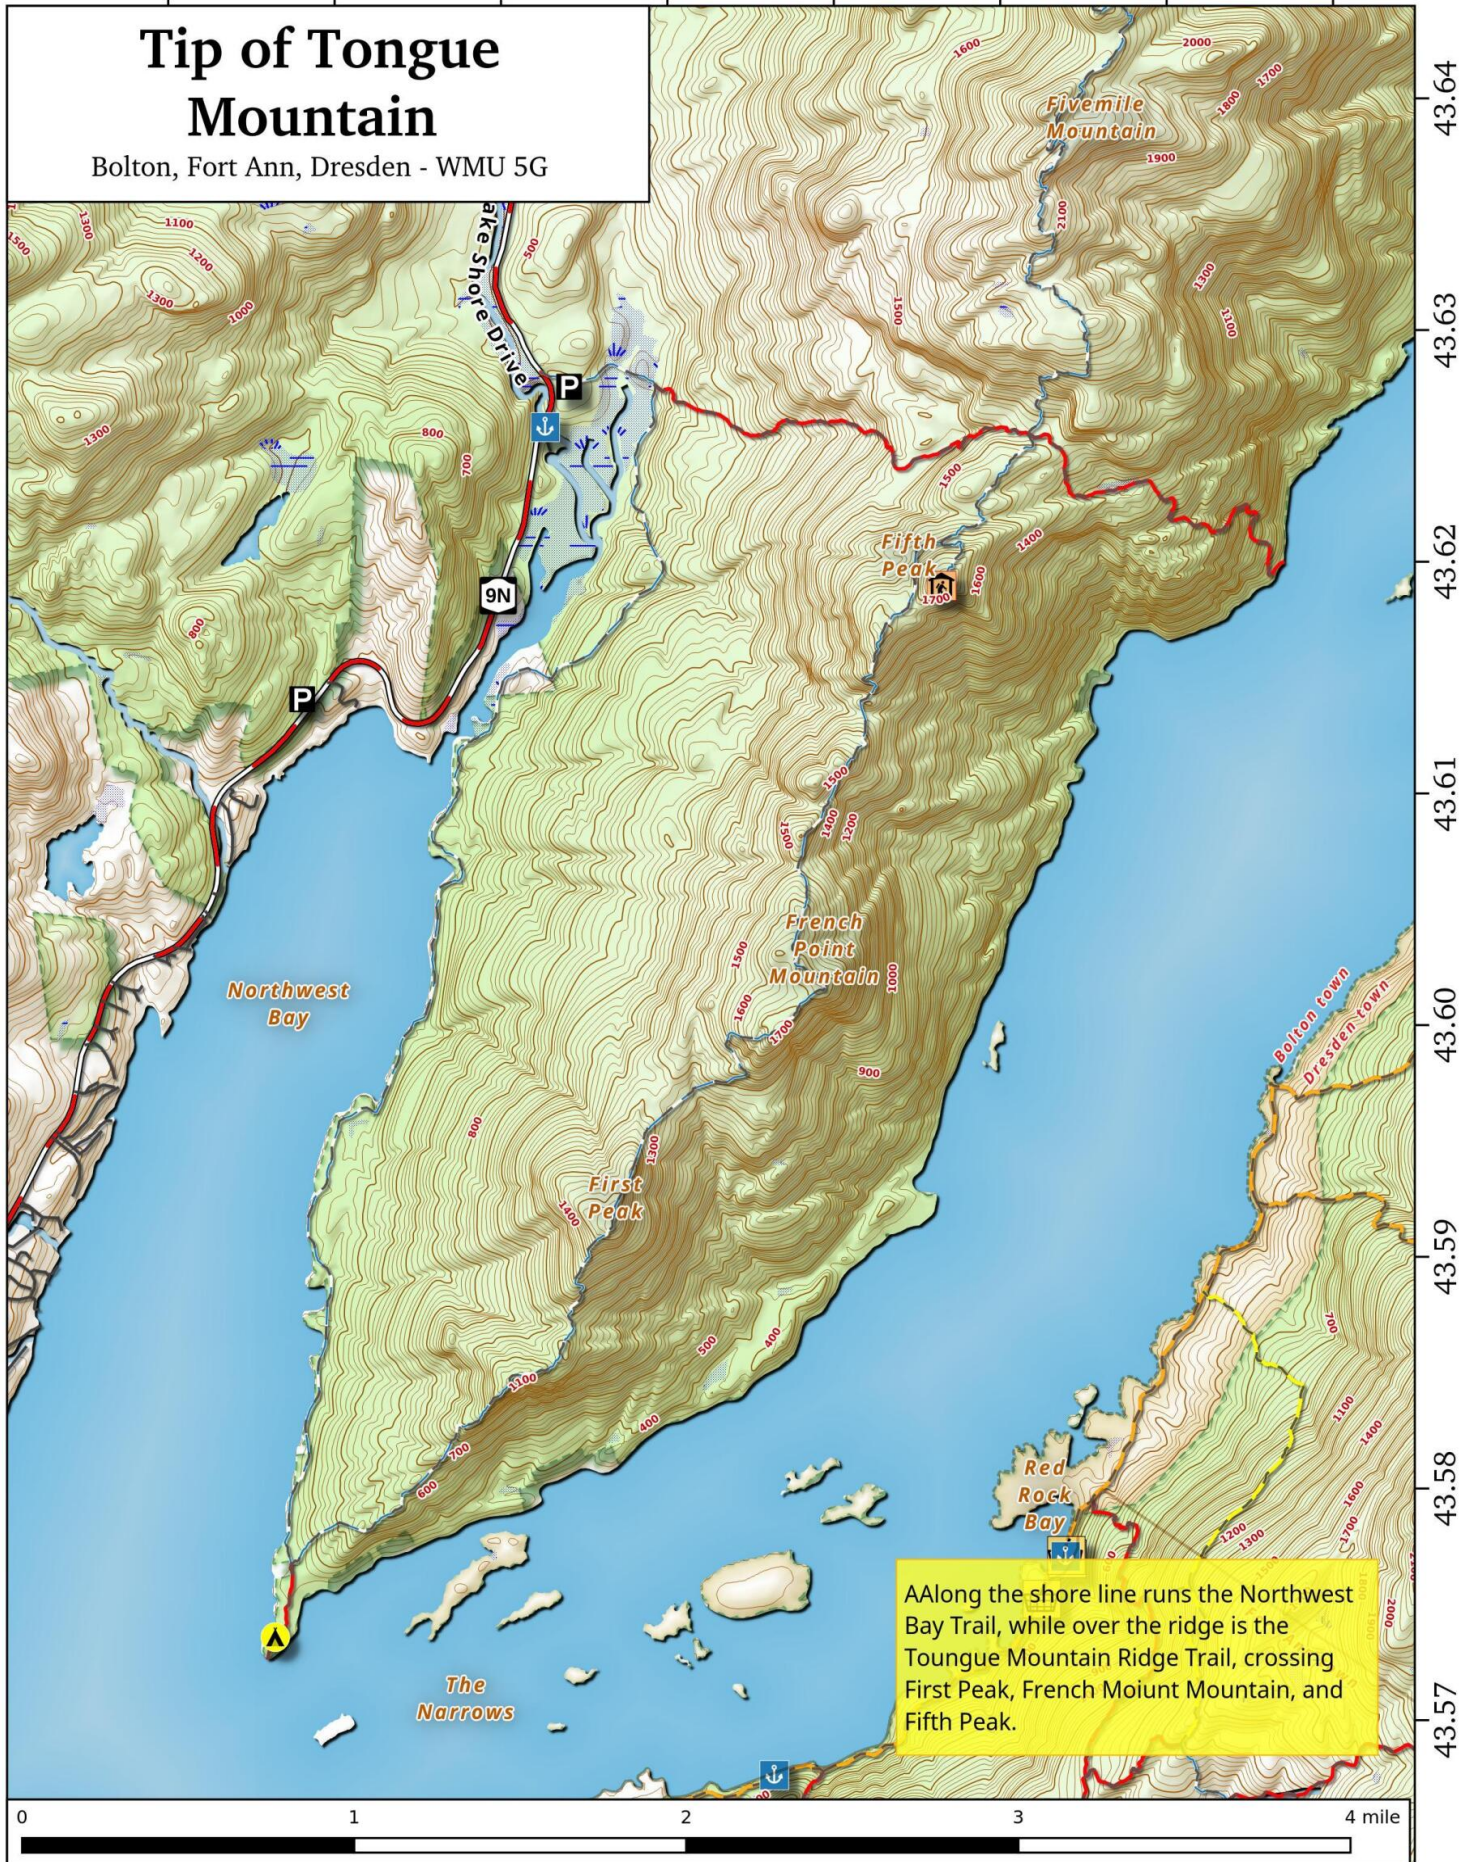

-73.63 -73.62 -73.61 -73.60 -73.59 -73.58 -73.57 -73.56

Tip of Tongue Mountain

Bolton, Fort Ann, Dresden - WMU 5G

Along the shore line runs the Northwest Bay Trail, while over the ridge is the Tongue Mountain Ridge Trail, crossing First Peak, French Point Mountain, and Fifth Peak.