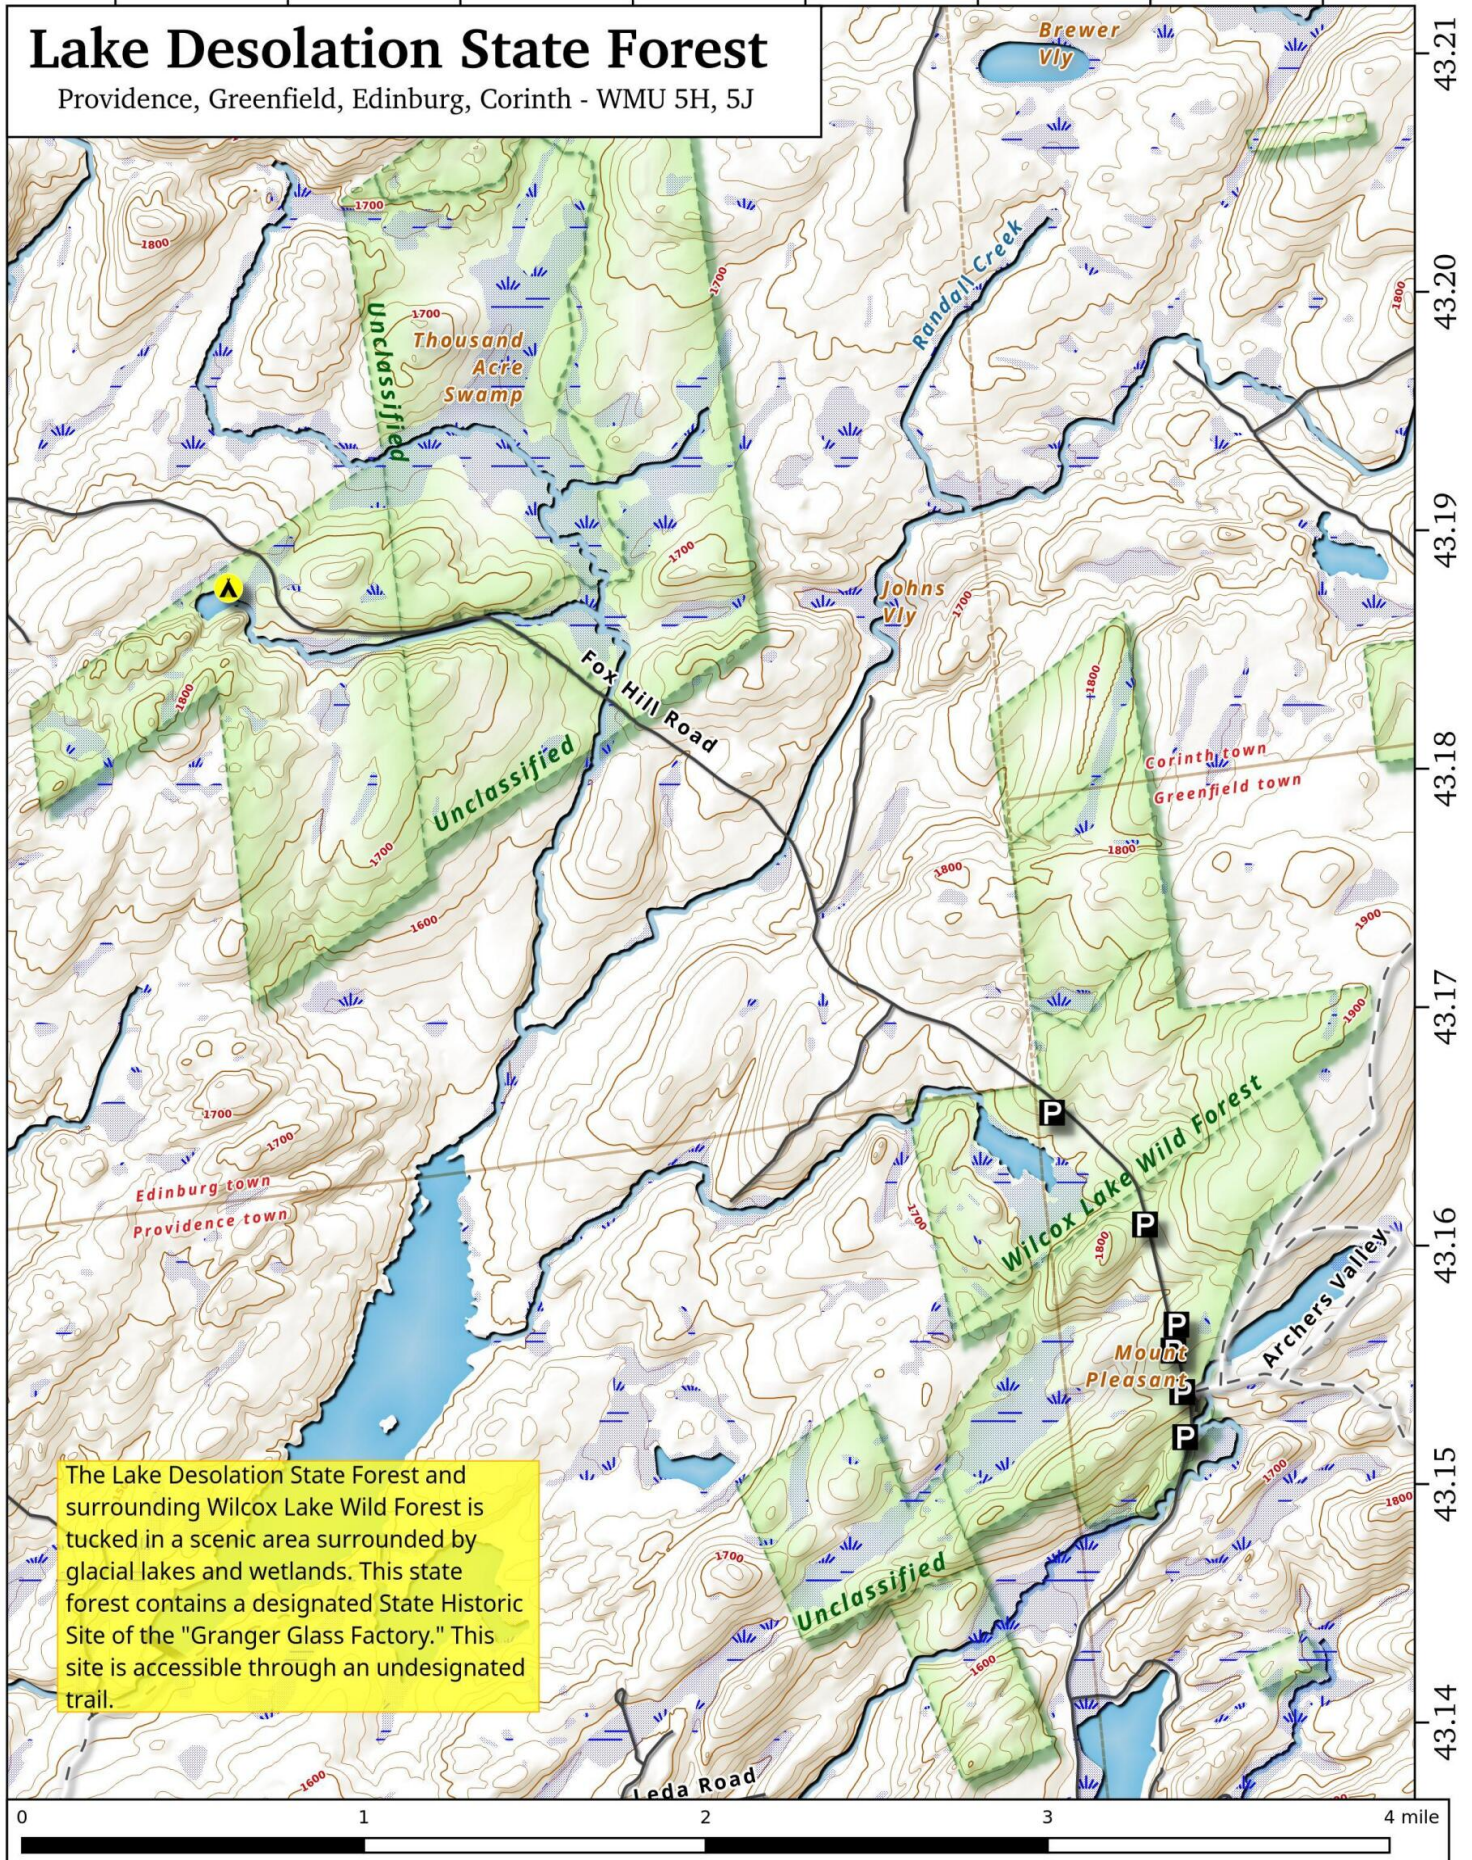

-74.03 -74.02 -74.01 -74.00 -73.99 -73.98 -73.97 -73.96

# Lake Desolation State Forest

Providence, Greenfield, Edinburg, Corinth - WMU 5H, 5J

The Lake Desolation State Forest and surrounding Wilcox Lake Wild Forest is tucked in a scenic area surrounded by glacial lakes and wetlands. This state forest contains a designated State Historic Site of the "Granger Glass Factory." This site is accessible through an undesignated trail.