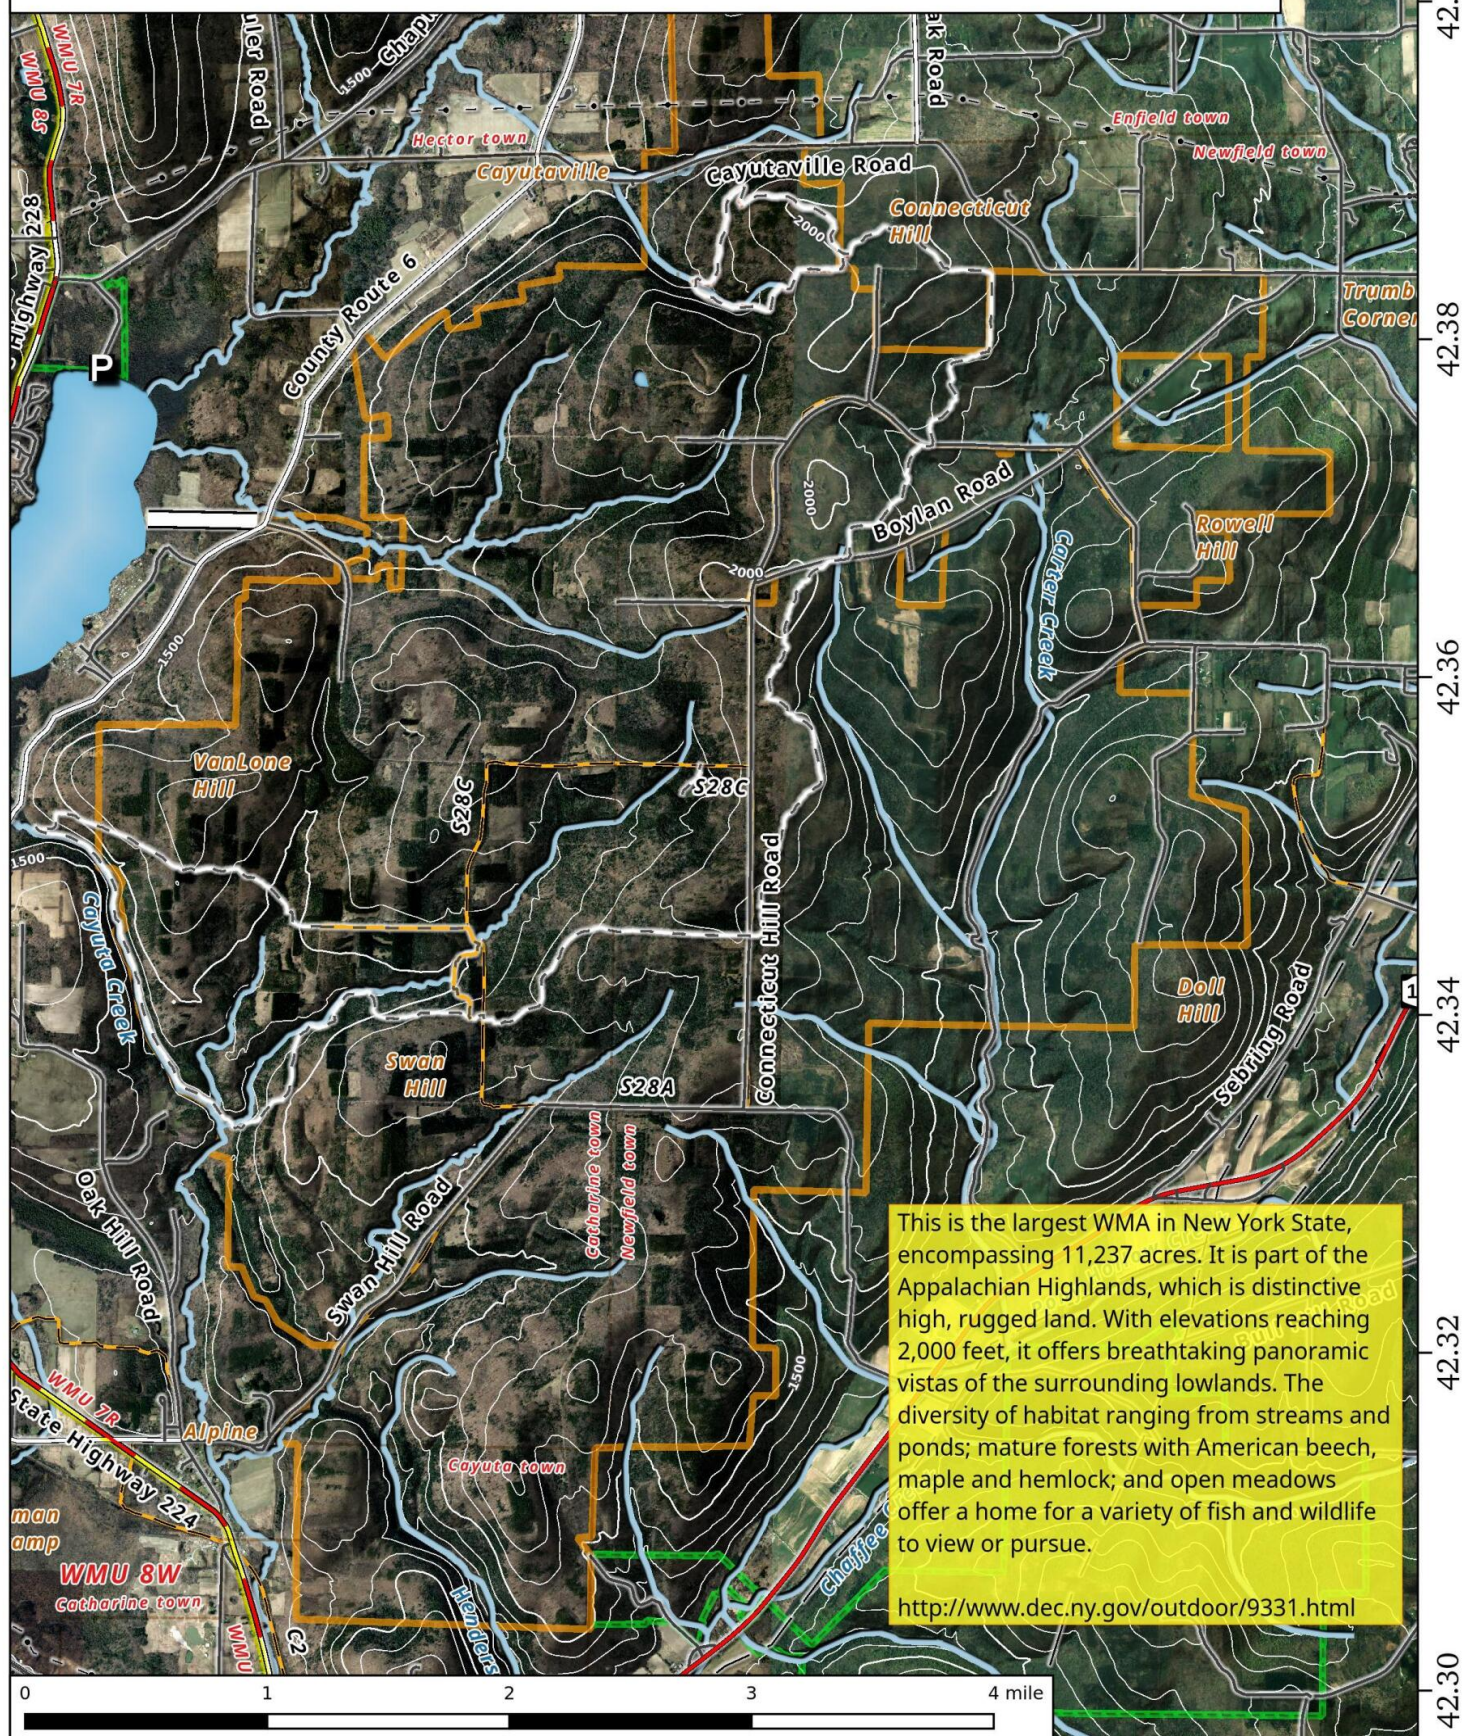

-76.74 -76.72 -76.70 -76.68 -76.66 -76.64

Connecticut Hill Wildlife Management Area

Veteran, Newfield, Ithaca, Enfield, Montour, Hector, Cayuta, Catharine - WMU 7R, 8S, 8W

Connecticut Hill Wildlife Management Area Map, April 4, 2018 by AndyArthur.org in QGIS 2.18.11 and Python. Street Map is Copyright © OpenStreetMap contributors, CC BY-SA. NYSDEC Data: LiDAR/DEM, Borders, ADK Wetlands, Trails, Assets. True North. 1 inch = 0.8 miles. Projection: NAD83 / UTM zone 18N. Coordinates: 0.02° latitude-longitude (WGS84). Contours are 0 feet.