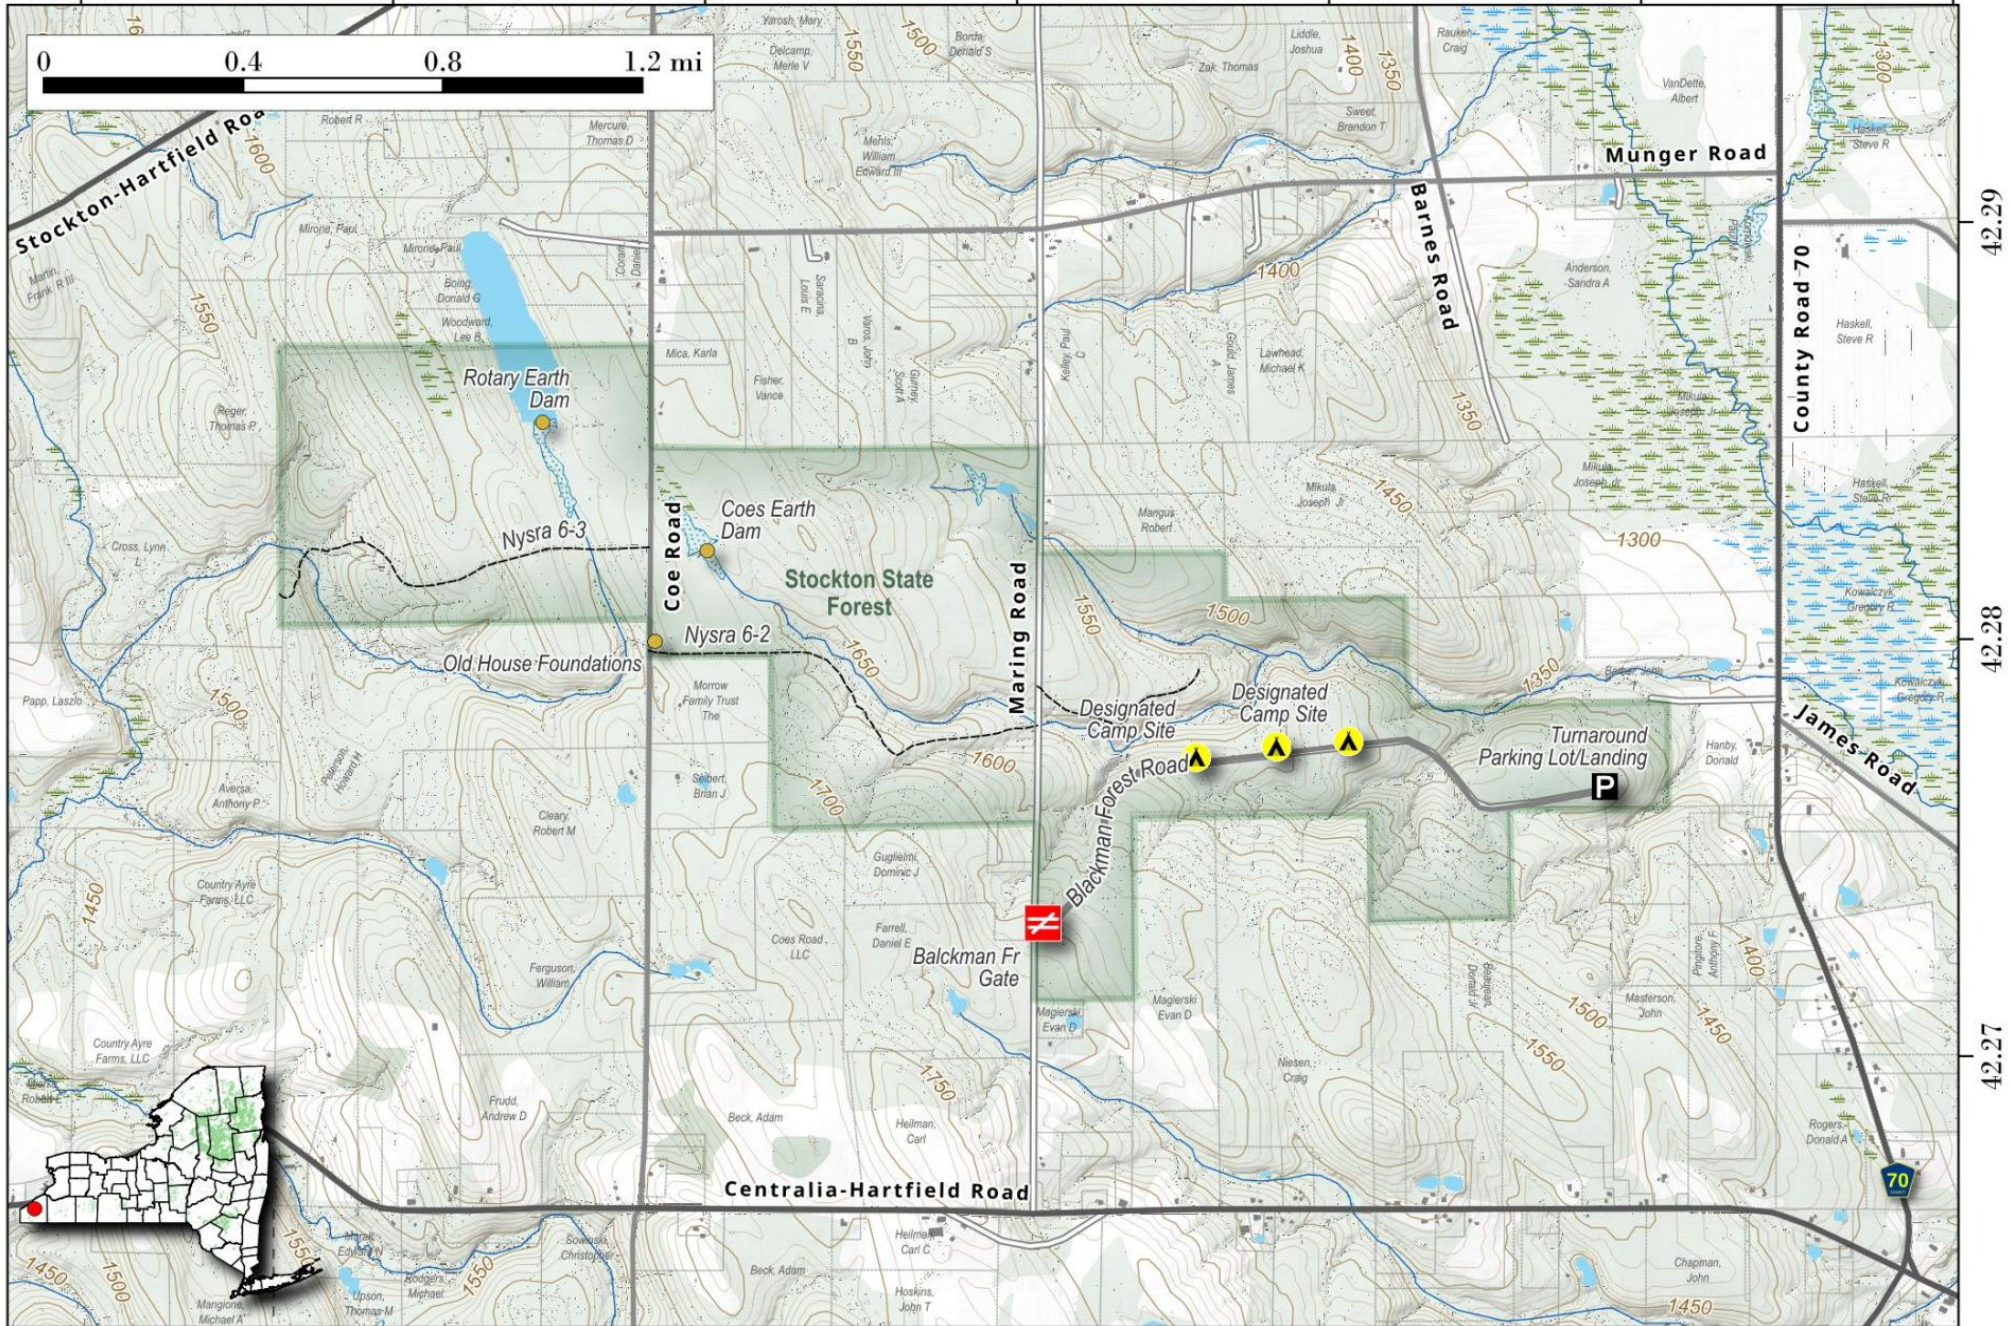

# Stockton State Forest.

977 acres. There are four designated campsites on Blackman Forest Road that are available on a first come, first served basis.

Map created by Andy Arthur on 10/23/2024 in QGIS 3.34.11-Prizren. Contains US Forest Service Base Map and DEC data. More maps at [andyarthur.org](http://andyarthur.org).

-79.42      -79.41      -79.40      -79.38      -79.37      -79.36      -79.35

42.29

42.28

42.27