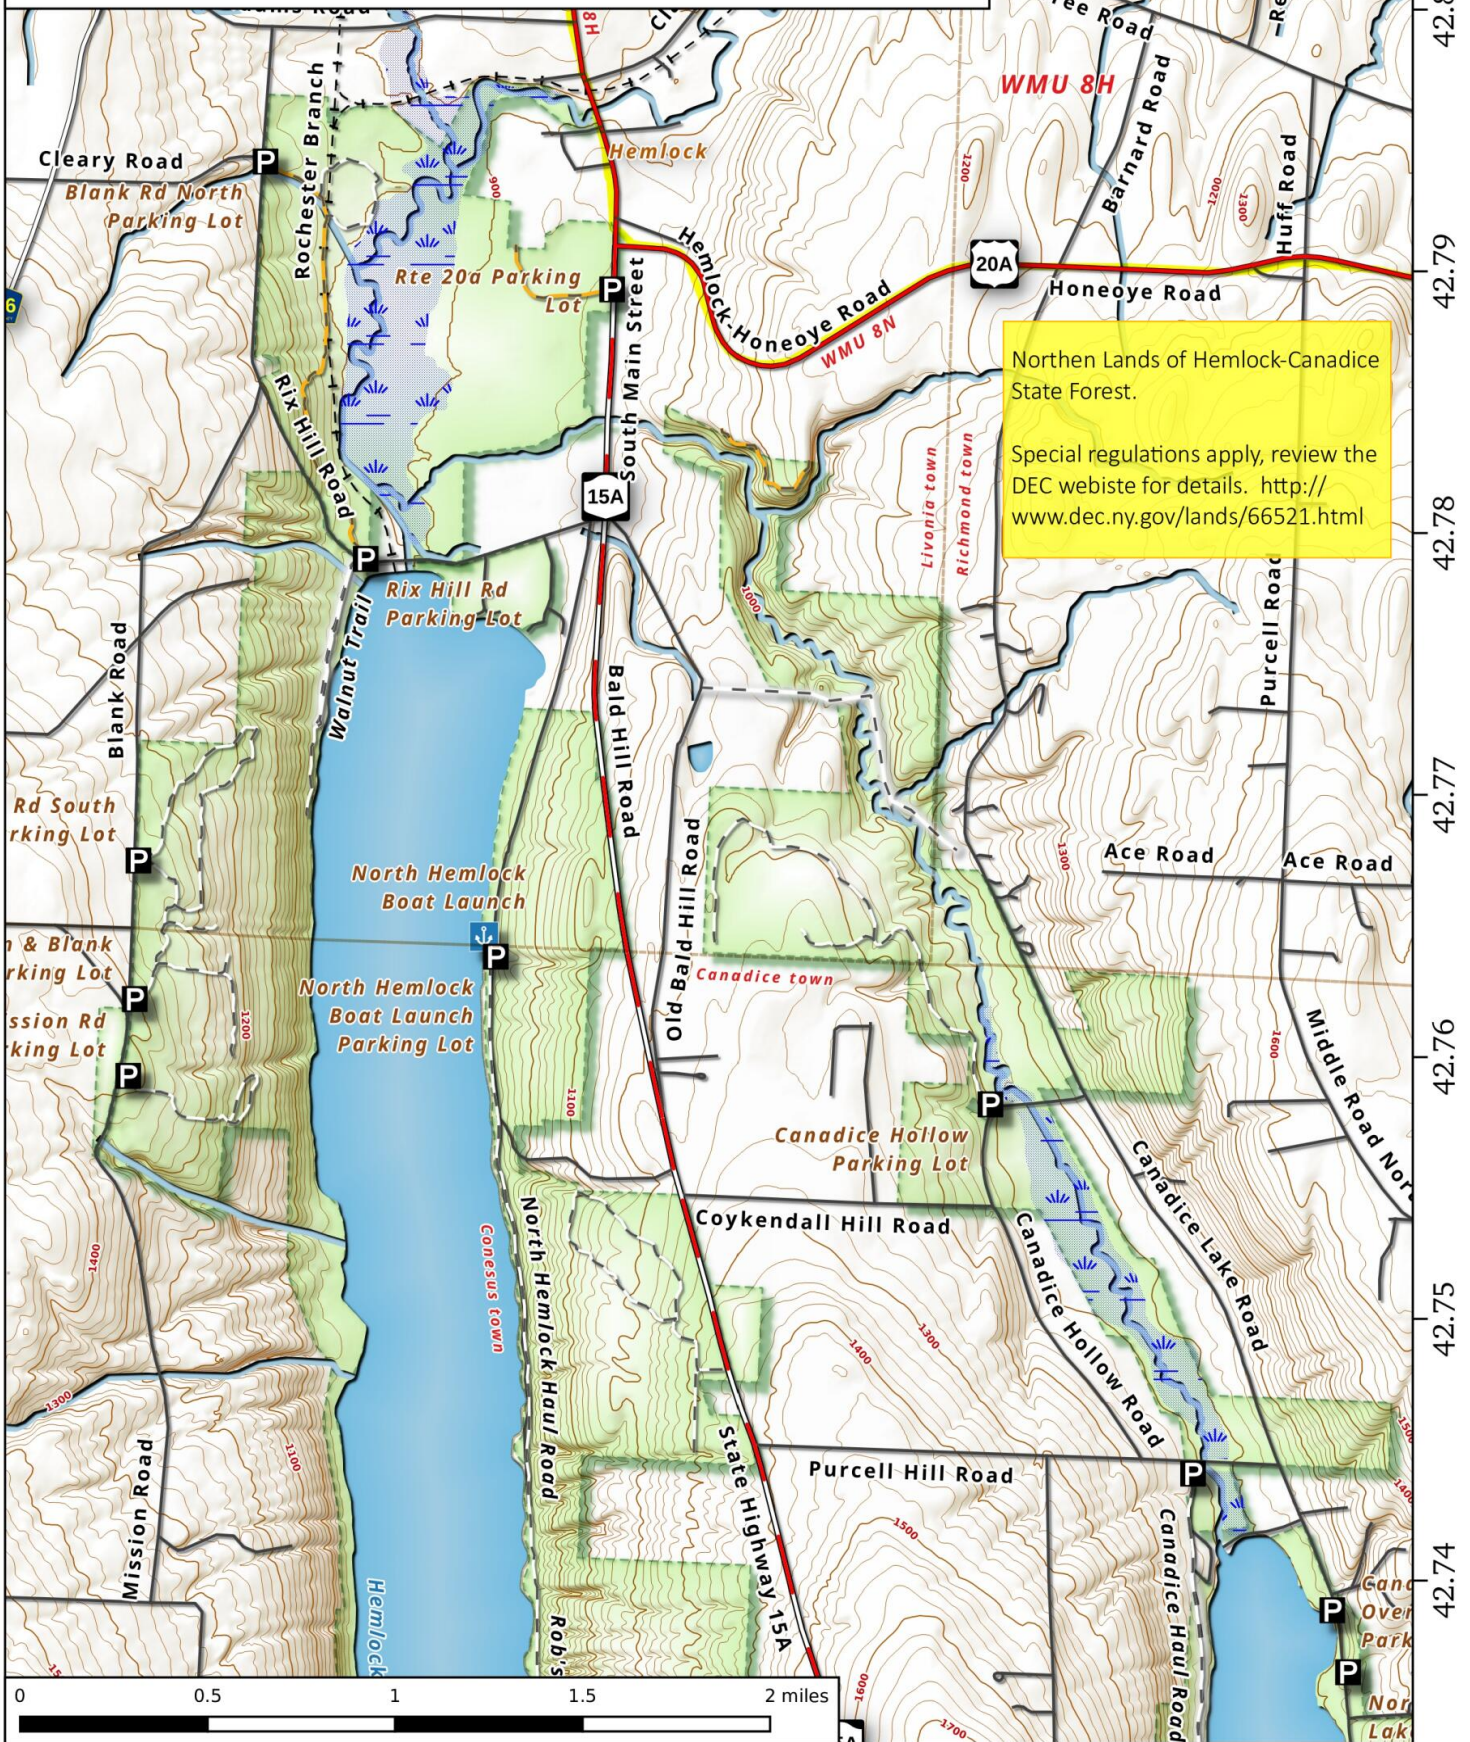

# Hemlock Lake and Canadice Hollow

Richmond, Canadice, Livonia, Conesus - WMU 8N

Northern Lands of Hemlock-Canadice State Forest.  
Special regulations apply, review the DEC website for details. <http://www.dec.ny.gov/lands/66521.html>

Hemlock Lake and Canadice Hollow Map, May 18, 2018 by AndyArthur.org in QGIS 3.0.2-Girona and Python. Street Map is Copyright © OpenStreetMap contributors, CC BY-SA. NYSDEC Data: LiDAR/DEM, Borders, ADK Wetlands, Trails, Assets. True North. 1 inch = 0.3 miles. Projection: NAD83 / UTM zone 18N. Coordinates: 0.01° latitude-longitude (WGS84). Contours are 20 feet.