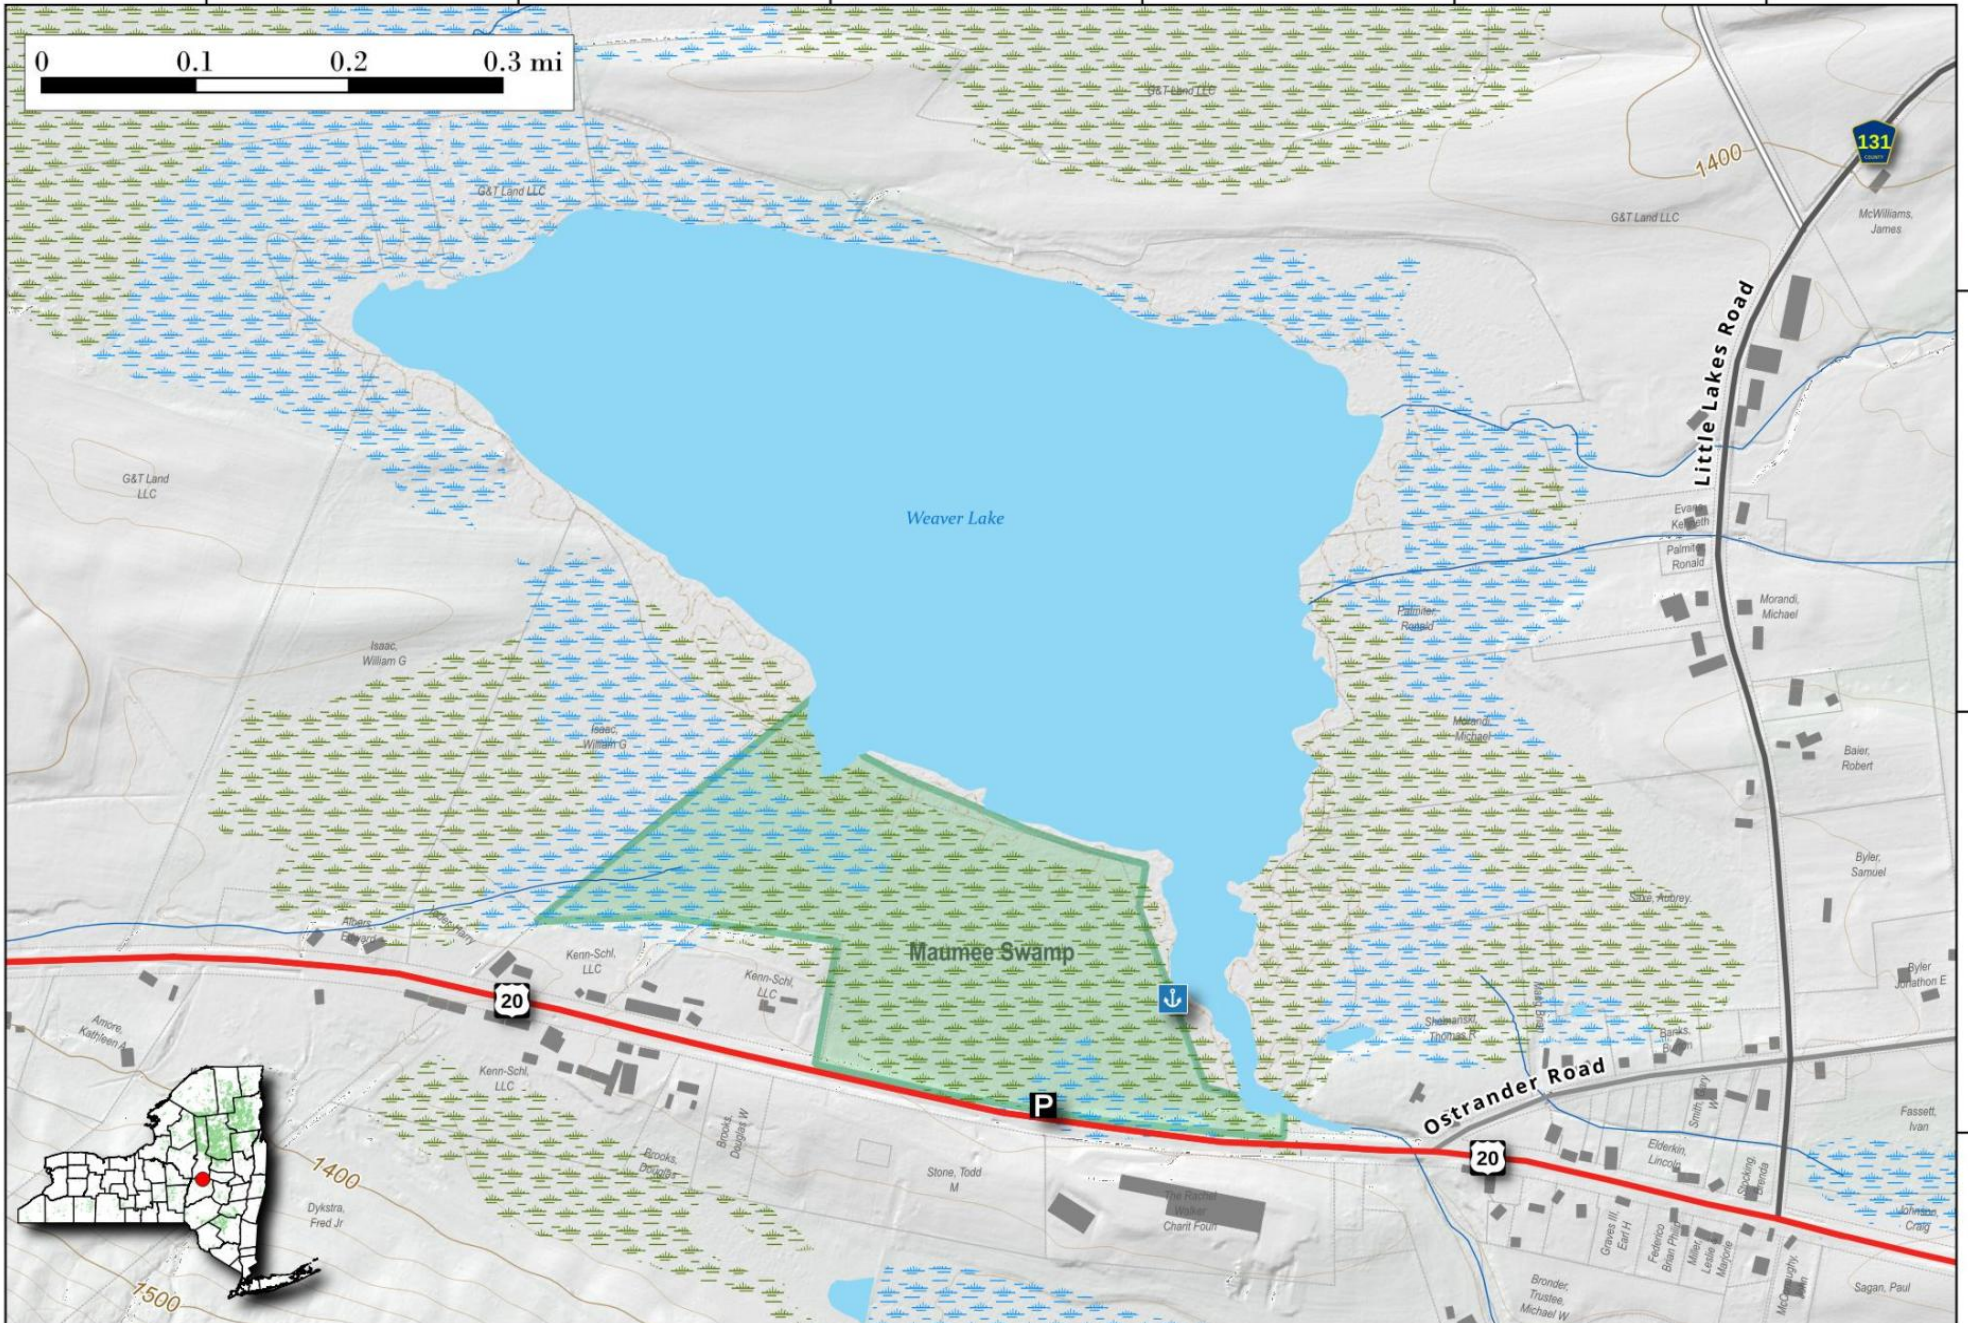

# Weaver Lake.

Lake along US 20 in Warren outside of Richfield Springs with a small parking area and a short portage down to a pond.

Map created by Andy Arthur on 10/22/2024 in QGIS 3.34.11-Prizren. Contains US Forest Service Base Map and DEC data. More maps at [andyarthur.org](http://andyarthur.org).

-74.94

-74.94

-74.93

-74.93

-74.92

-74.92

0 0.1 0.2 0.3 mi

42.86

42.85

42.85