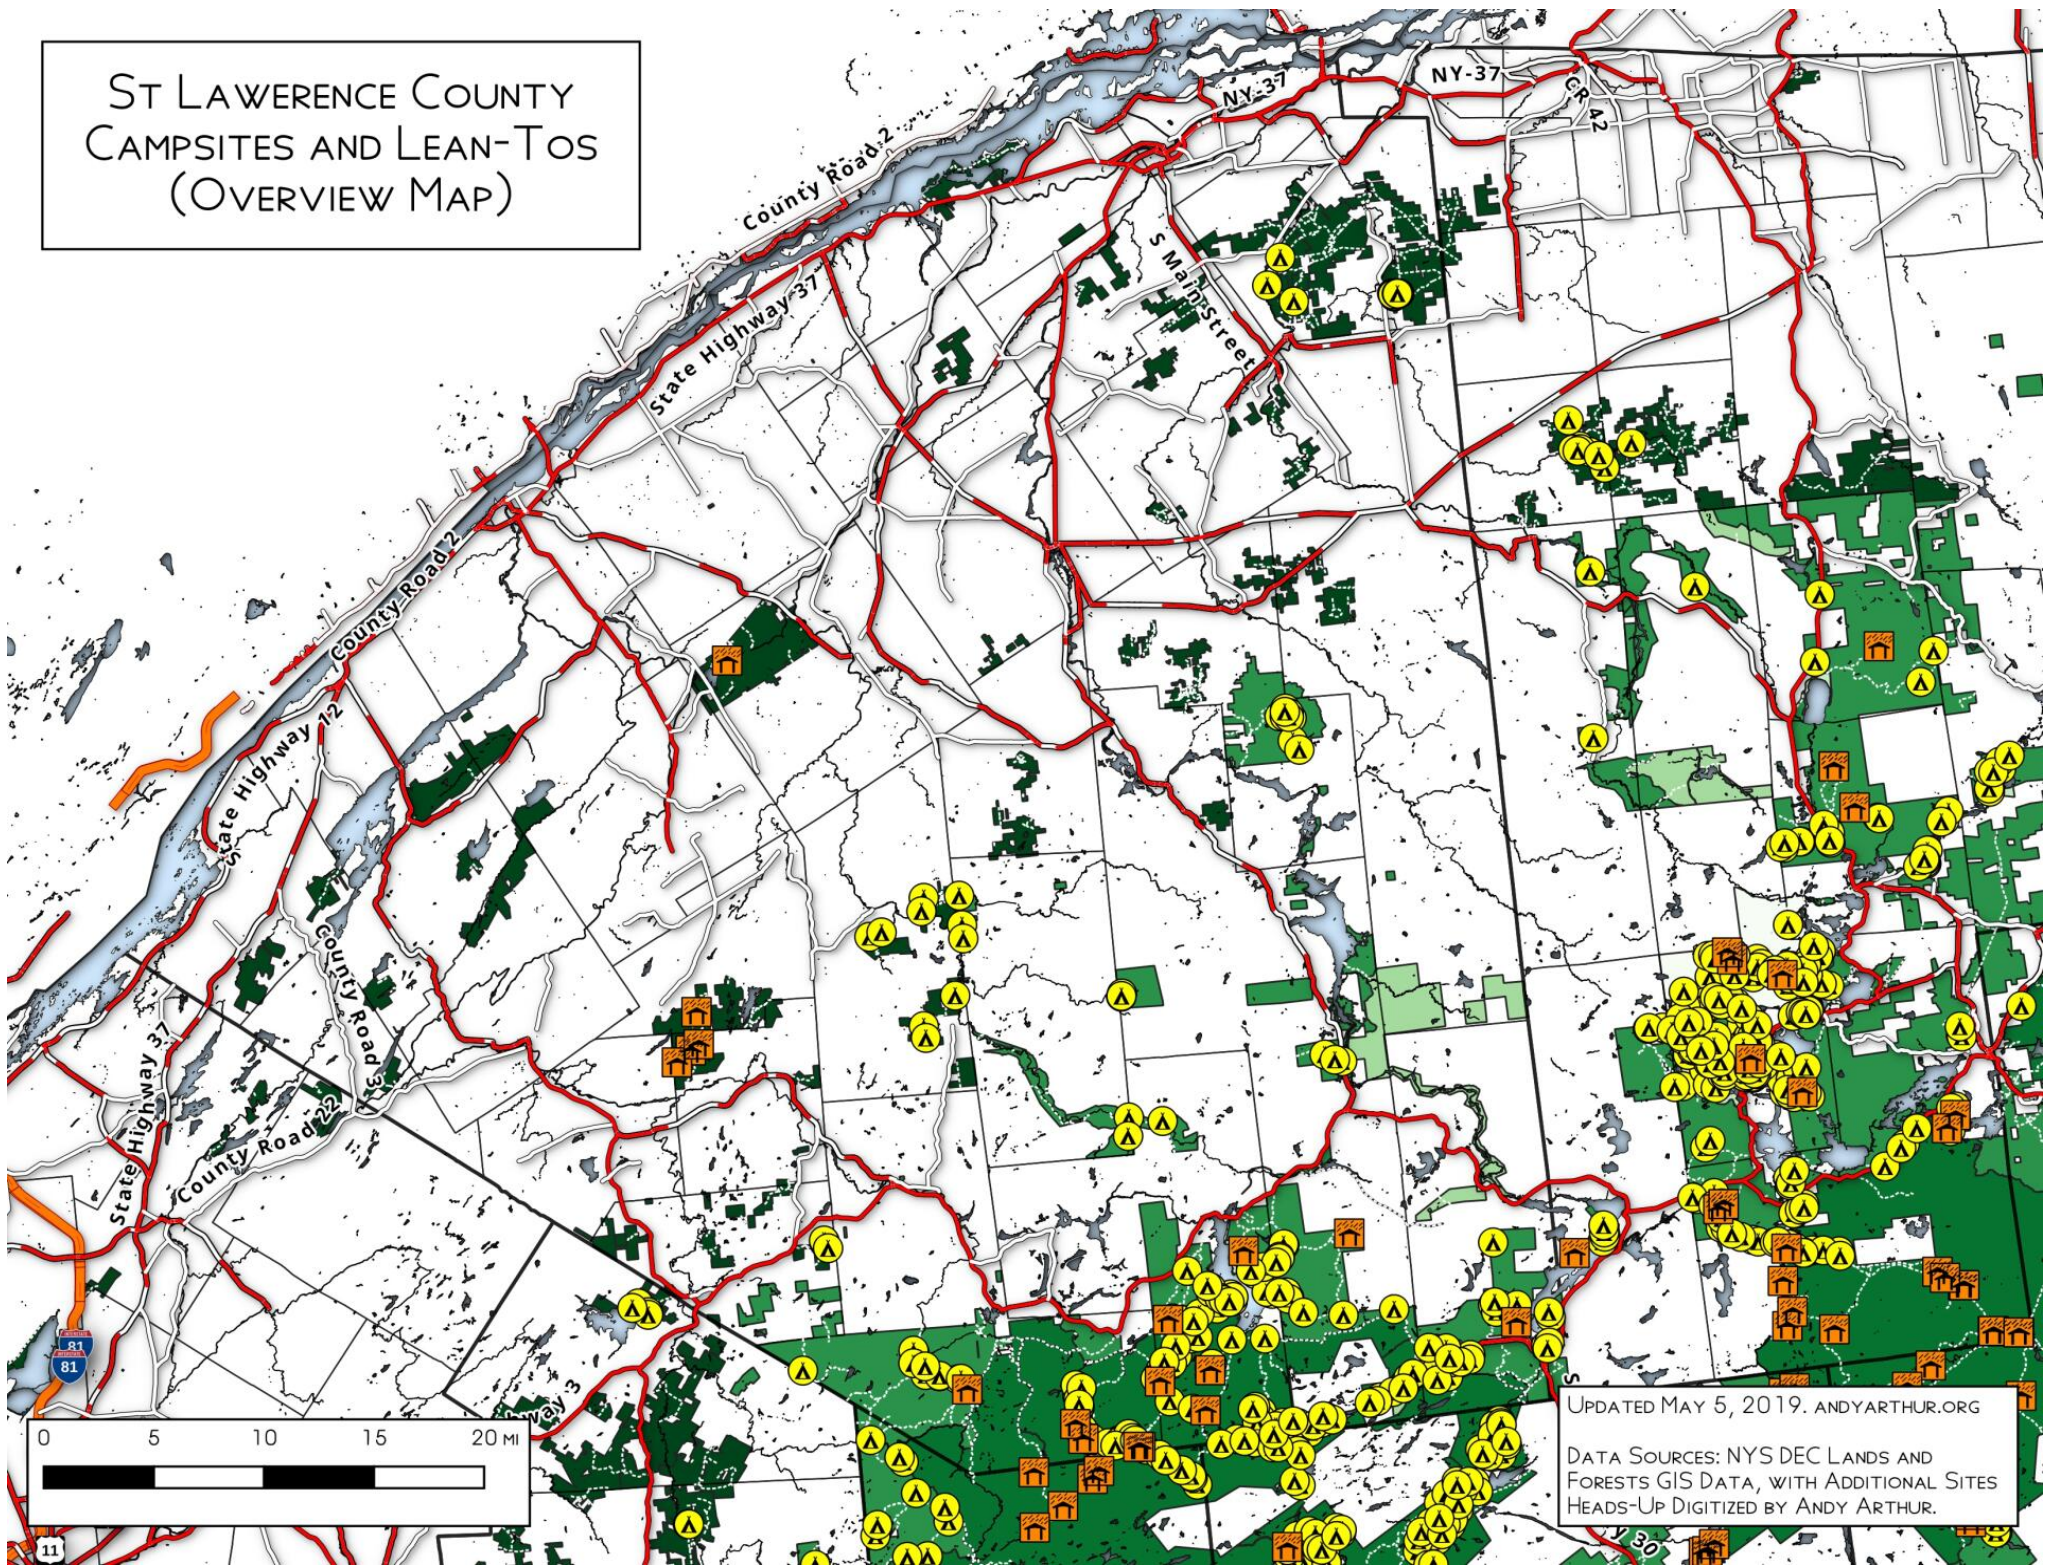

ST LAWRENCE COUNTY CAMPSITES AND LEAN-TOS (OVERVIEW MAP)

UPDATED MAY 5, 2019. ANDYARTHUR.ORG
DATA SOURCES: NYS DEC LANDS AND FORESTS GIS DATA, WITH ADDITIONAL SITES HEADS-UP DIGITIZED BY ANDY ARTHUR.