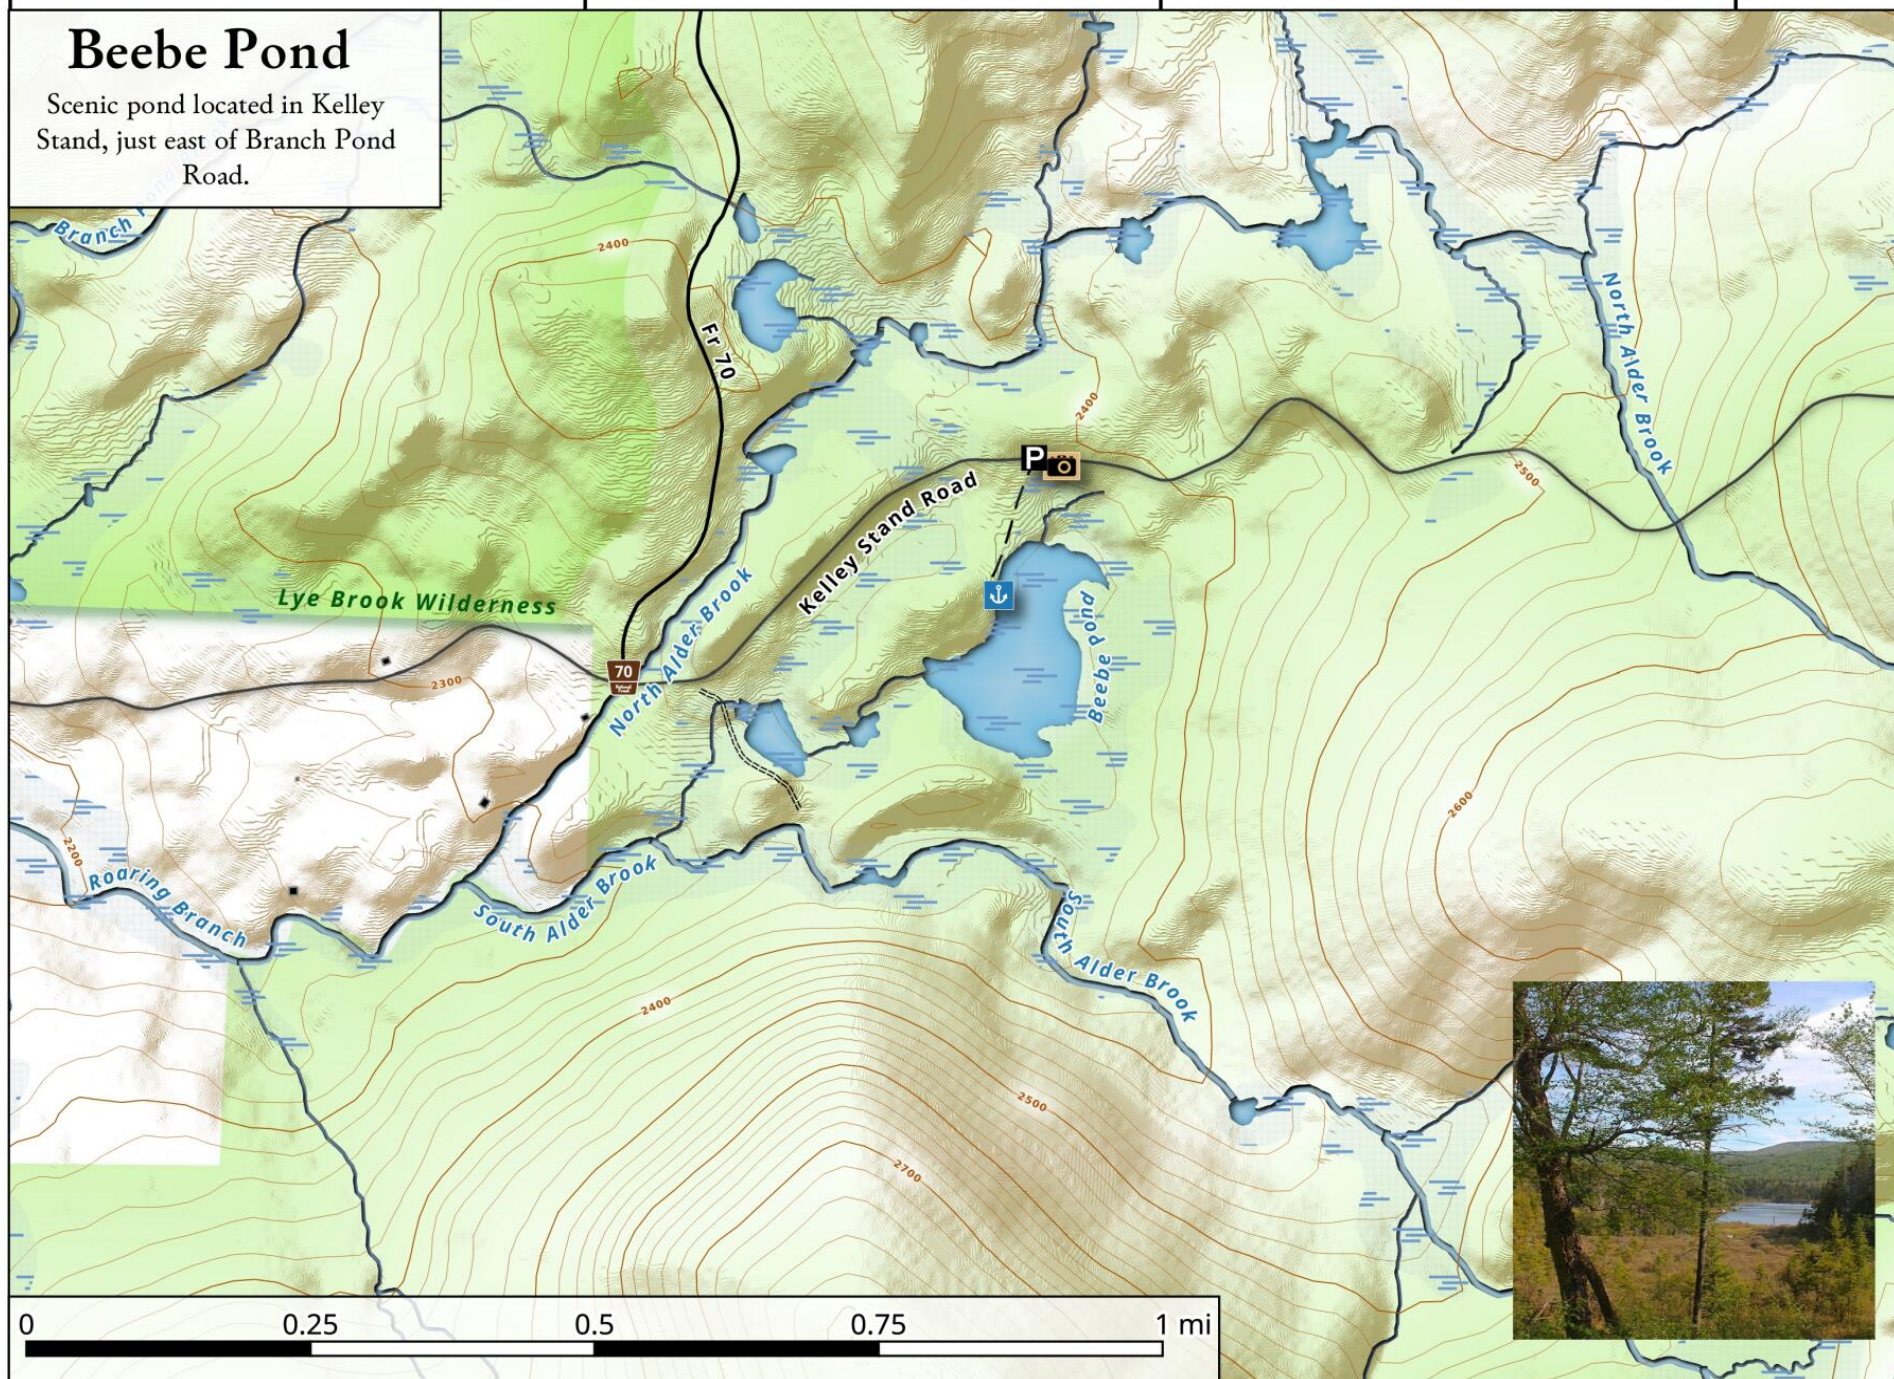

-73.05

-73.04

-73.03

-73.02

43.06

43.05

Beebe Pond

Scenic pond located in Kelley Stand, just east of Branch Pond Road.

Updated: October 29, 2020 by AndyArthur.org in QGIS 3.16.0-Hannover and Python. Street Map is Copyright © OpenStreetMap contributors, CC BY-SA. USFS Data is from VT GIS. Projection: NAD83 / UTM zone 18N. (WGS84). Contours are 20 feet.