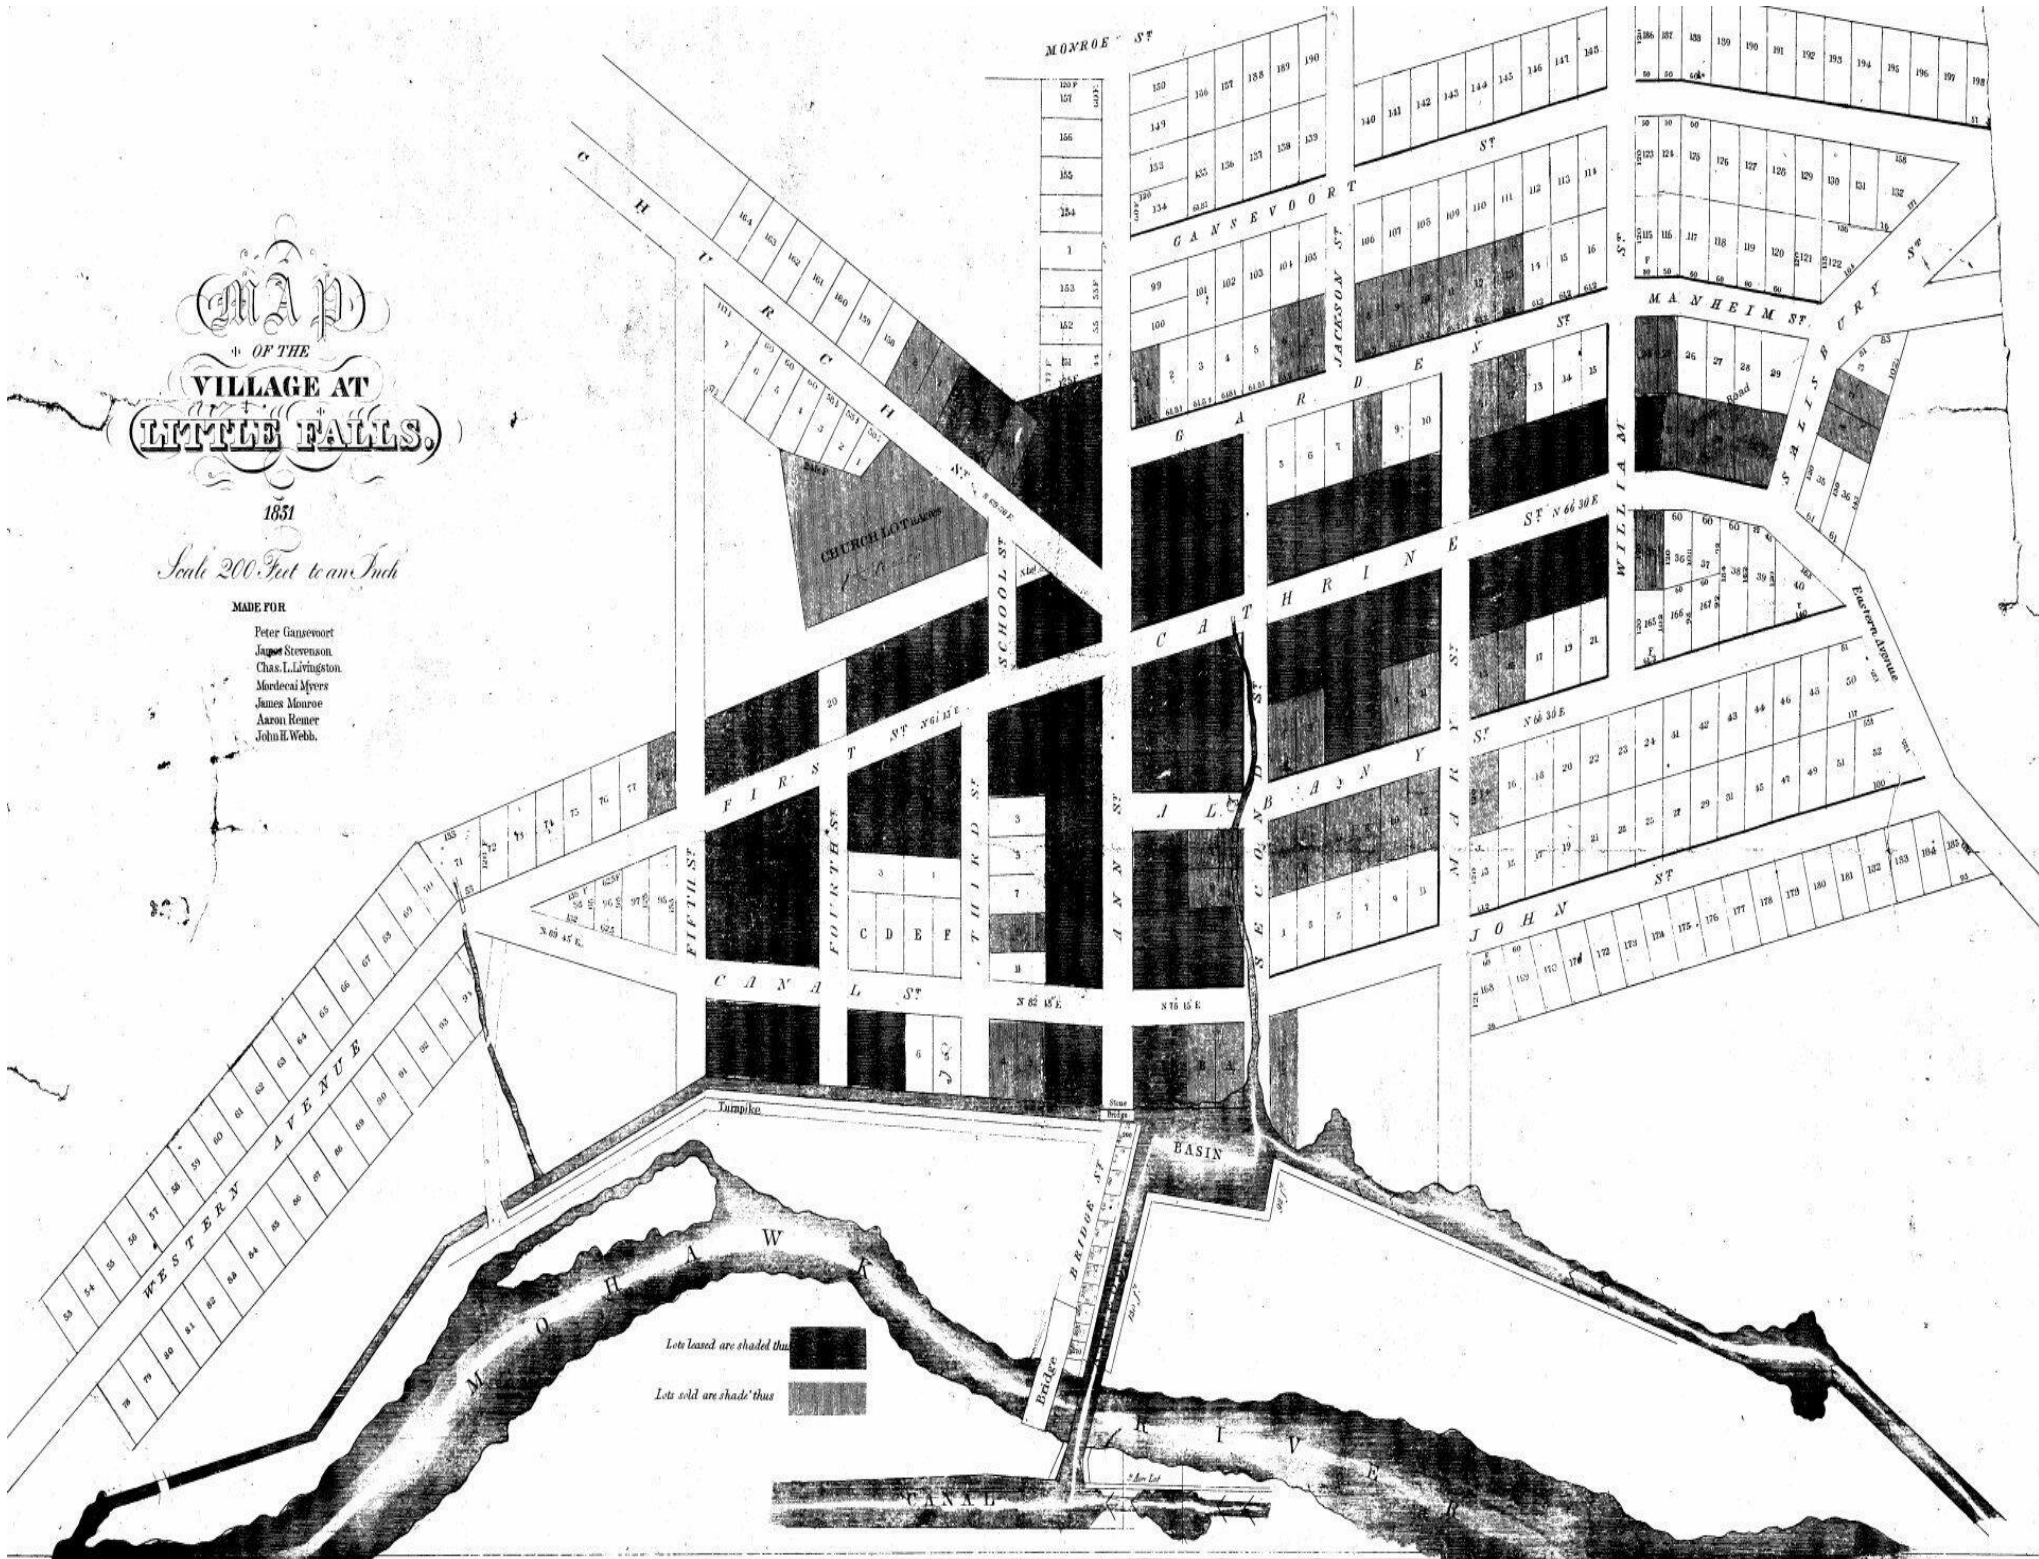

MAP
OF THE
VILLAGE AT
LITTLE FALLS.

1851

Scale 200 Feet to an Inch

MADE FOR

Lots leased are shaded thus [solid black square]

Lots sold are shaded thus [diagonally hatched square]