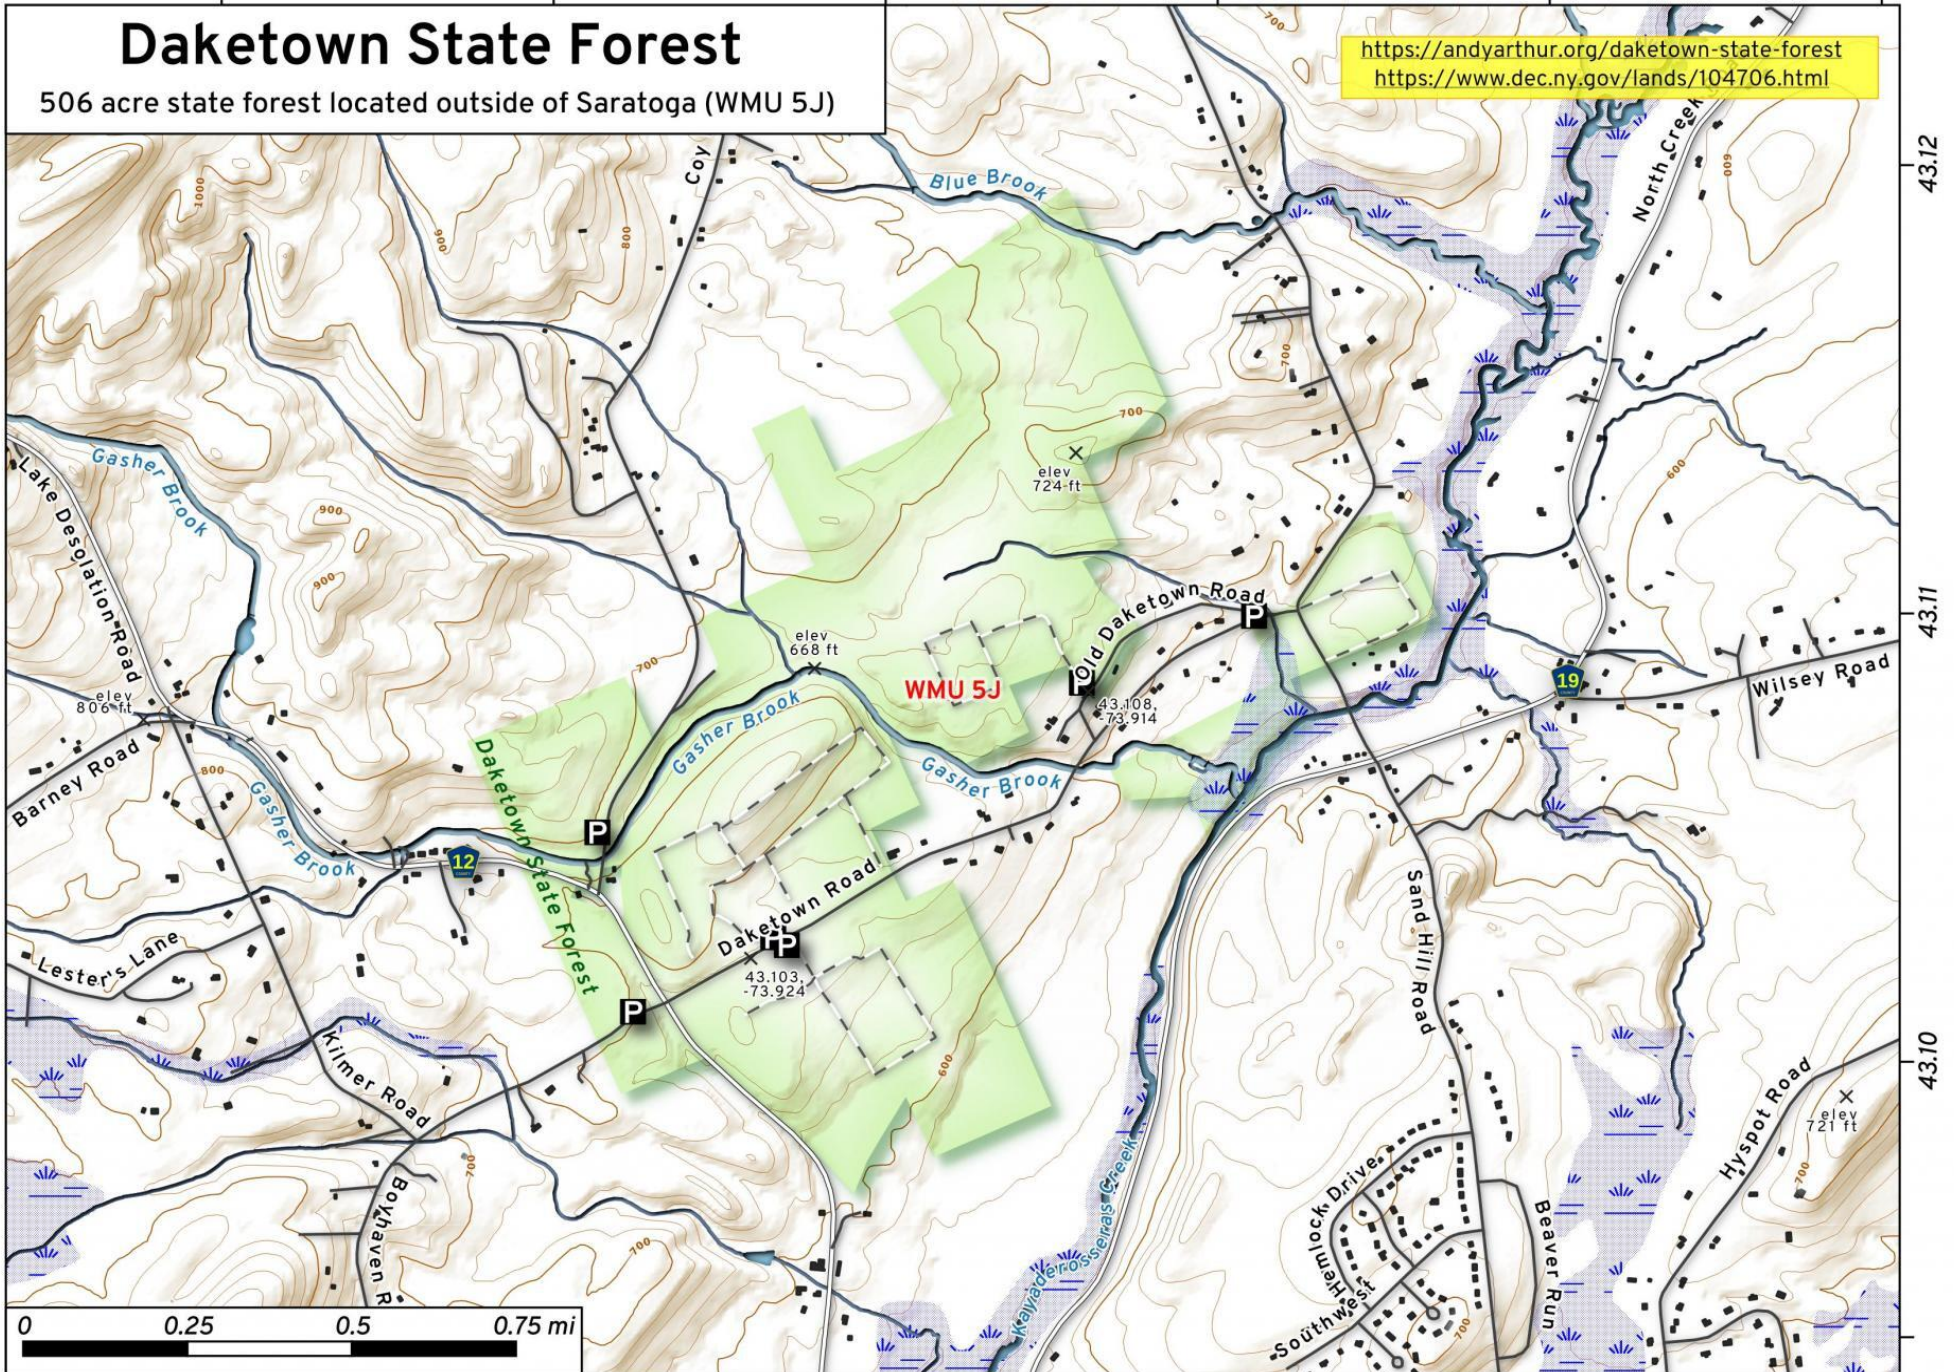

-73.94

-73.93

-73.92

-73.91

-73.90

-73.89

# Daketown State Forest

506 acre state forest located outside of Saratoga (WMU 5J)

<https://andyarthur.org/daketown-state-forest>  
<https://www.dec.ny.gov/lands/104706.html>

Daketown State Forest Map, February 7, 2021 by AndyArthur.org in QGIS 3.16.3-Hannover and Python. Street Map is Copyright © OpenStreetMap contributors, CC BY-SA. NYSDEC Data: LiDAR/DEM, Borders, ADK Wetlands, Trails, Assets. True North. 1 inch = 0.3 miles. Projection: NAD83 / UTM zone 18N. Coordinates: 0.01° latitude-longitude (WGS84). Contours are 20 feet. Map is centered on 43.1086, -73.9183.