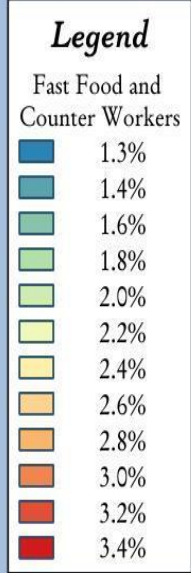

# Percent of Employment as Fast Food Counter Workers

(Metropolitan regions, with state averages outside of metropolitan regions)

Data Source:  
 Bureau of Labor Statistics, Occupational  
 Employment Statistics, May 2019  
<https://www.bls.gov/oes/>