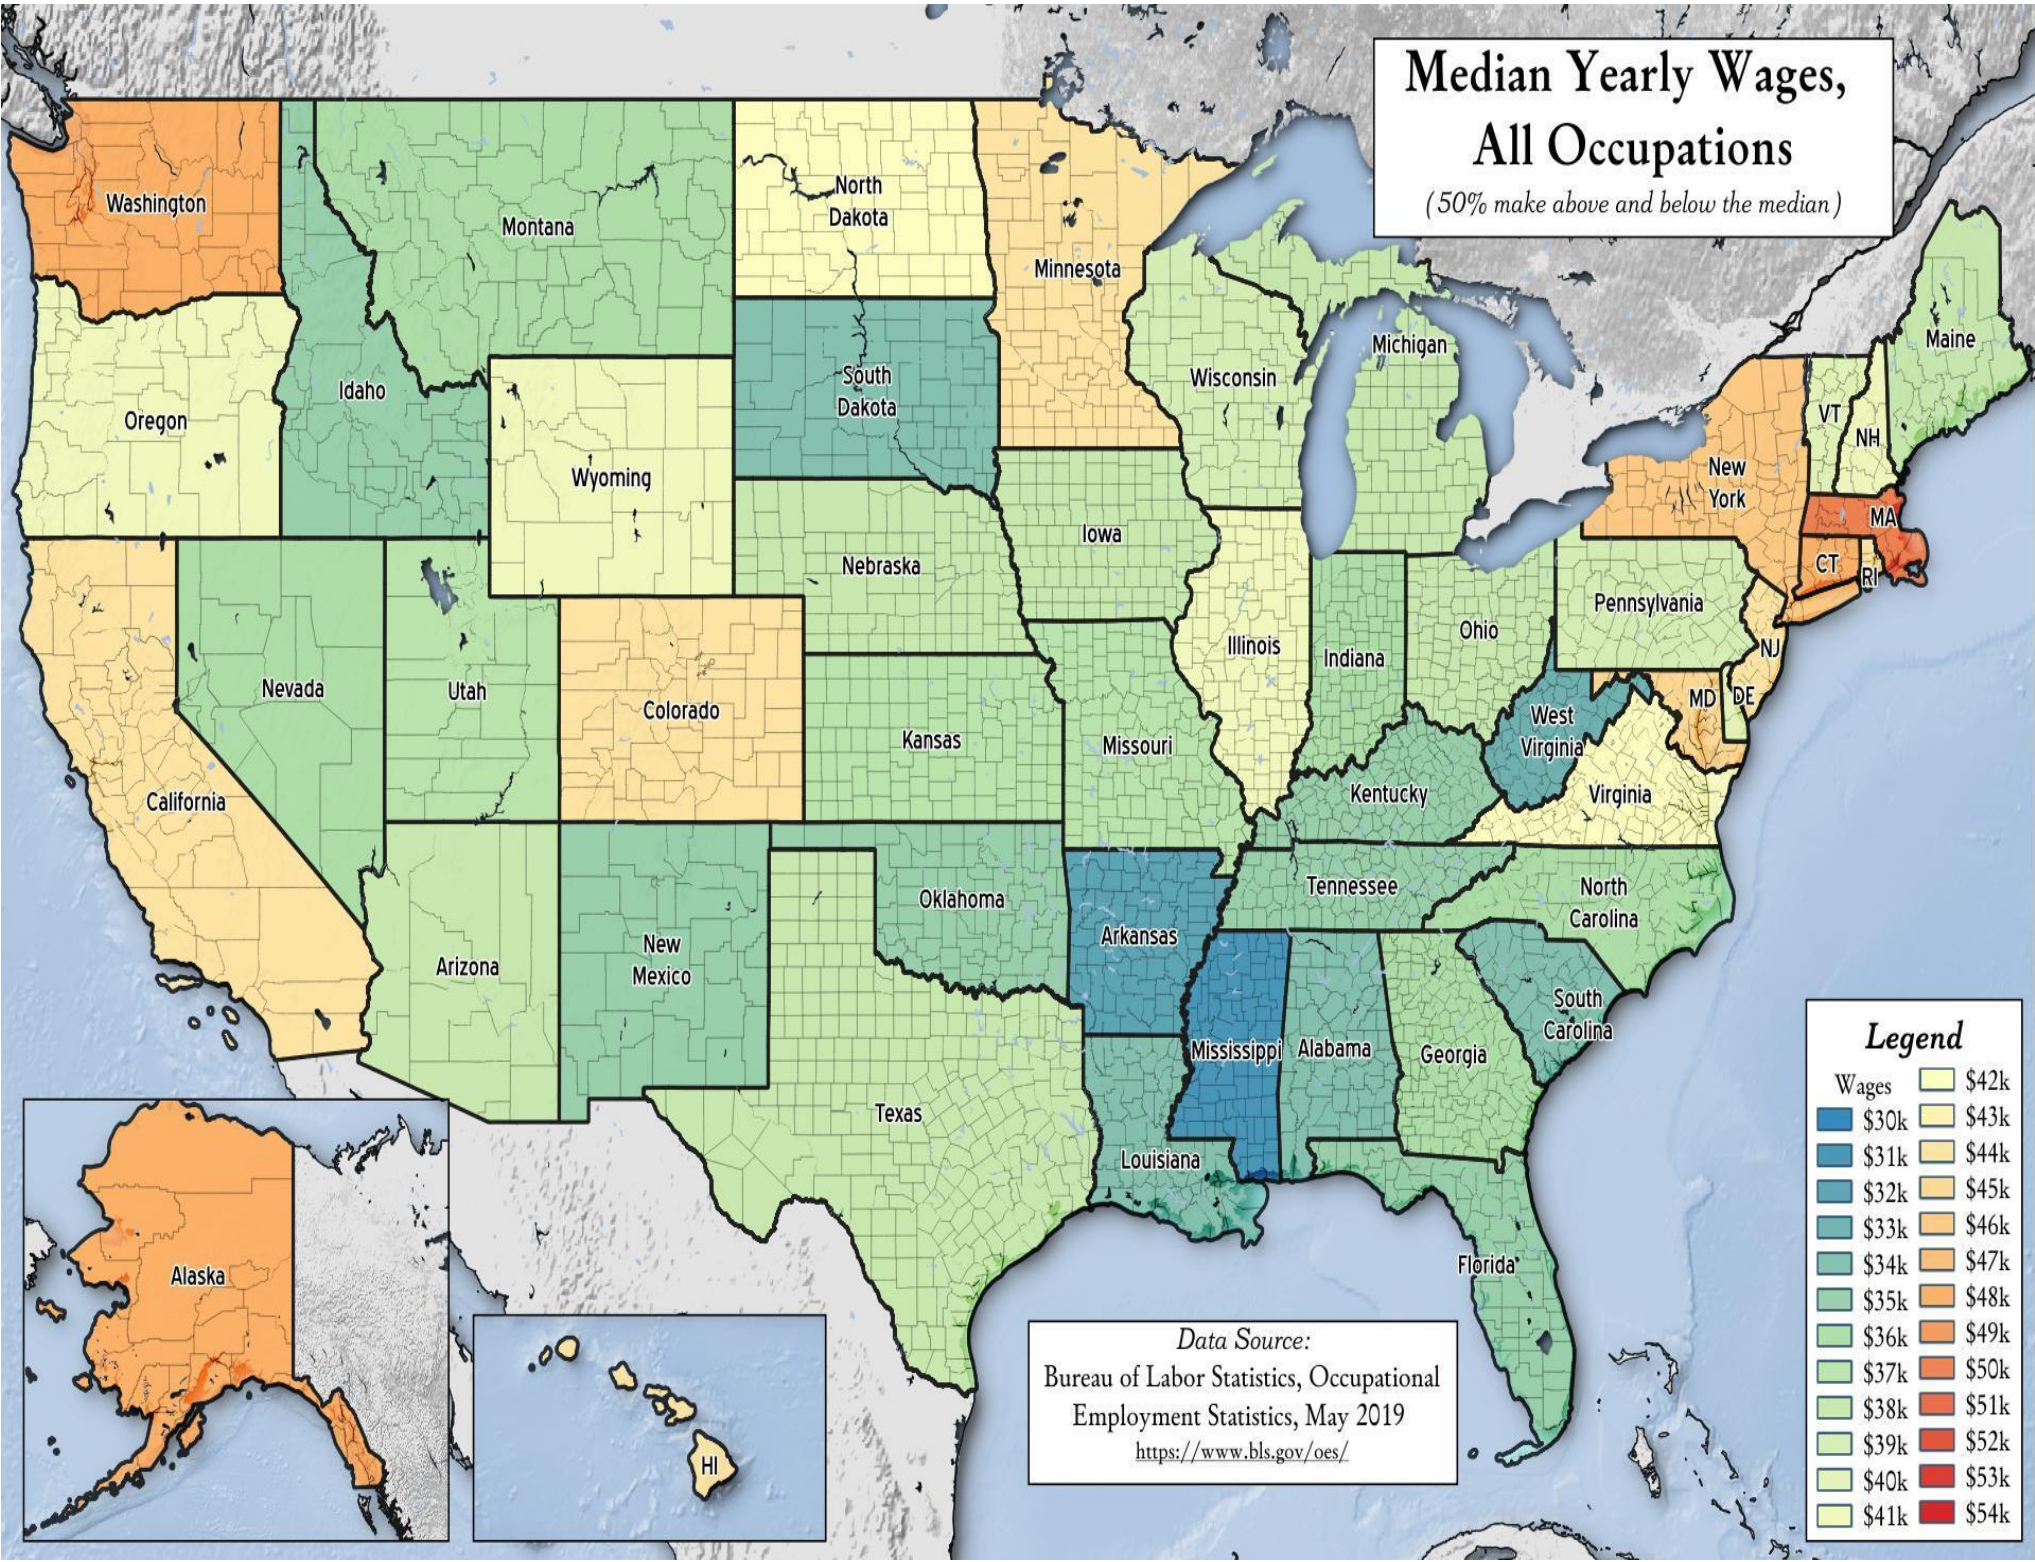

# Median Yearly Wages, All Occupations

(50% make above and below the median)

**Legend**

Wages	Color
\$42k	Light Yellow
\$43k	Yellow
\$44k	Light Orange
\$45k	Orange
\$46k	Dark Orange
\$47k	Red-Orange
\$48k	Red
\$49k	Dark Red
\$50k	Very Dark Red
\$51k	Dark Red
\$52k	Red
\$53k	Dark Red
\$54k	Very Dark Red