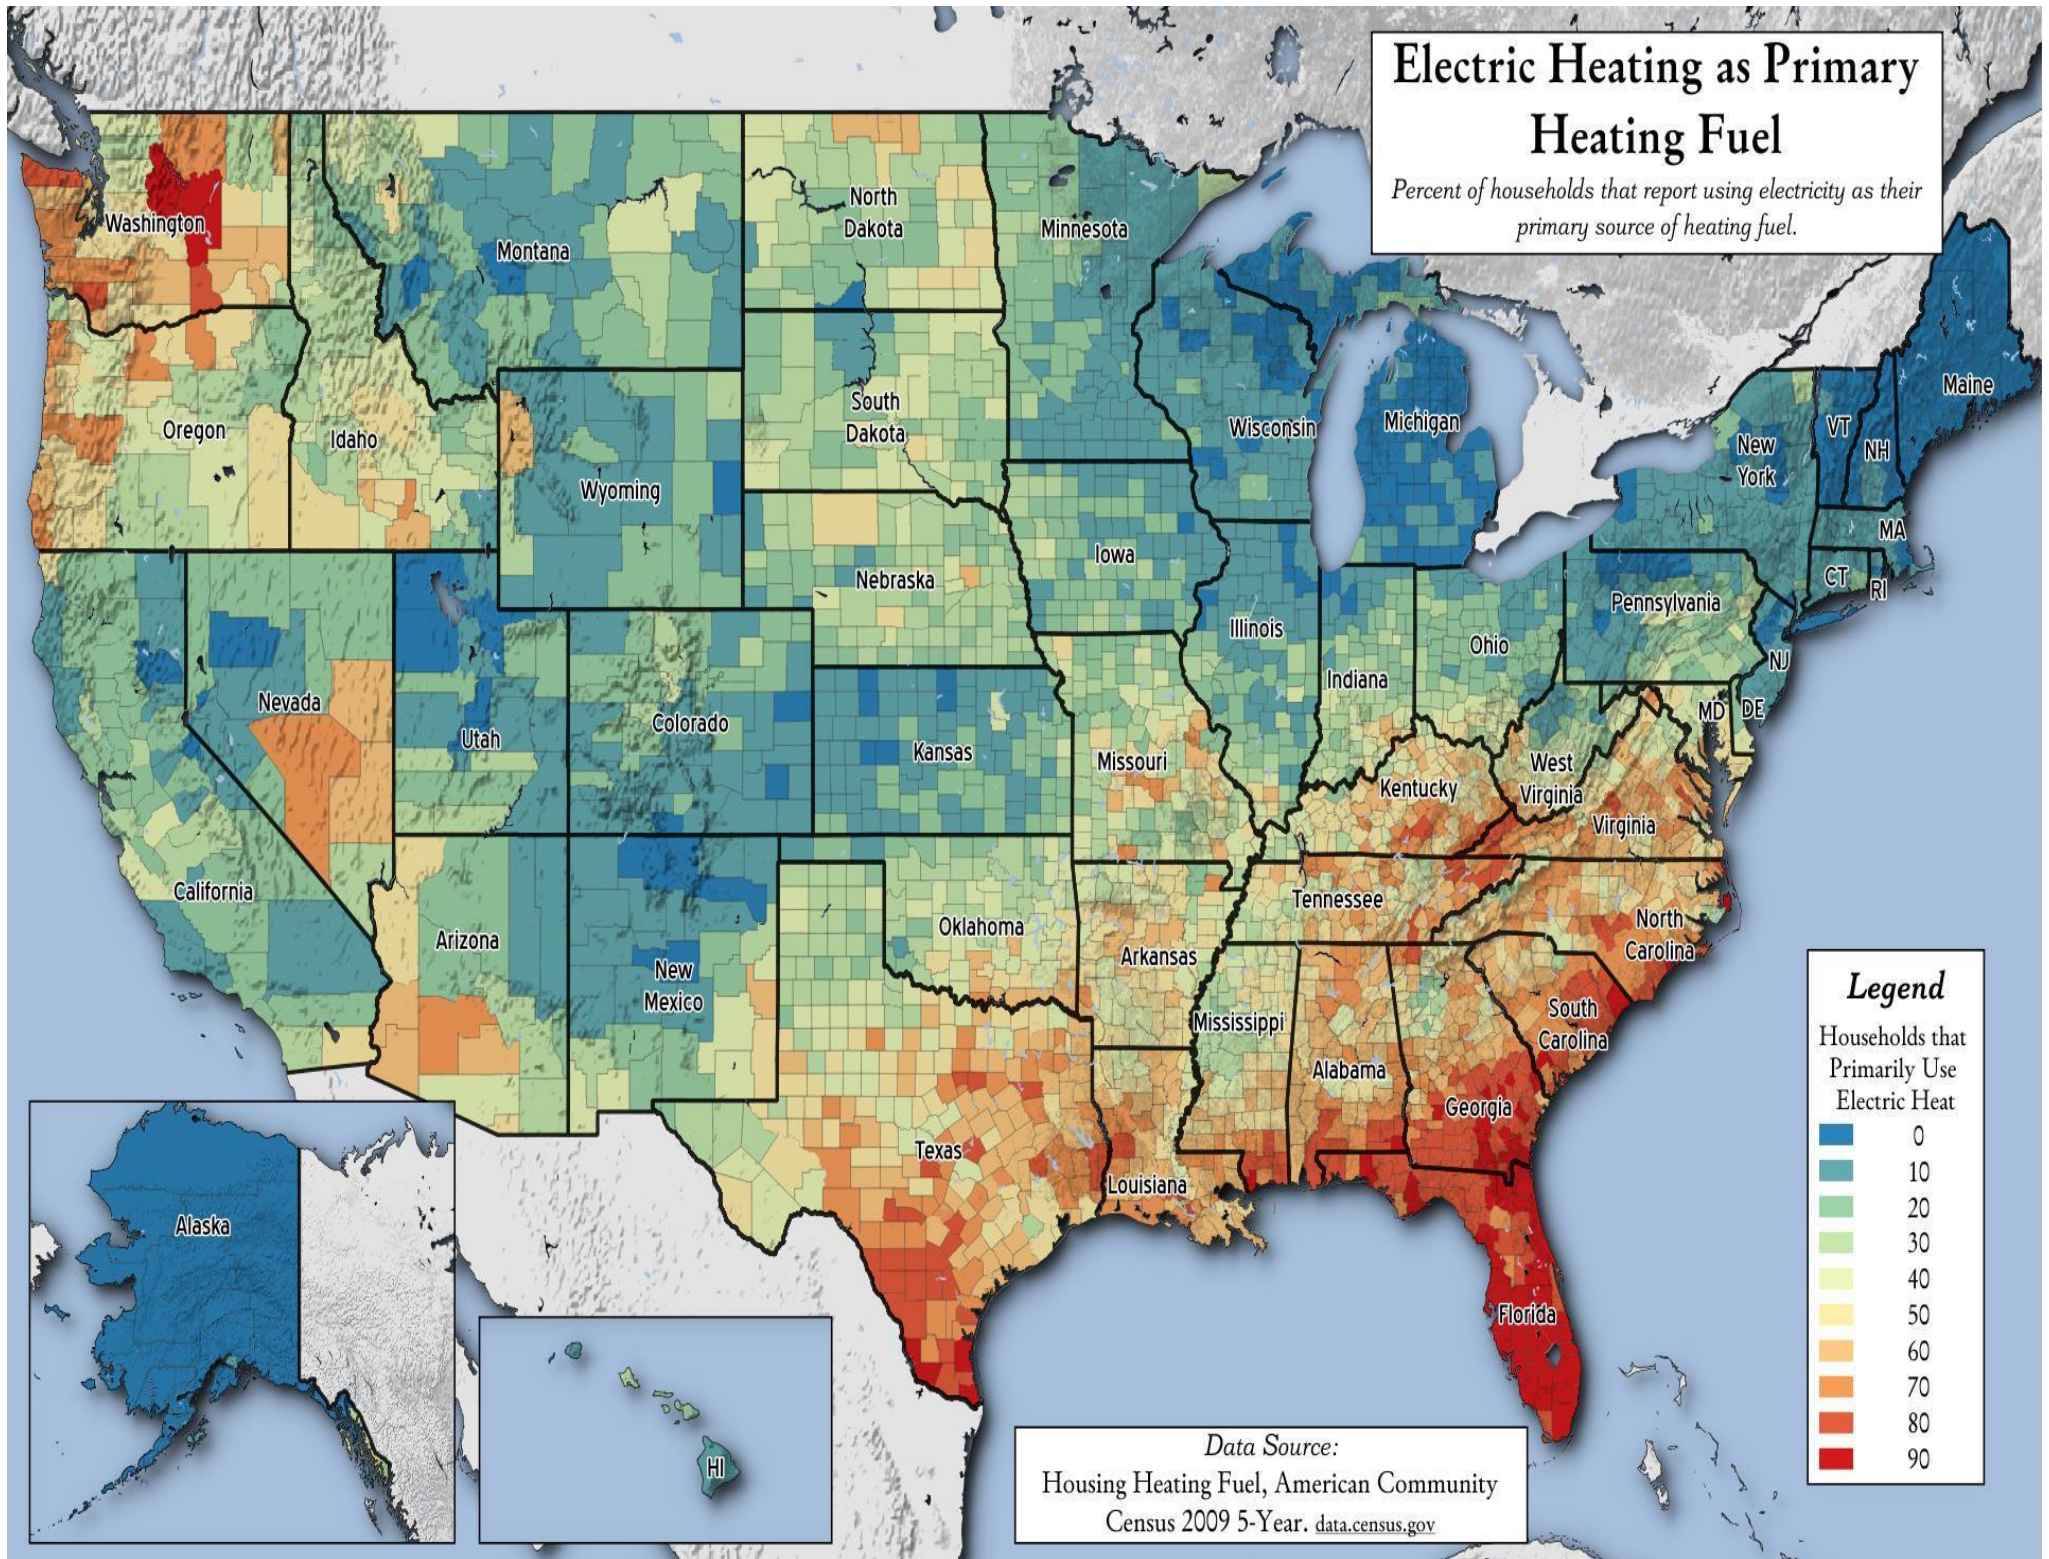

Electric Heating as Primary Heating Fuel

Percent of households that report using electricity as their primary source of heating fuel.

Legend

Households that Primarily Use Electric Heat

Dark Blue	0
Teal	10
Light Green	20
Yellow-Green	30
Yellow	40
Light Orange	50
Orange	60
Dark Orange	70
Red-Orange	80
Dark Red	90

Data Source:
Housing Heating Fuel, American Community
Census 2009 5-Year. data.census.gov