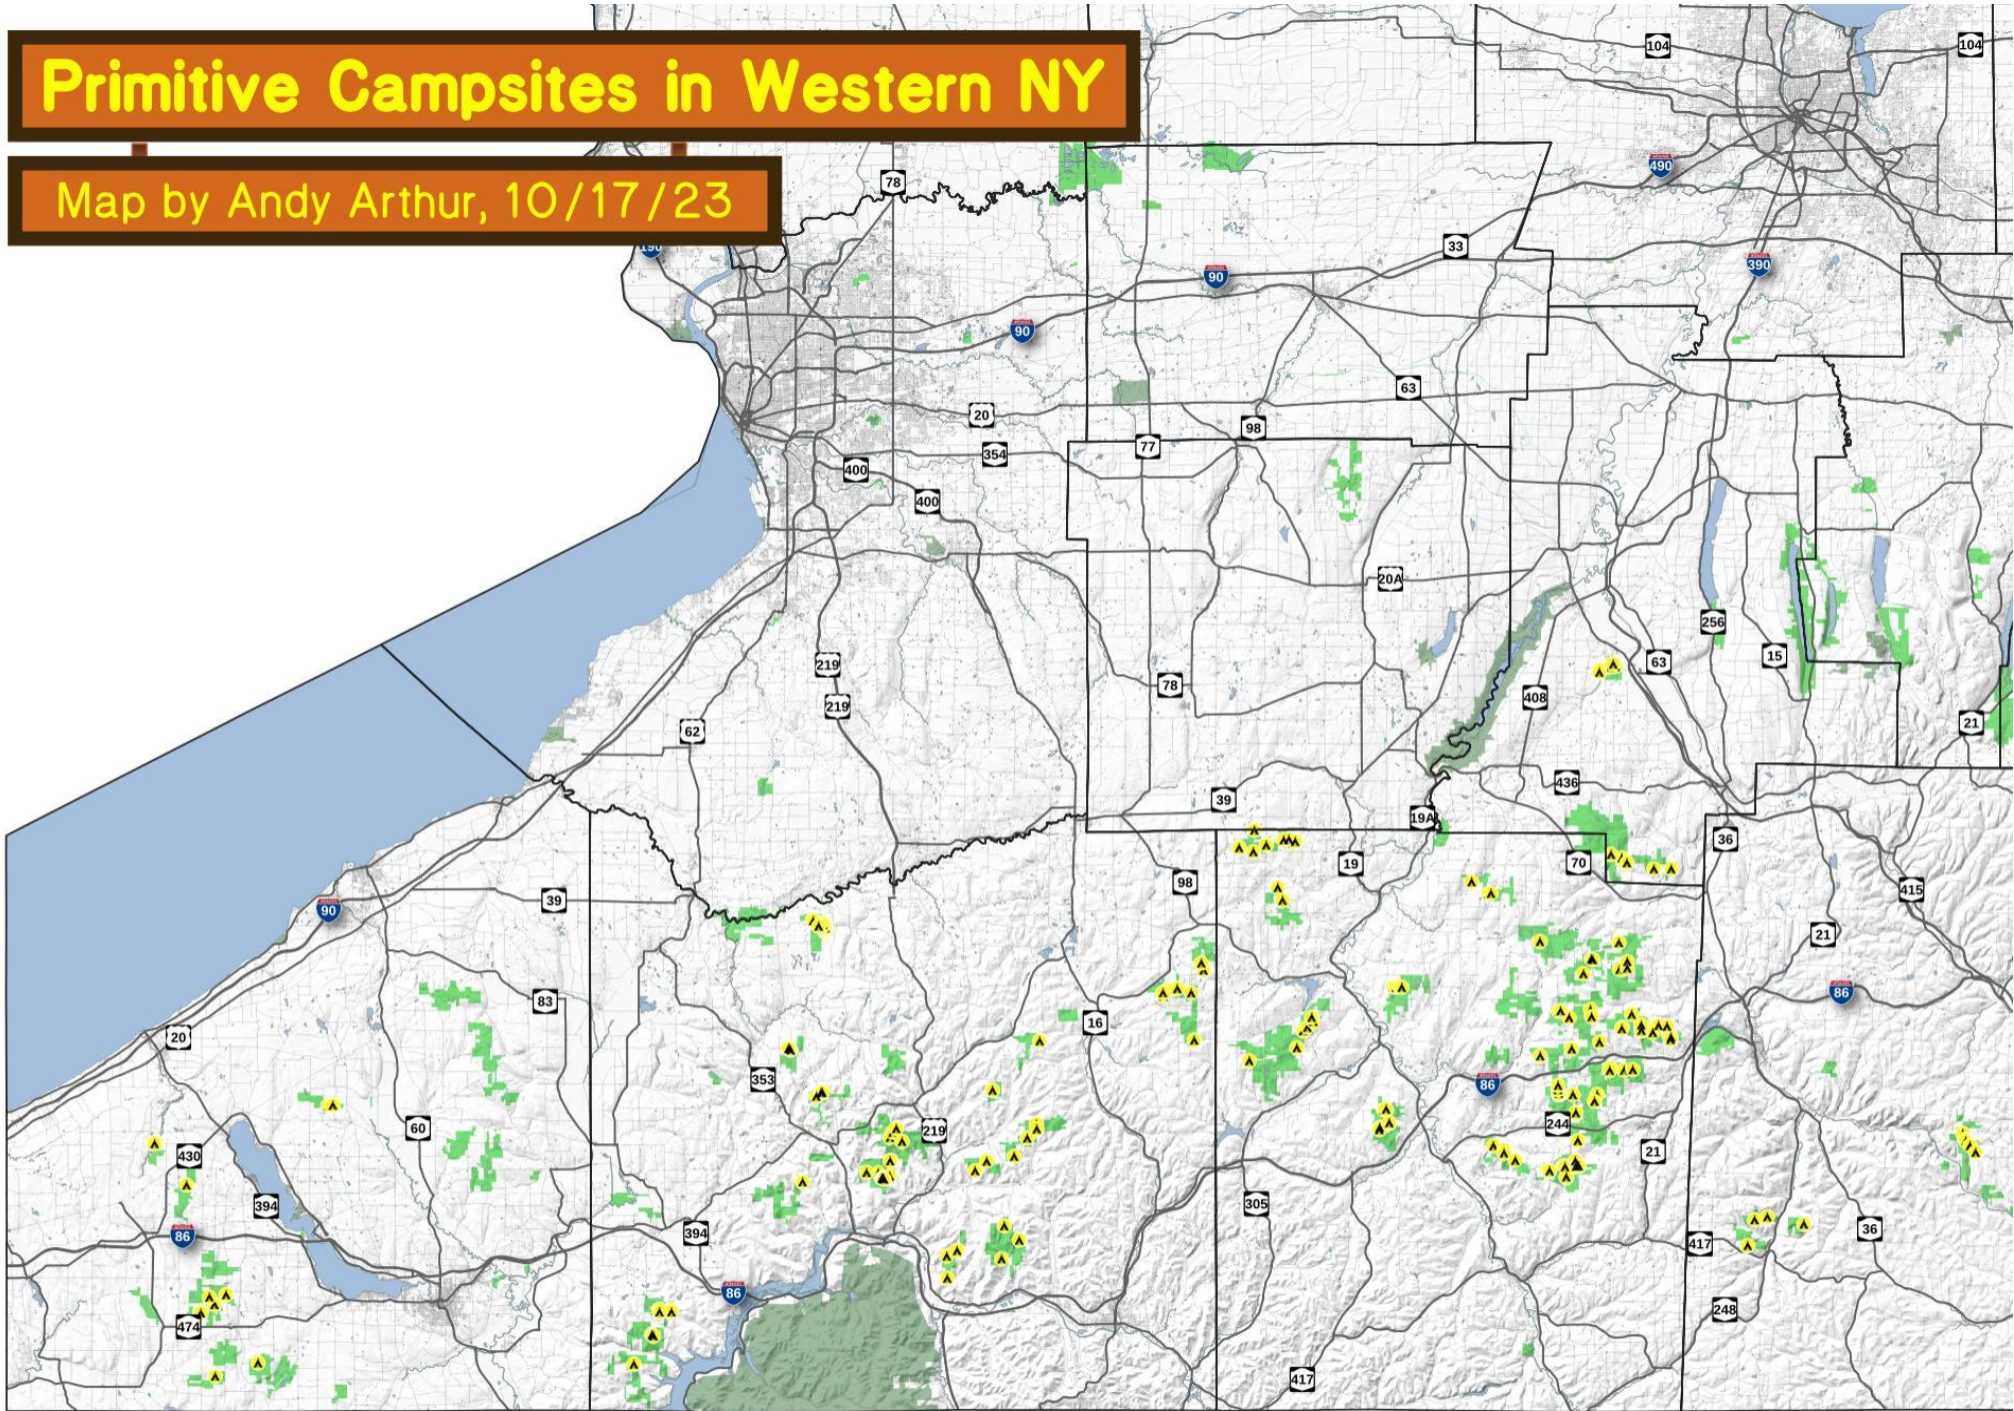

Primitive Campsites in Western NY

Map by Andy Arthur, 10/17/23

Data Sources - NYS DEC Assets, OpenStreetMap - © OpenStreetMap Contributors, additional points based on personal observations.