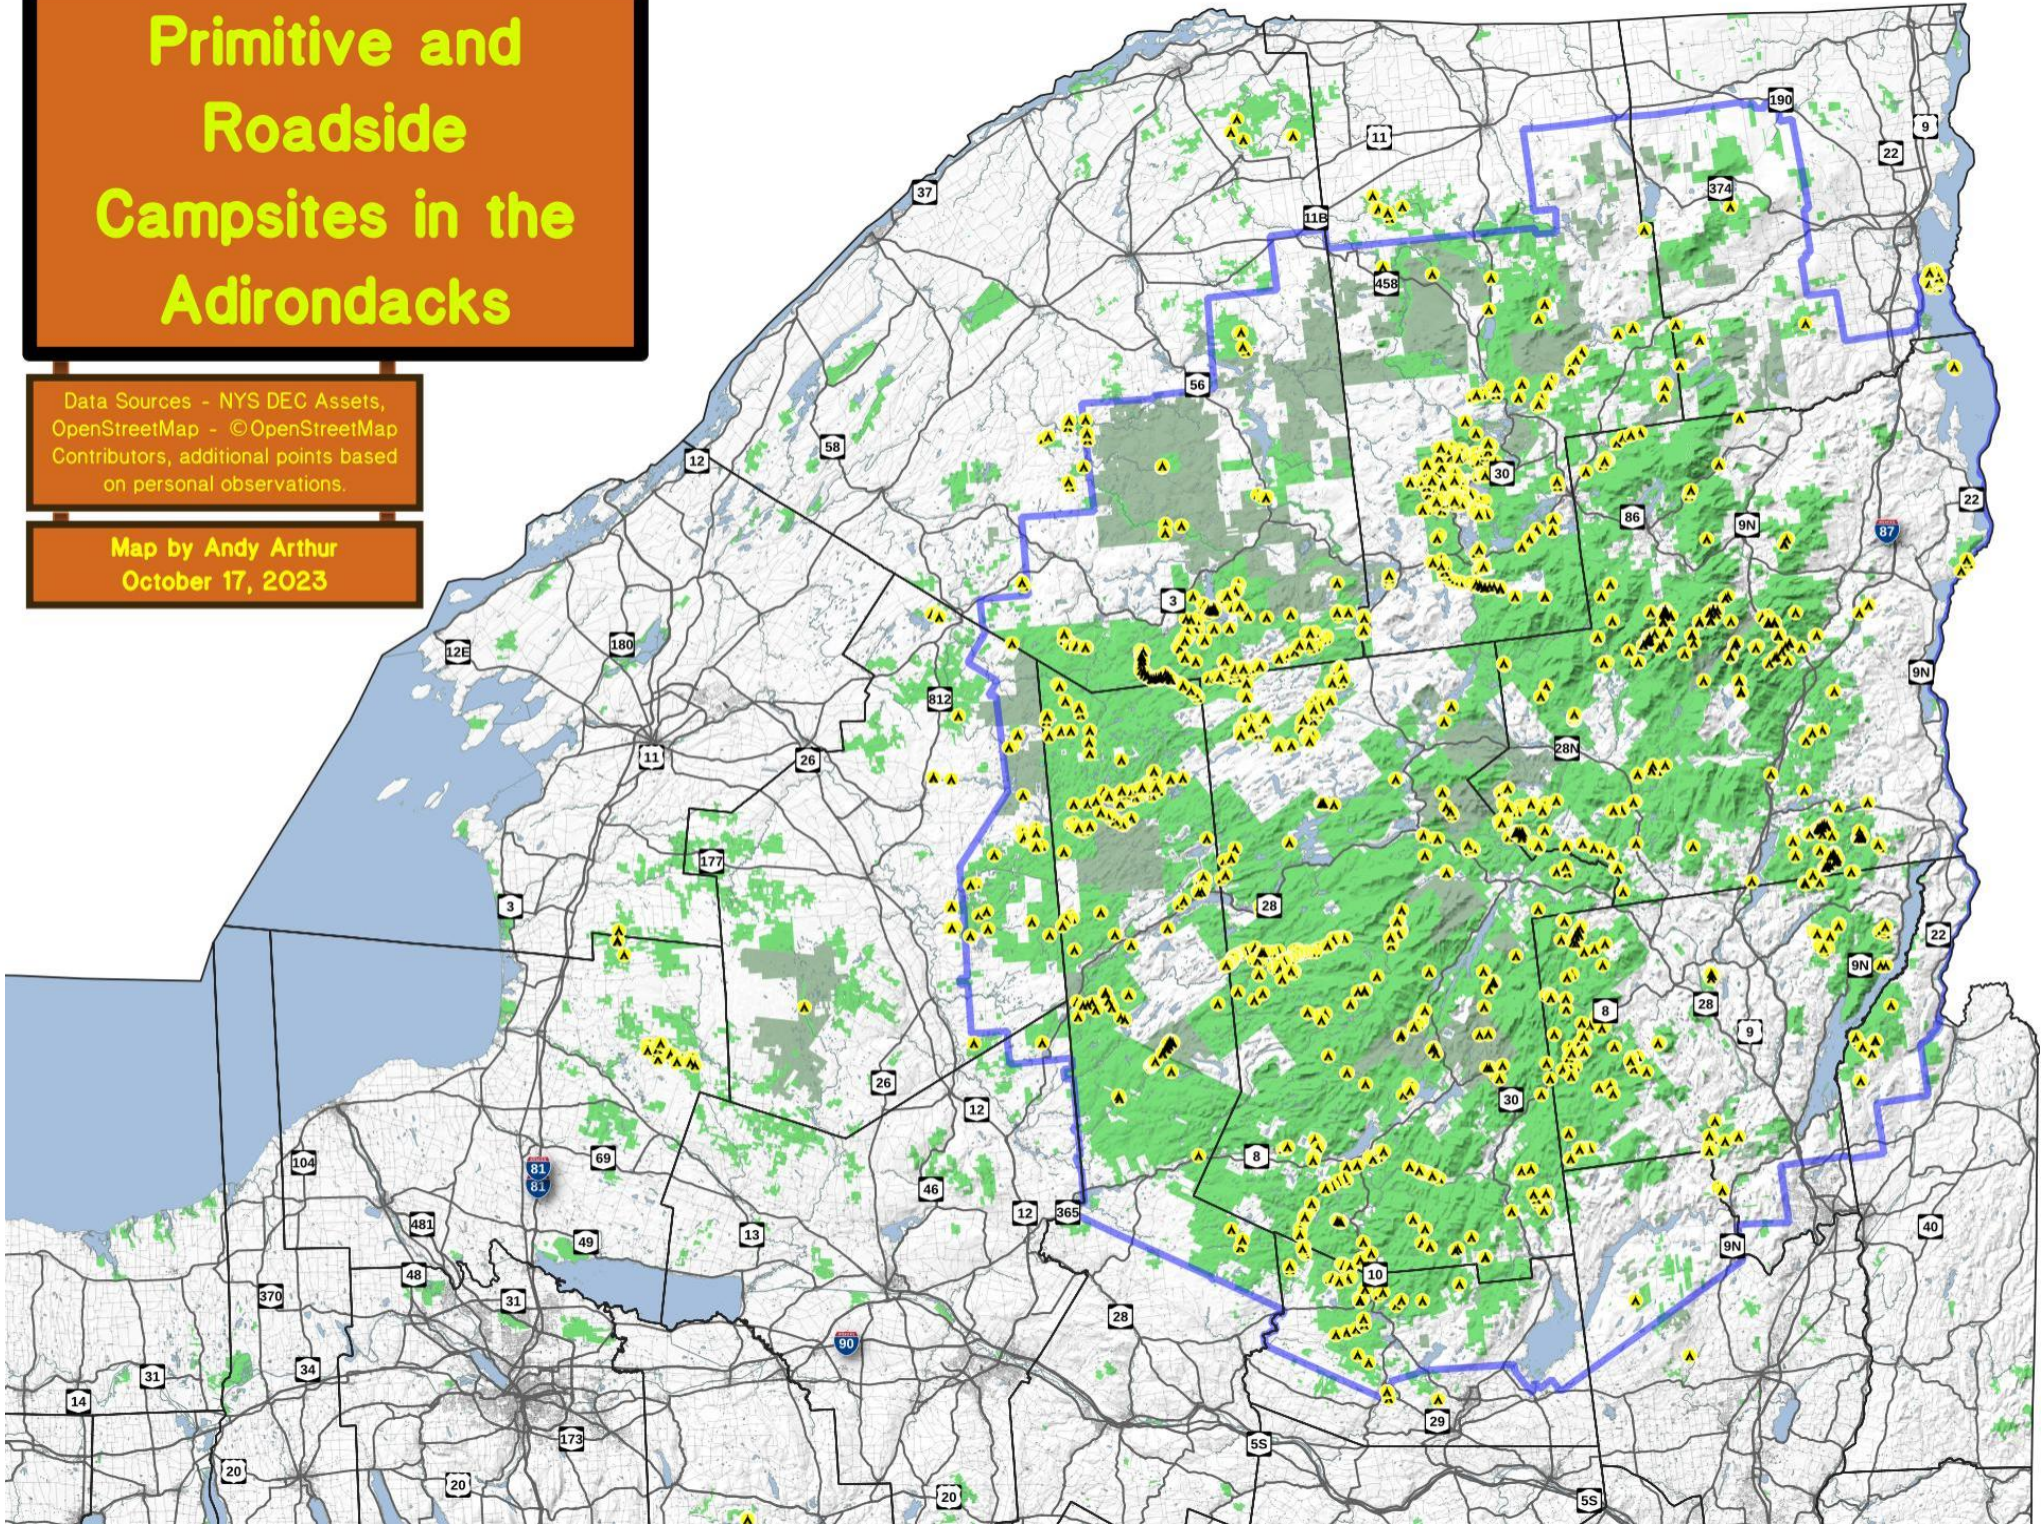

Primitive Campsites in Central New York

Map by Andy Arthur, 10/17/23

Data Sources - NYS DEC Assets, OpenStreetMap - © OpenStreetMap Contributors, additional points based on personal observations.

Primitive and Roadside Campsites in the Adirondacks

Data Sources - NYS DEC Assets,
OpenStreetMap - ©OpenStreetMap
Contributors, additional points based
on personal observations.

Map by Andy Arthur
October 17, 2023

Primitive Campsites in the Catskill Park

Map by Andy Arthur, 10/17/23

Data Sources - NYS DEC Assets, OpenStreetMap - © OpenStreetMap Contributors, additional points based on personal observations.

Primitive Campsites in Western NY

Map by Andy Arthur, 10/17/23